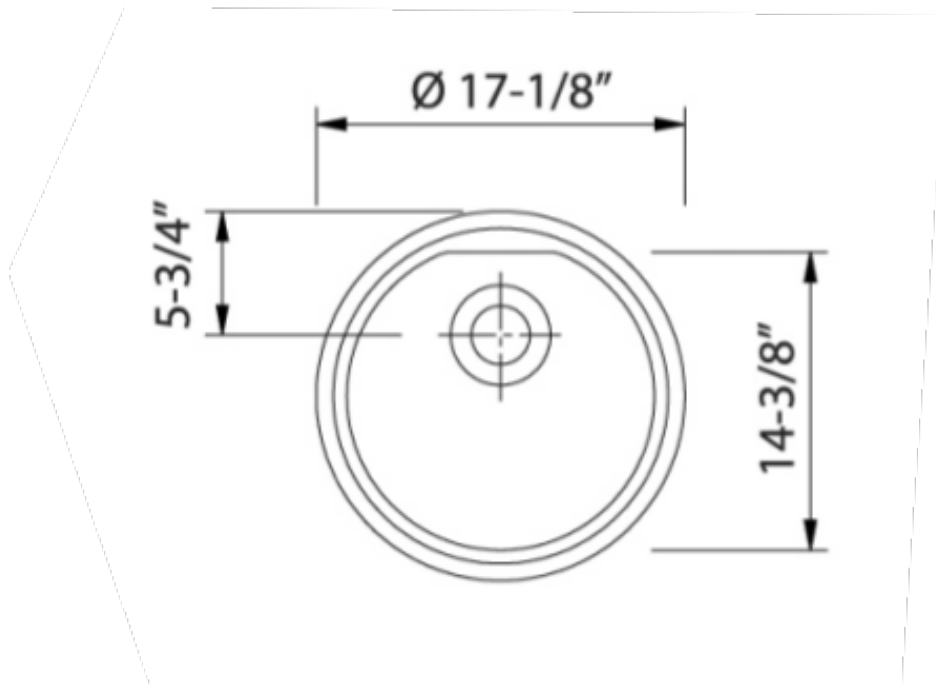

PL4351

Single basin drop-in sink
18" diameter
HARMONY Series

Kitchen series

PL4351

Plados Sink, Contemporary Styling

STANDARDS

- Compliant with ASME A112.18.1-B125.1
- Compliant with AB1953
- Compliant with ANSI NSF61 – Annex G
- Certified by CSA International
- Compliant with ANSI A117.1