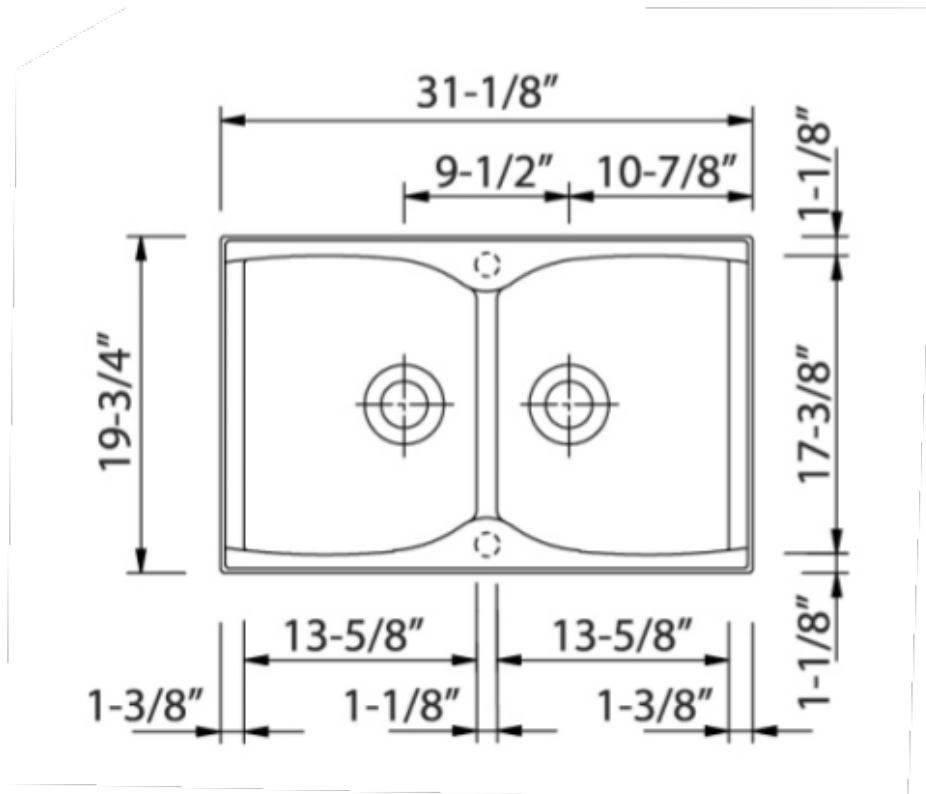

NK07920

Double basin drop-in sink
31" x 18" x 9"
CORAX Series

Kitchen series

NK07920

Plados Sink, Contemporary Styling

STANDARDS

- Compliant with ASME A112.18.1-B125.1
- Compliant with AB1953
- Compliant with ANSI NSF61 – Annex G
- Certified by CSA International
- Compliant with ANSI A117.1

Finishes

	NK07920 55UG	NK07920 58UG	NK07920 70UG
Sahara	X		
Milk White		X	
Black Matt			X

Features

	NK07920 55UG	NK07920 58UG	NK07920 70UG
MicroUltragranit 100% antibacterial protection	X	X	X
Highest resistance to thermal shock	X	X	X
Heat resistance to +560 degrees F	X	X	X
1 hole for faucet (can drill more if needed)	X	X	X
ADA Compliant	X	X	X
Step-By-Step Installation Instructions	X	X	X
Limited Lifetime Warranty	X	X	X