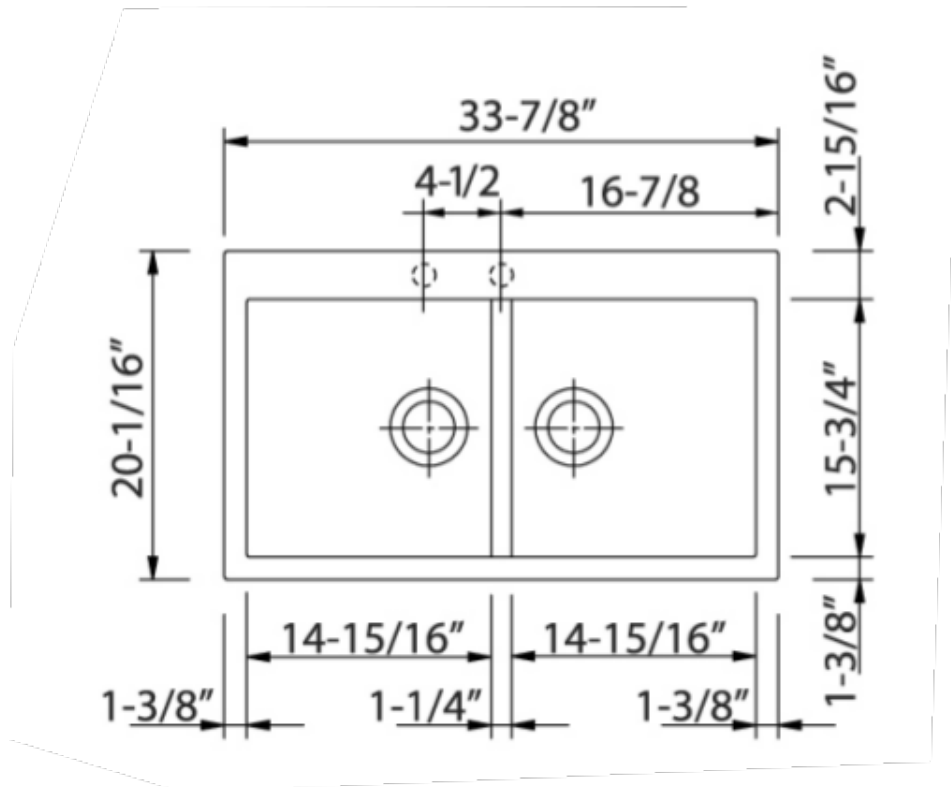

# AM8620

Double basin drop-in sink  
34" x 20" x 8"  
ELEGANCE Series