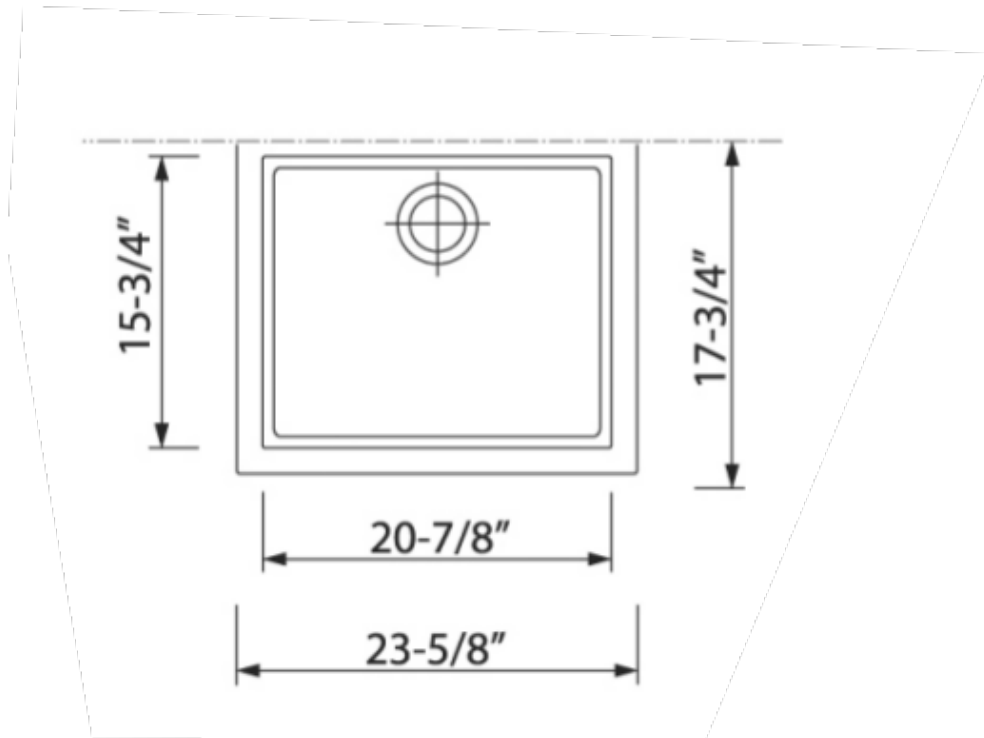

# ON6010ST

Single basin undermount sink  
23" x 18" 8"  
ONE Series