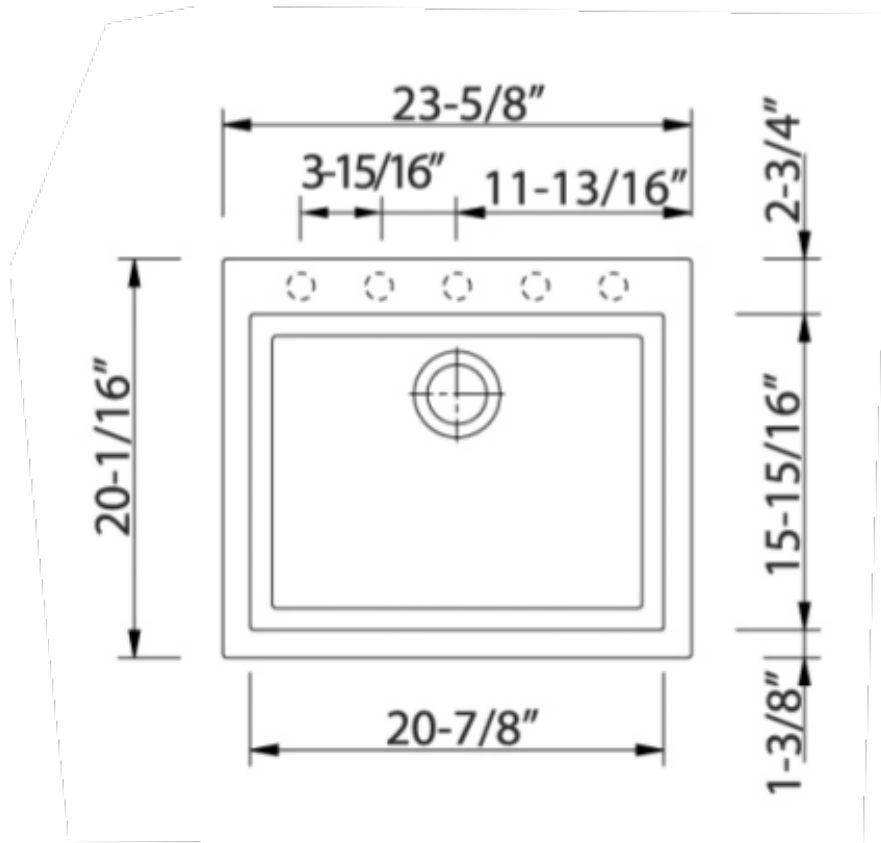

ON6010

Single basin drop-in sink
23" x 20" x 8"
ONE Series

Kitchen series

ON6010

Plados Sink, Contemporary Styling

STANDARDS

- Compliant with ASME A112.18.1-B125.1
- Compliant with AB1953
- Compliant with ANSI NSF61 – Annex G
- Certified by CSA International
- Compliant with ANSI A117.1

Finishes

	ON6010 55UG	ON6010 58UG	ON6010 70UG
Sahara	X		
Milk White		X	
Black Matt			X

Features

	ON6010 55UG	ON6010 58UG	ON6010 70UG
MicroUltragranit 100% antibacterial protection	X	X	X
Highest resistance to thermalshock	X	X	X
Heat resistance to +560 degrees F	X	X	X
1 hole for faucet (can drill more if needed)	X	X	X
ADA Compliant	X	X	X
Step-By-Step Installation Instructions Limited	X	X	X
Limited Lifetime Warranty	X	X	X