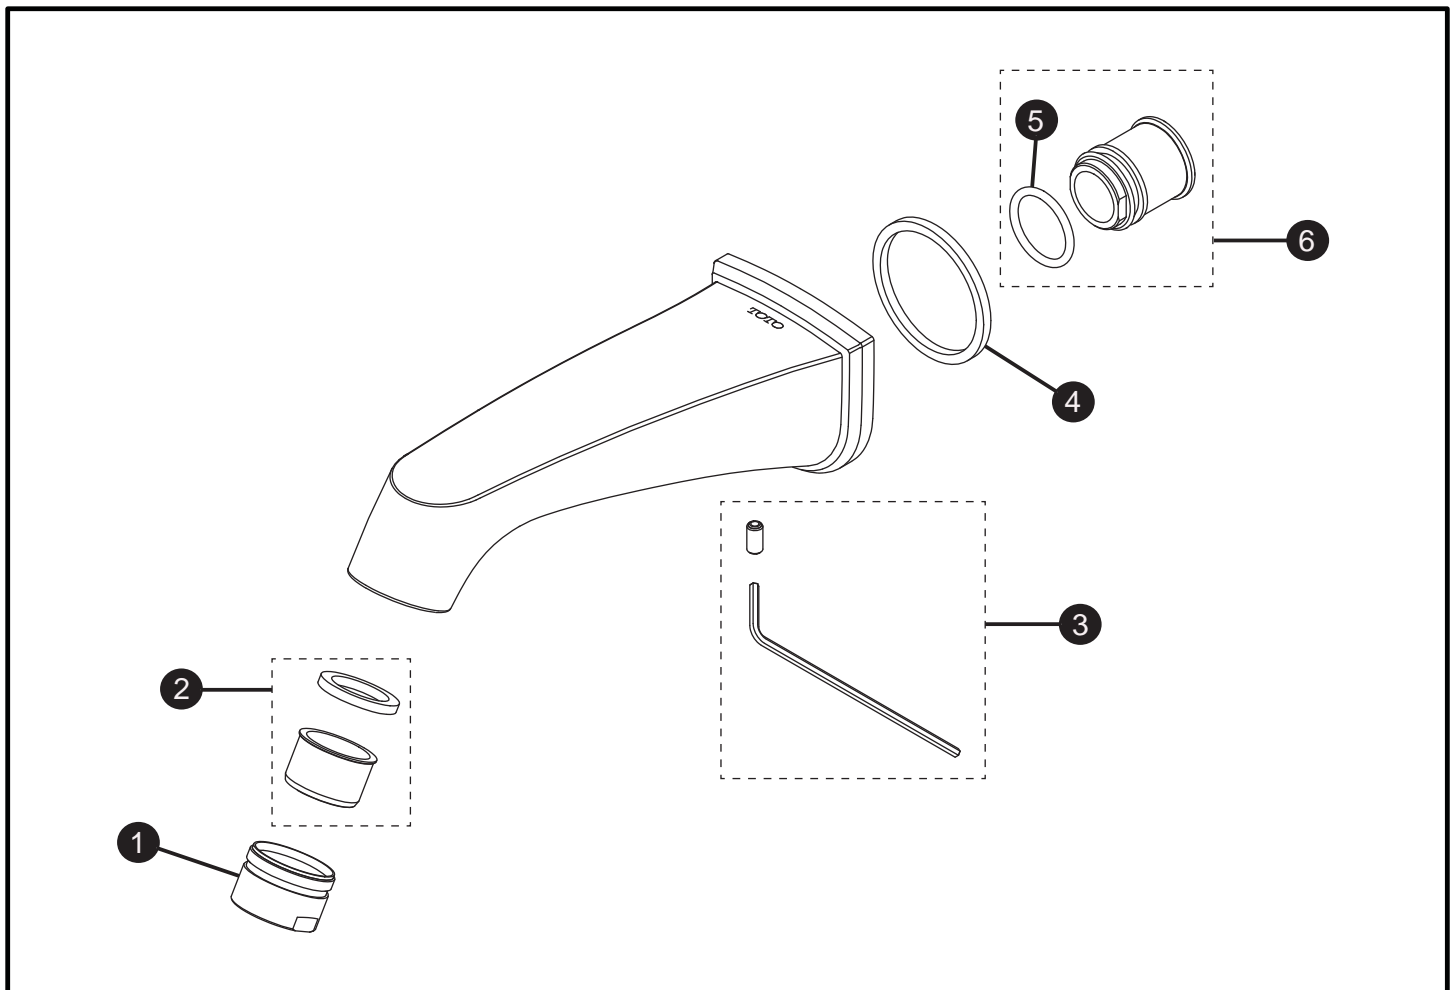

Keane™
Tub Spout

Item	Part	Description
1*	THP4919#\$\$	Housing
2	THP4924	Flow Insert and Gasket
3	THP4815	Set Screw and Hex Wrench
4	THP4828	Gasket
5	THP4812	O-Ring
6	THP4813	Adapter with O-Ring

LEGEND
\$\$ = Denotes Finish
#CP = Polished Chrome
#BN = Brushed Nickel
#PN = Polished Nickel