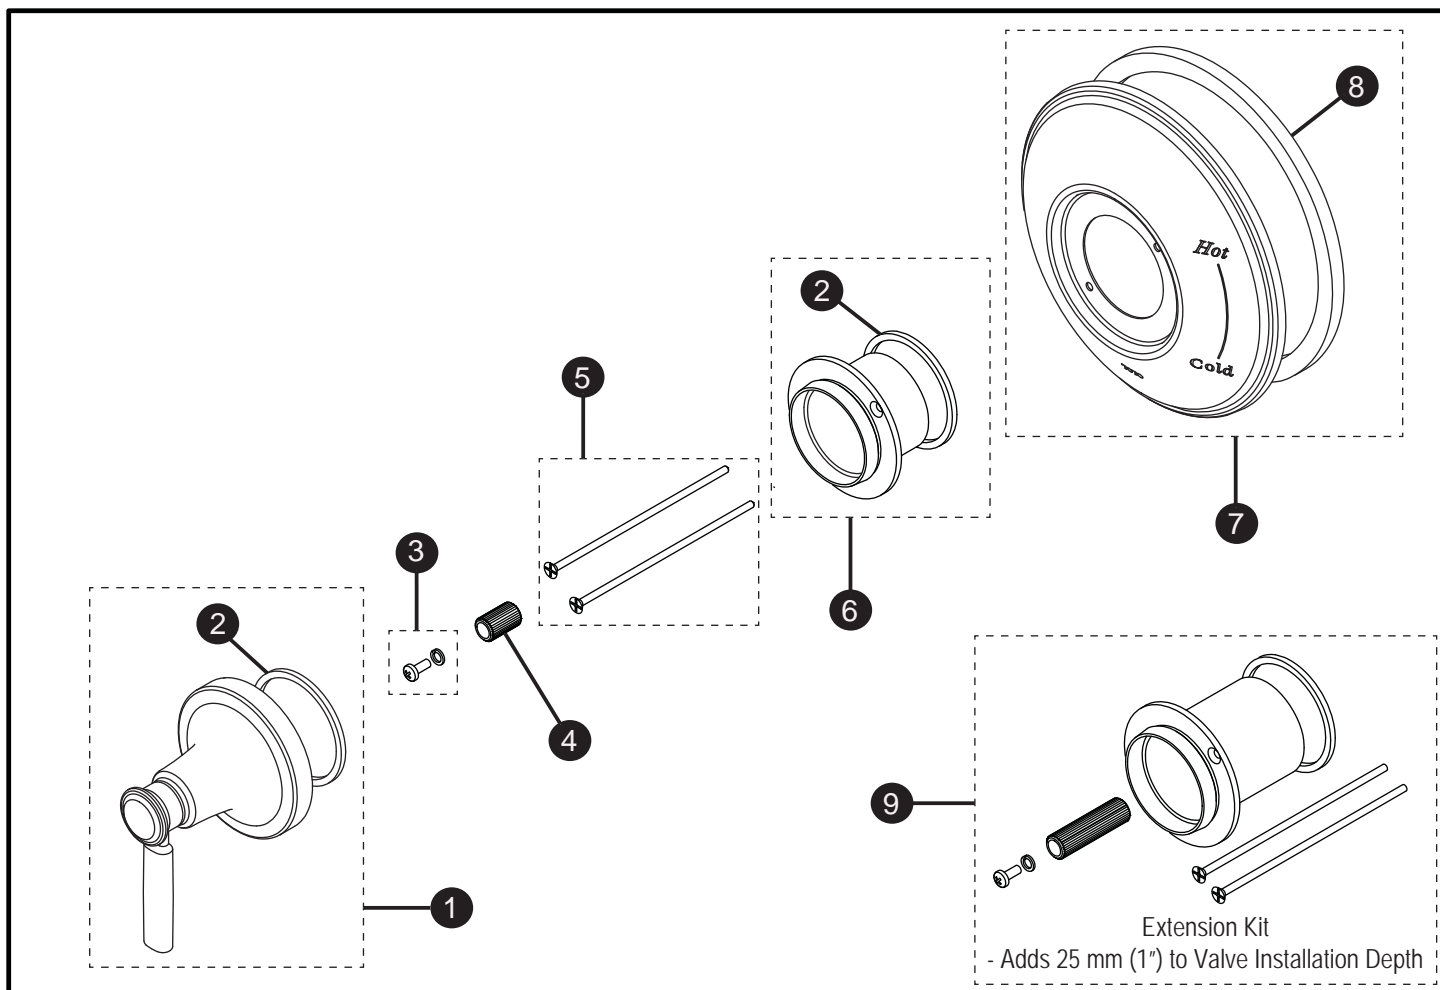

Keane™
Pressure Balance Trim

Item	Part	Description
1*	THP4989#\$\$	Handle Assembly
2	THP4816	Gasket
3	THP4825	Screw and Lock Washer
4	THP4836	Adapter
5	THP4837	Screws (2 pcs)
6	THP4838	Collar with Gasket
7*	THP4990#\$\$	Escutcheon with Gasket
8	THP4991	Gasket
9	THP4709	Extension Kit

LEGEND
\$\$ = Denotes Finish
#CP = Polished Chrome
#BN = Brushed Nickel
#PN = Polished Nickel

* Please specify finish when ordering