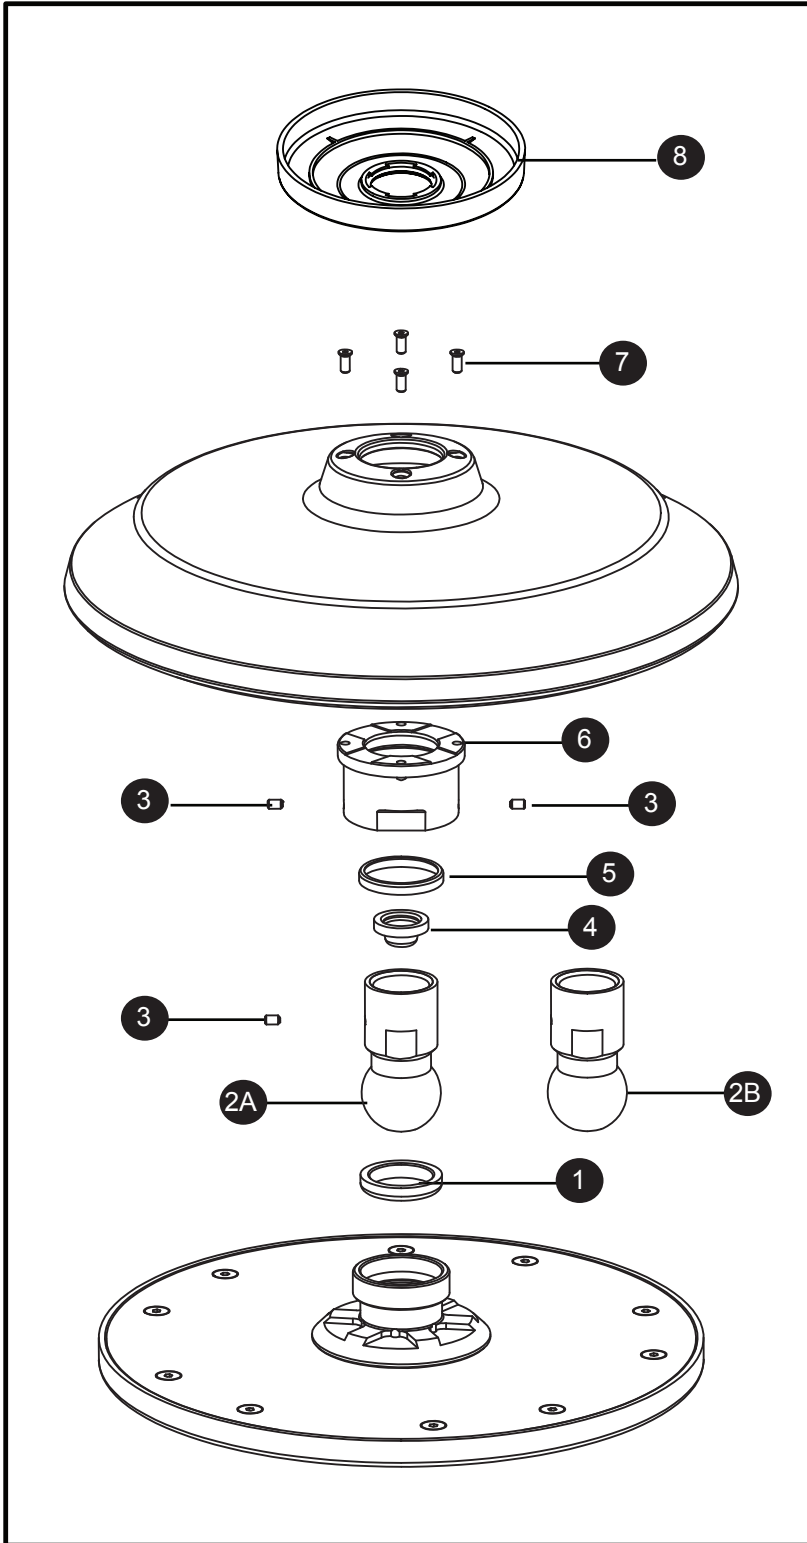

**Classic Series Aero Rain Shower**

Item	Part	Description
1	THP5013	Gasket
2A*	THP5014#\$\$	Ball Joint with 2.5 gpm flow regulator (for TS112B8, TS112B12)
2B*	THP5015#\$\$	Ball Joint with 2.0 gpm flow regulator (for TS112BL8, TS112BL12)
3	THP5016	Set Screw (1 screw per pkg.)
4	THP5017	Gasket/Sieve
5	THP5018	Slip Washer
6	THP5027#CP	Nut
7	THP5028	Screw (1 screw per pkg.)
8*	THP5029#\$\$	Escutcheon

\* Please specify finish when ordering

<b>LEGEND</b>	
\$\$	= Denotes Finish
#CP	= Polished Chrome
#BN	= Brushed Nickel
#PN	= Polished Nickel