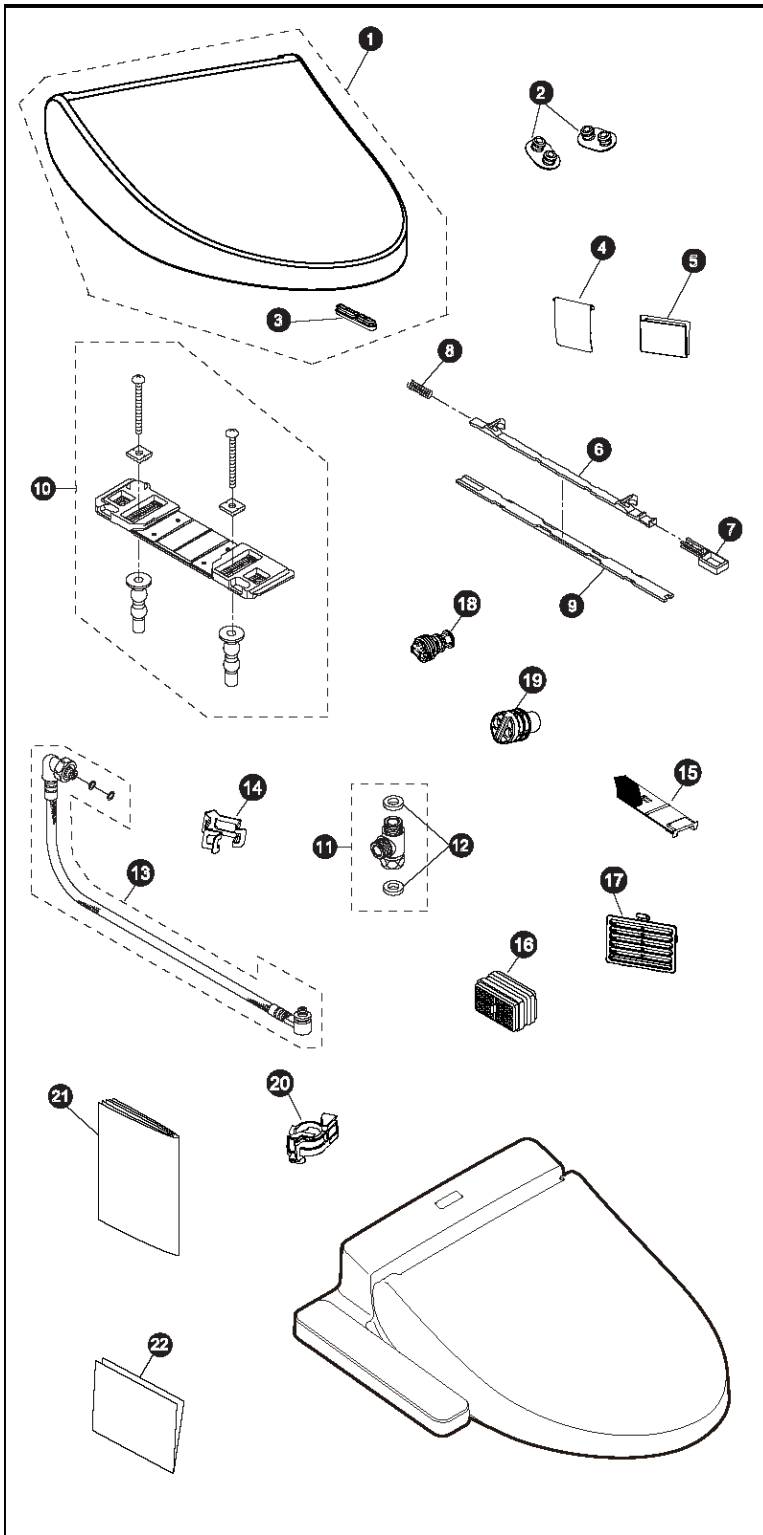

SW2033 & SW2034

SW2033 Round
SW2034 Elongated

Washlet® C100

Items	Parts	Description
1	THU9802#01	Lid Assembly (Elongated) - Cotton
	THU9802#12	Lid Assembly (Elongated) - Sedona Beige
	THU9803#01	Lid Assembly (Round) - Cotton
	THU9803#12	Lid Assembly (Round) - Sedona Beige
2	THU9337	Seat Bumpers
3	THU9806	Lid Bumper
4	THU9810	Wand Door
5	THU9811	Dryer Door
6	THU9363	Lever
7	THU9848	Lever Button
8	THU9480	Lever Spring
9	THU9847	Lever Cover
10	THU9492	Base Plate Assembly
11	THU9339	Junction Valve
12	THU9340	Junction Valve Washers
13	THU9831	Water Supply Hose
14	THU9484	Quick Connection Clip
15	THU9619	Deodorizer Air Filter
16	THU9476	Deodorizer Cartridge
17	THU9814	Deodorizer Louver
18	THU9833	Water Strainer
19	THU9341	Drain Plug
20	THU9846	Water Supply Connection Cover
21	THU9855	Instruction Manual
22	THU9856	Installation Manual

Note:

Product Number Explanations

Washlet® Seat

(SW) Washlet®
(2033) Round Model
(2034) Elongated Model

Colors

(#01) Cotton
(#12) Sedona Beige

Actual Product may vary slightly from illustration.