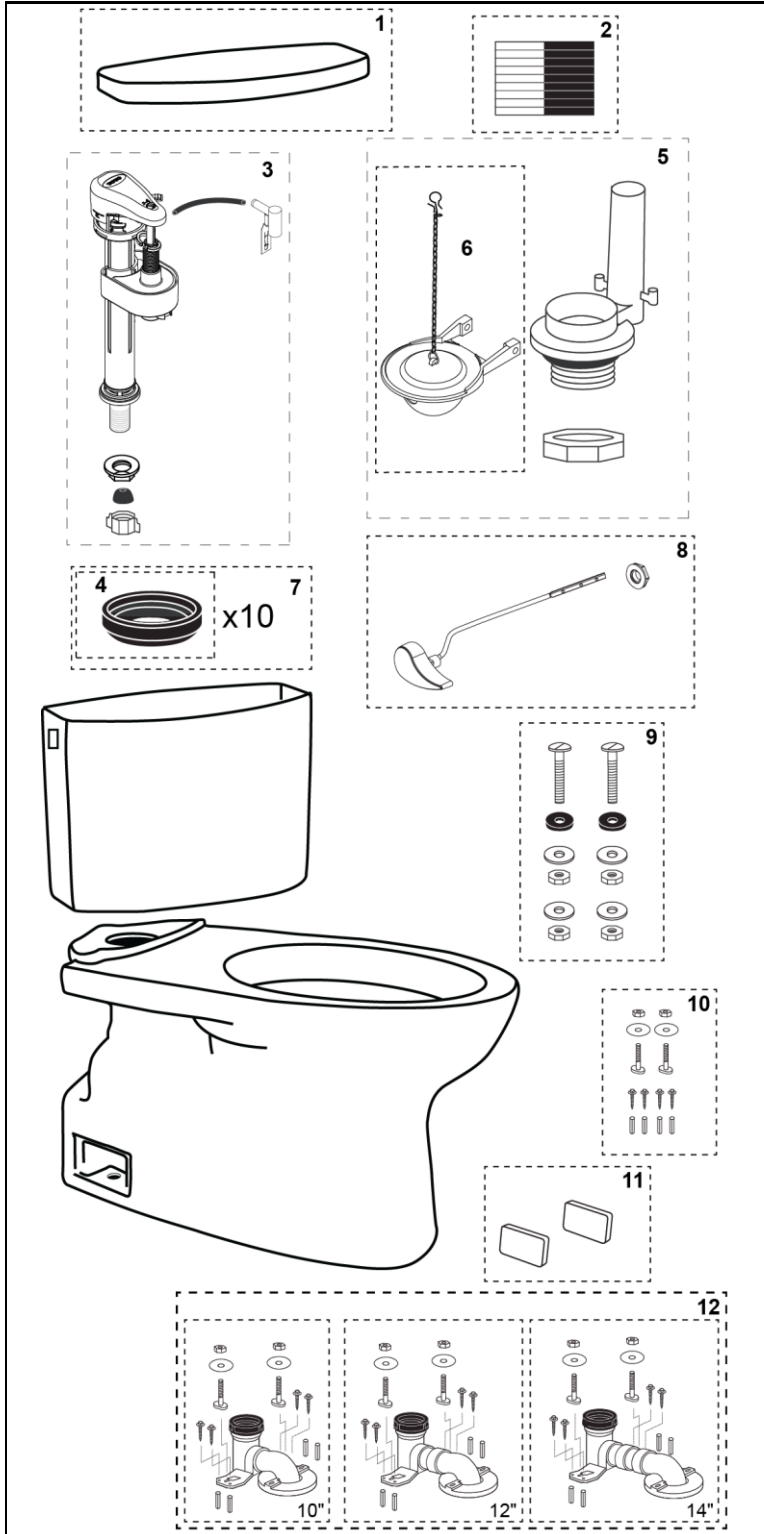

CST474CEF & CST474CEFG

CST474CEF
CT474CEF
ST454E

CST474CEFG
CT474CEFG
ST454E

Vespin® II 1.28 Gpf Toilet, Elongated, Tornado Flush™ Unifit Rough-In, Universal Height, (including CeFIONtect™)

Item	Part	Description
1	TCU454CRE#01	Tank Lid w/ Velcro Tape - Cotton
	TCU454CRE#03	Tank Lid w/ Velcro Tape - Bone
	TCU454CRE#11	Tank Lid w/ Velcro Tape - Colonial White
	TCU454CRE#12	Tank Lid w/ Velcro Tape - Sedona Beige
	TCD454CRE#51	Tank Lid w/ Velcro Tape - Ebony
2	THU107	Velcro Tape
3	TSU54A	Fill Valve
4	9BU024E	Tank to Bowl Gasket
5	THU252P-A	Flush Valve
6	THU499S	Flapper w/ Chain
7	THU131	Tank to Bowl Gasket (10 pieces)
8	THU068#01	Trip Lever - Cotton
	THU068#03	Trip Lever - Bone
	THU068#11	Trip Lever - Colonial White
	THU068#12	Trip Lever - Sedona Beige
	THU068#51	Trip Lever - Ebony
	THU068#CP	Trip Lever - Chrome Plated
	THU068#BN	Trip Lever - Brushed Nickel
	THU068#PN	Trip Lever - Polished Nickel
9	TSU01D	Tank Mounting Kit
10	THU020	UniFit Mounting Set
11	TCU884CV#01	Side Plates w/ Velcro Tape - Cotton
	TCU884CV#03	Side Plates w/ Velcro Tape - Bone
	TCU884CV#11	Side Plates w/ Velcro Tape - Colonial White
	TCU884CV#12	Side Plates w/ Velcro Tape - Sedona Beige
	TCU884CV#51	Side Plates w/ Velcro Tape - Ebony
12	TSU01W.10R	UniFit - 10" Rough-in
	TSU01W.12R	UniFit - 12" Rough-in
	TSU01W.14R	UniFit - 14" Rough-in

Note:

Product Number Explanations

Two-Piece Toilet

(CST) Gravity Type Toilet
(454) Tank Model
(474) Bowl Model
(C) Tornado Flush™
(E) 1.28gpf / 4.8Lpf
(F) Universal Height
(G) CeFIONtect™

Tank

(ST) Tank
(454) Tank Model
(C) Tornado Flush™
(E) 1.28gpf / 4.8Lpf
(F) Universal Height
(G) CeFIONtect™

Bowl

(CT) Bowl
(474) Bowl Model
(C) Tornado Flush™
(E) 1.28gpf / 4.8Lpf
(F) Universal Height
(G) CeFIONtect™

Actual Product may vary slightly from illustration.