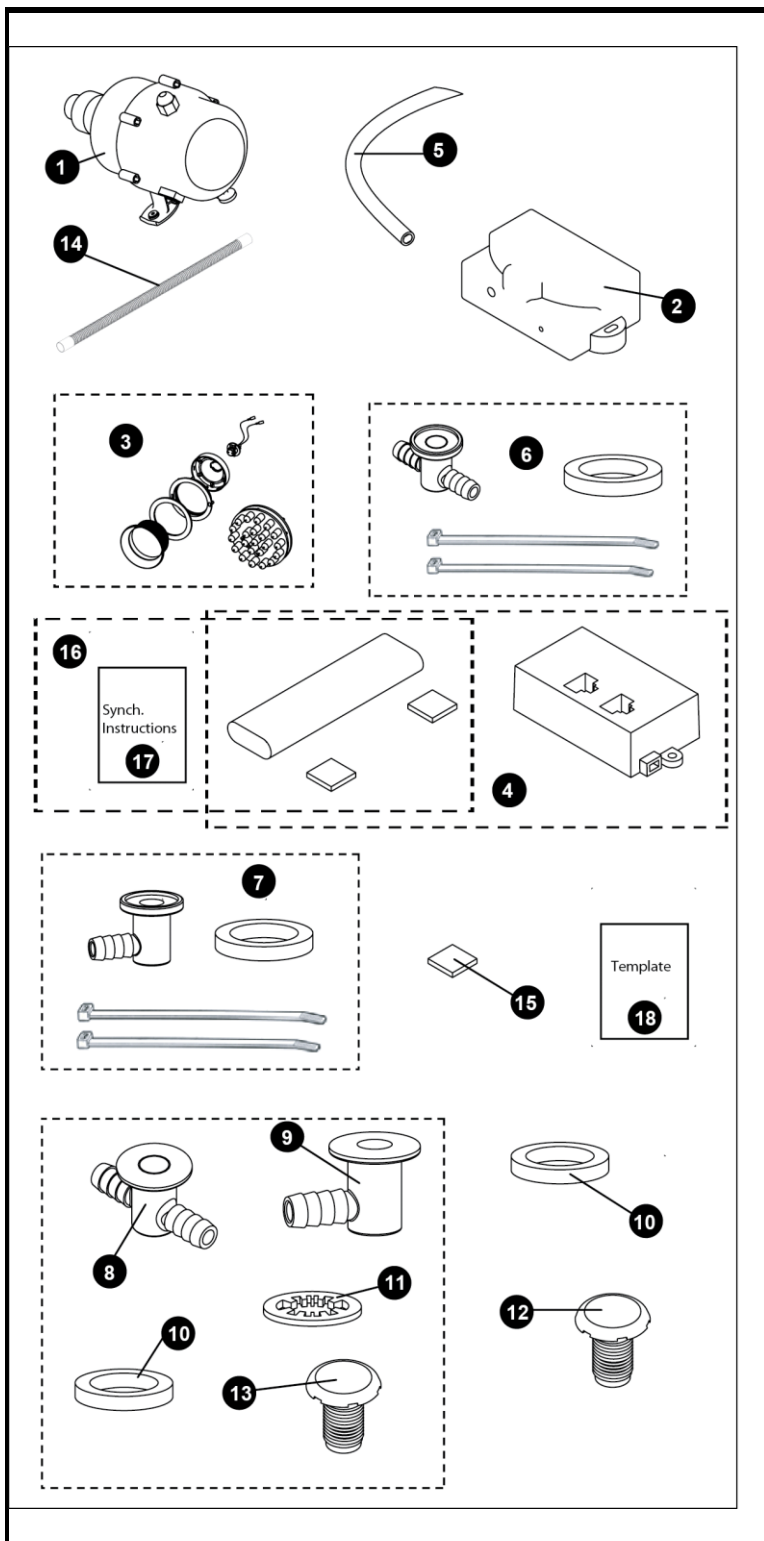

Acrylic AirBath™
with remote

| Items | Part No | Description |
|-------|---------|-------------|
|-------|---------|-------------|

| | | |
|----|--|---|
| 1 | THU5173 | Blower/Controller/Wet Detector |
| 2 | THU5174 | LED Controller |
| 3 | THU5175 | LED Light Kit |
| 4 | THU5176 | Remote with receiver |
| 5 | 9BU5001 | Air Hose (3/8") |
| 6 | THU5129 | T Fitting Kit |
| 7 | THU5130 | L Fitting Kit |
| 8 | 9AU5017 | T Fitting No Rim |
| 9 | 9AU5018 | L Fitting No Rim |
| 10 | 9EU5001 | Black Washer |
| 11 | 7CU5002 | Wet Sensor Jet Washer |
| 12 | THU5154#01 THU5154#12 | ABS Jet (7/8" long) - Cotton ABS Jet (7/8" long) - Sedona Beige |
| 13 | THU5155#01 THU5155#12 | Brass Jet (7/8" long) - Cotton Brass Jet (7/8" long) - Sedona Beige |
| 14 | 9BU5002 | 3' Blower Hose |
| 15 | 8HU5020 | Magnet |
| 16 | THU5184 | Remote |
| 17 | 0GU5085 | Synchronization Instruction |
| 18 | 0GU5002-1 0GU5016 0GU5043 0GU5053 | Template (models 784, 794, 904, 930) Template (models 781, 785, 789, 964, 974) Template (model 782) Template (model 626) |

Note:

Product Number Explanations

ABR

- (A) Acrylic
- (B) Bathtub
- (R) Air with remote

Actual Product may vary slightly from illustration.