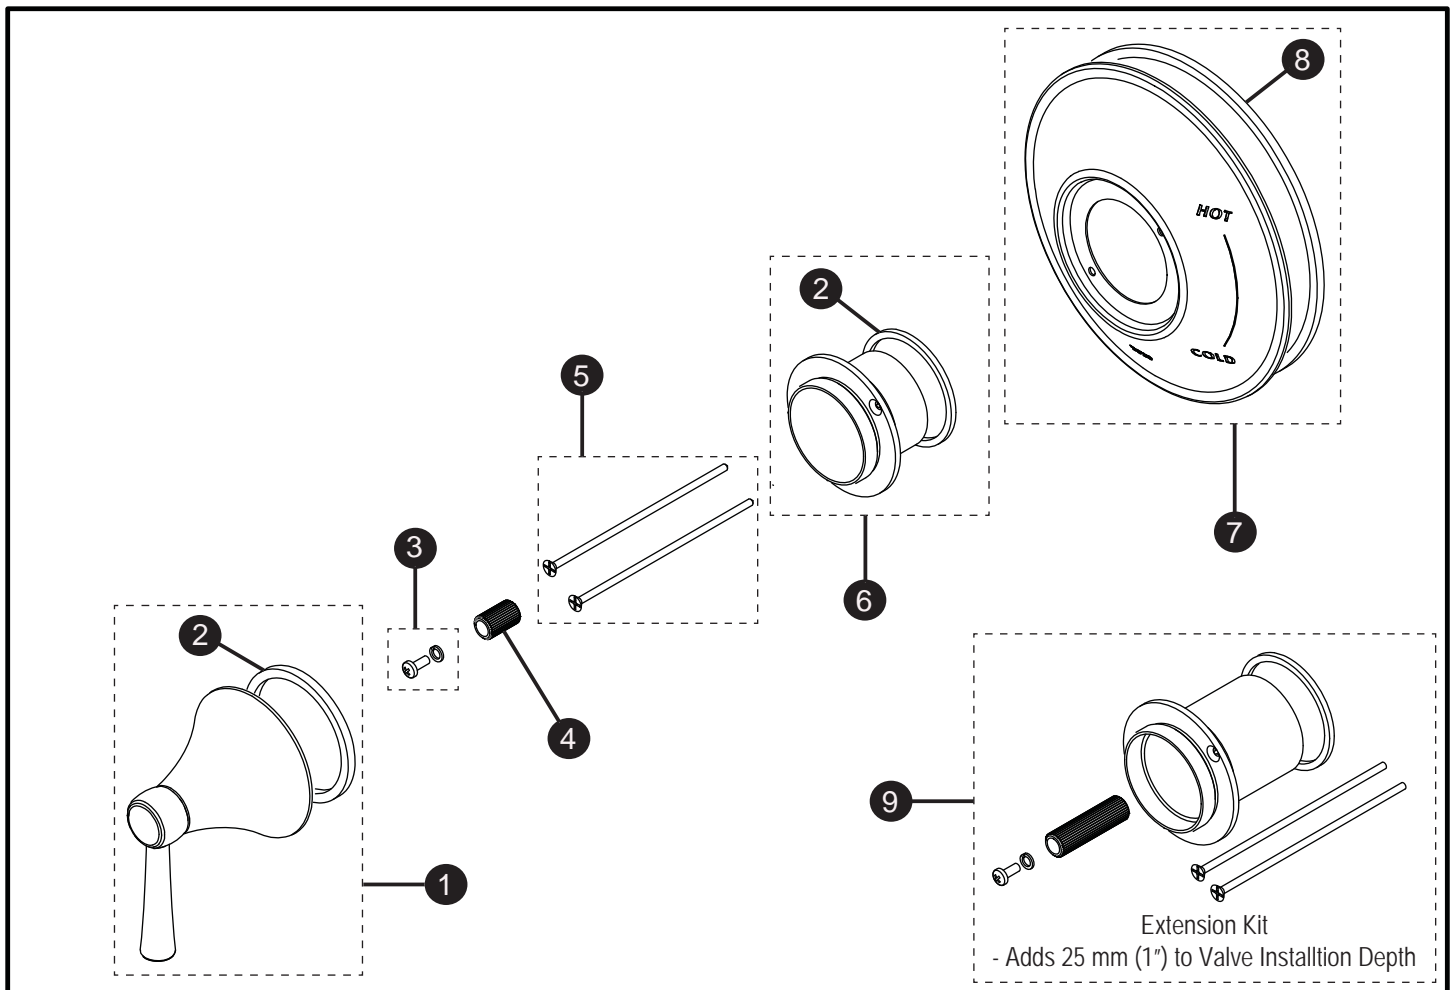

Silas™
Pressure Balance Trim

Item	Part	Description
1*	THP4844#\$\$	Handle Assembly
2	THP4816	Gasket
3	THP4825	Screw and Lock Washer
4	THP4836	Adapter
5	THP4837	Screws (2 pcs)
6	THP4838	Collar with Gasket
7*	THP4845#\$\$	Escutcheon with Gasket
8	THP4840	Gasket
9	THP4709	Extension Kit

LEGEND
\$\$ = Denotes Finish
#CP = Polished Chrome
#BN = Brushed Nickel
#PN = Polished Nickel

* Please specify finish when ordering