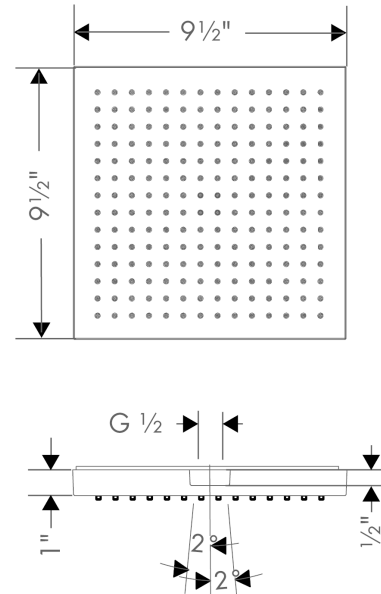

Scale drawing