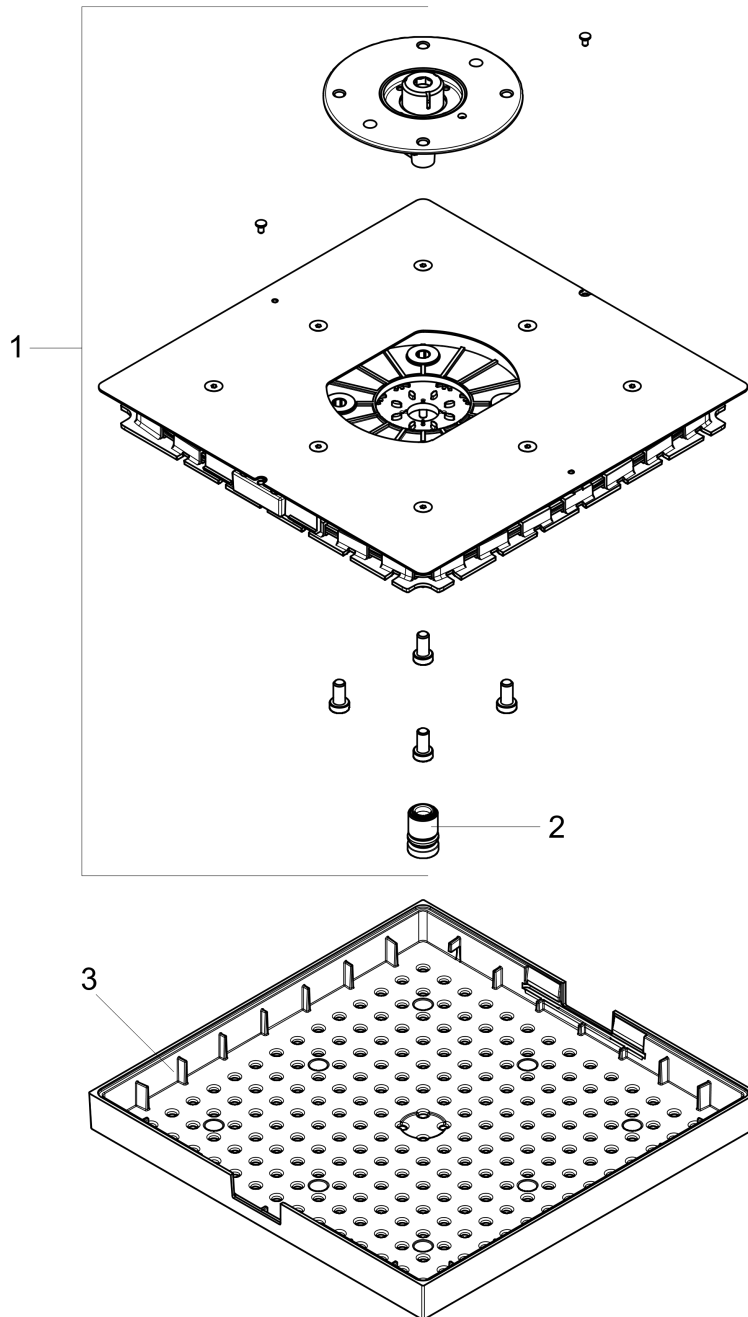

Spare parts list

Year of production: >01/12

Pos.	Description	Part no.	Price	PU
1	spray body	95889001	-	1
2	air jet	95802001	-	1
3	decor plate	95890000	-	1

AXOR Starck

Axor ShowerCollection Showerhead

Finishes : **brushed nickel** Part no. : **10926821**

Item details

List Price \$ 1,810.00

Technology

Compliance

Product image

Scale drawing

AXOR Starck

Axor ShowerCollection Showerhead

Finishes : **brushed nickel** Part no. : **10926821**

Exploded drawing

Year of production: >01/12

AXOR Starck**Axor ShowerCollection Showerhead**Finishes : **brushed nickel** Part no. : **10926821****Spare parts list**