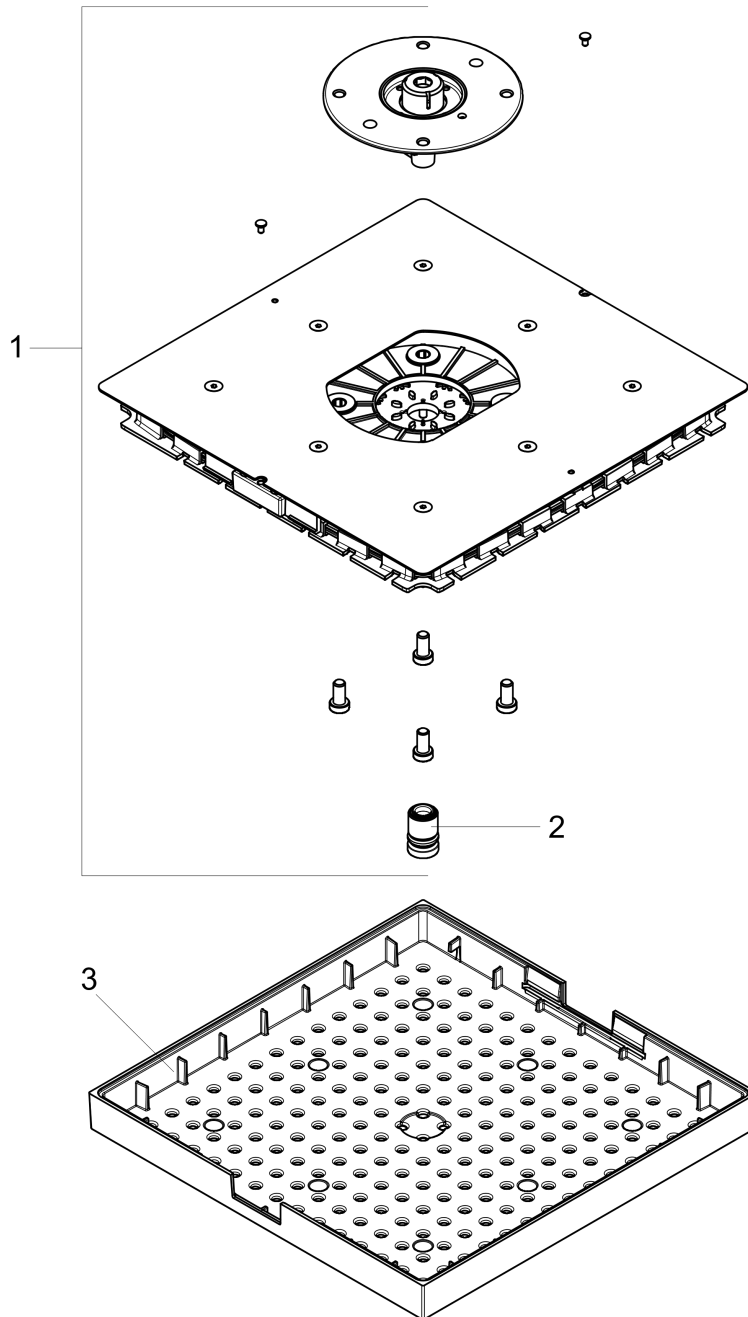

AXOR Starck
Axor ShowerCollection Showerhead
Finishes : **chrome**   Part no. : **10926001**

Exploded drawing

Year of production: >01/12

AXOR Starck
Axor ShowerCollection Showerhead
Finishes : **chrome**   Part no. : **10926001**

Spare parts list

Year of production: >01/12

Pos.	Description	Part no.	Price	PU
1	spray body	95889001	-	1
2	air jet	95802001	-	1
3	decor plate	95890000	-	1