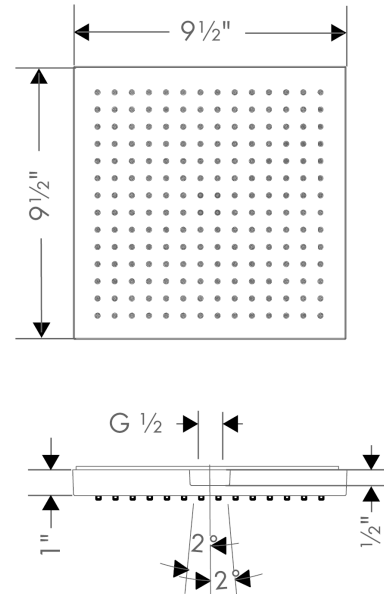

Item details

List Price \$ 1,810.00

Technology

Compliance

Product image

Scale drawing

AXOR Starck

Axor ShowerCollection Showerhead