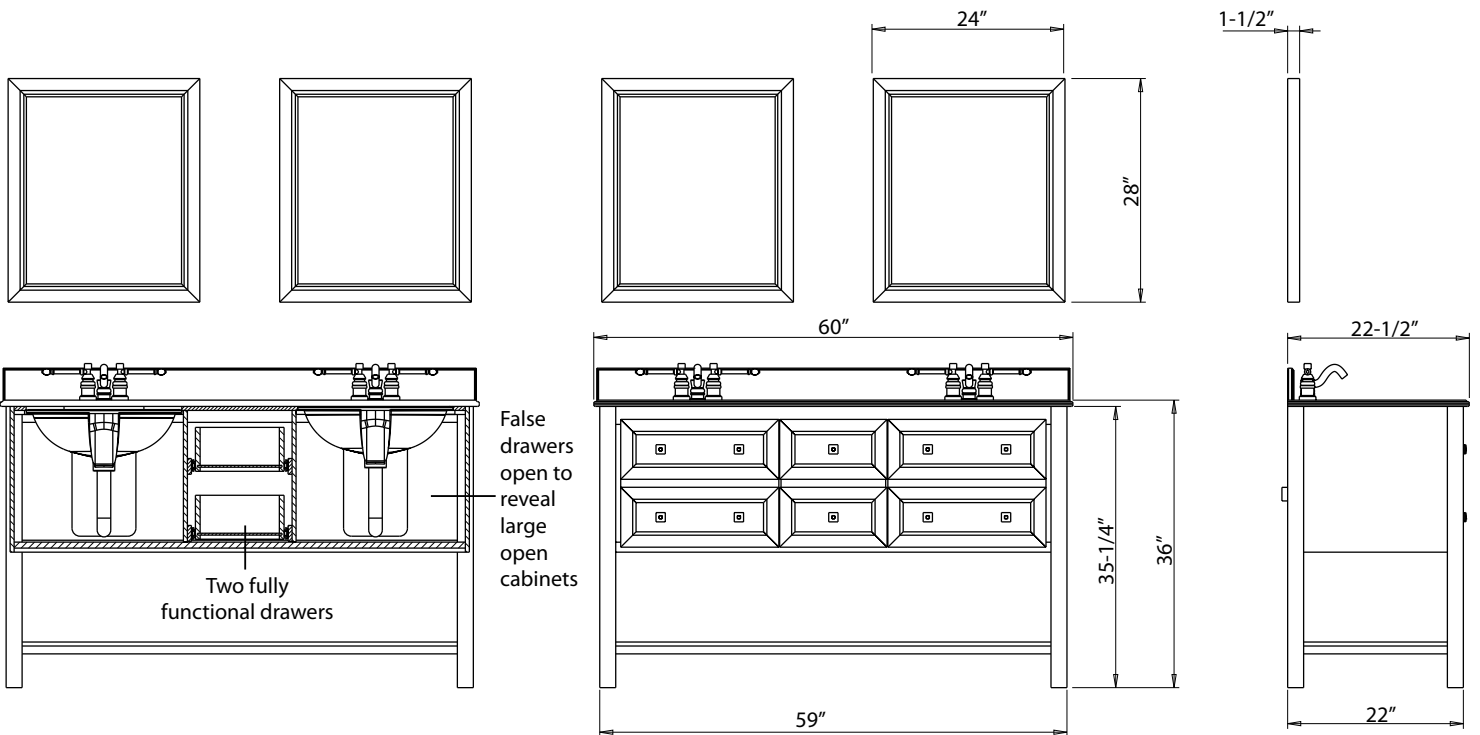

bath ELEMENTS

VAN036D-60E

VAN066D-60

Vanity: 59" x 22" x 35-1/4"

Materials: MDF

Ball bearing drawer slides

Top: 60" x 22-1/2" x 2cm

***Top and bowls are preinstalled**

Material: 2cm black granite

Bowl holes cut for 17" x 14" bowl

Faucet holes cut for 4" centerset

2cm backsplash included

Mirror: 24" x 28"

Beveled glass

www.bath-elements.com

Manufactured by Hardware Resources • www.hardwareresources.com