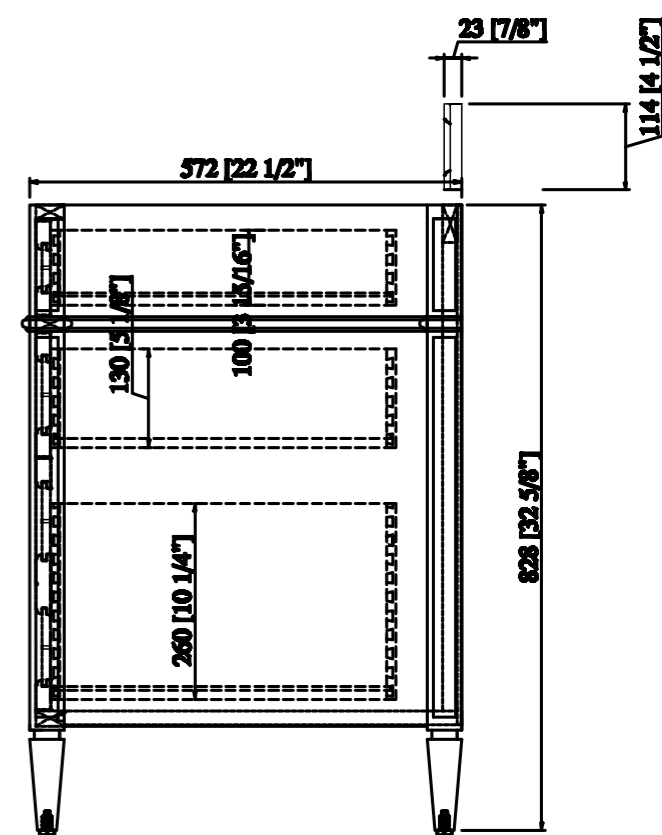

60"  
SINGLE

FRONT & SIDE VIEWS

Brittany Series  
650-V60S

60" Single Vanity Cabinet  
Diagrams with Dimensions

Page 01 of 02

60"  
SINGLE

Brittany Series  
650-V60S

60" Single Vanity Cabinet  
Diagrams with Dimensions