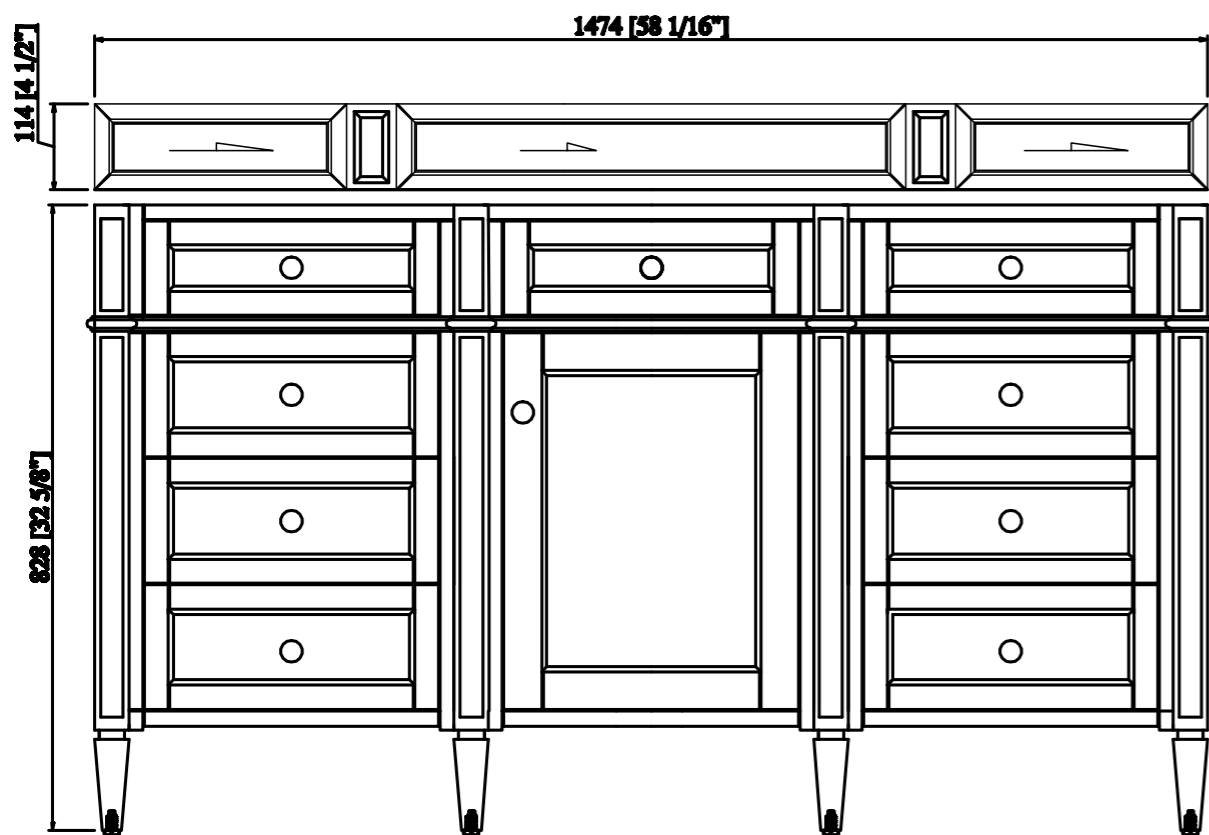

60"  
SINGLE

FRONT & SIDE VIEWS

Brittany Series  
650-V60S

60" Single Vanity Cabinet  
Diagrams with Dimensions

Page 01 of 02

60"  
SINGLE

Brittany Series  
650-V60S

60" Single Vanity Cabinet  
Diagrams with Dimensions