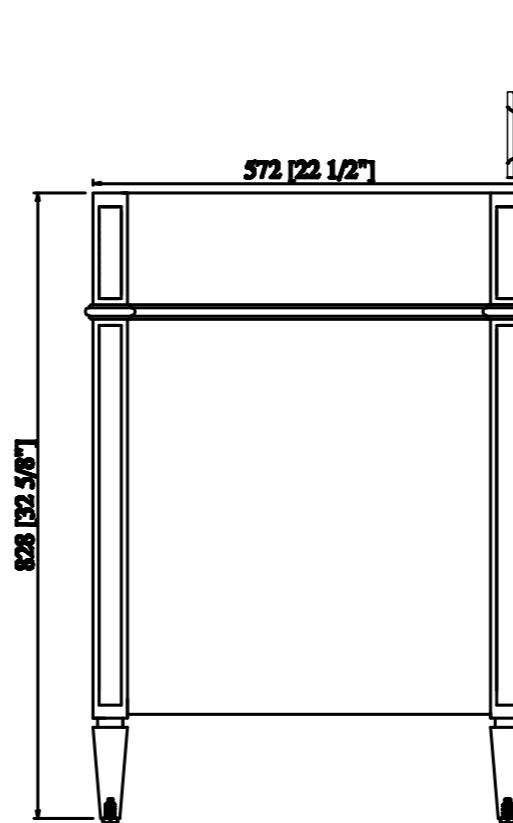

60"  
SINGLE

FRONT & SIDE VIEWS

Brittany Series  
650-V60S

60" Single Vanity Cabinet  
Diagrams with Dimensions

Page 01 of 02

60"  
SINGLE

Brittany Series  
650-V60S

60" Single Vanity Cabinet  
Diagrams with Dimensions