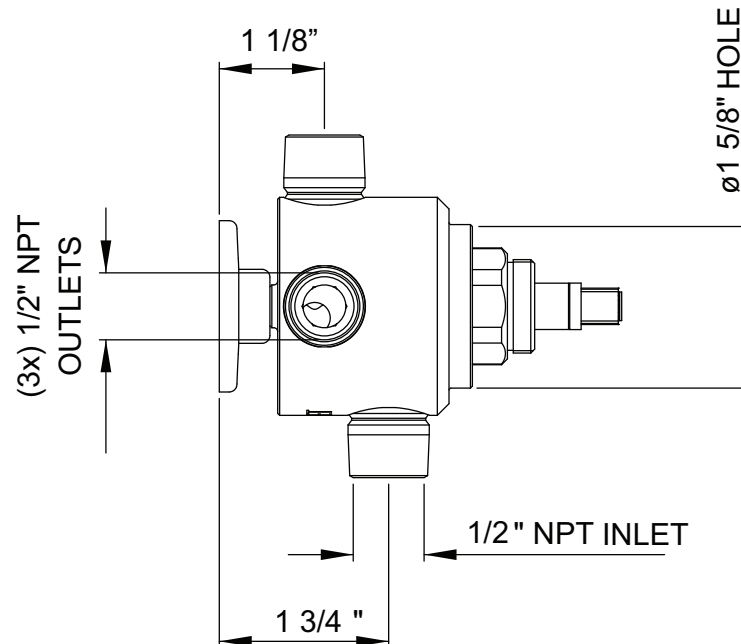

WARRANTY

- Limited Lifetime