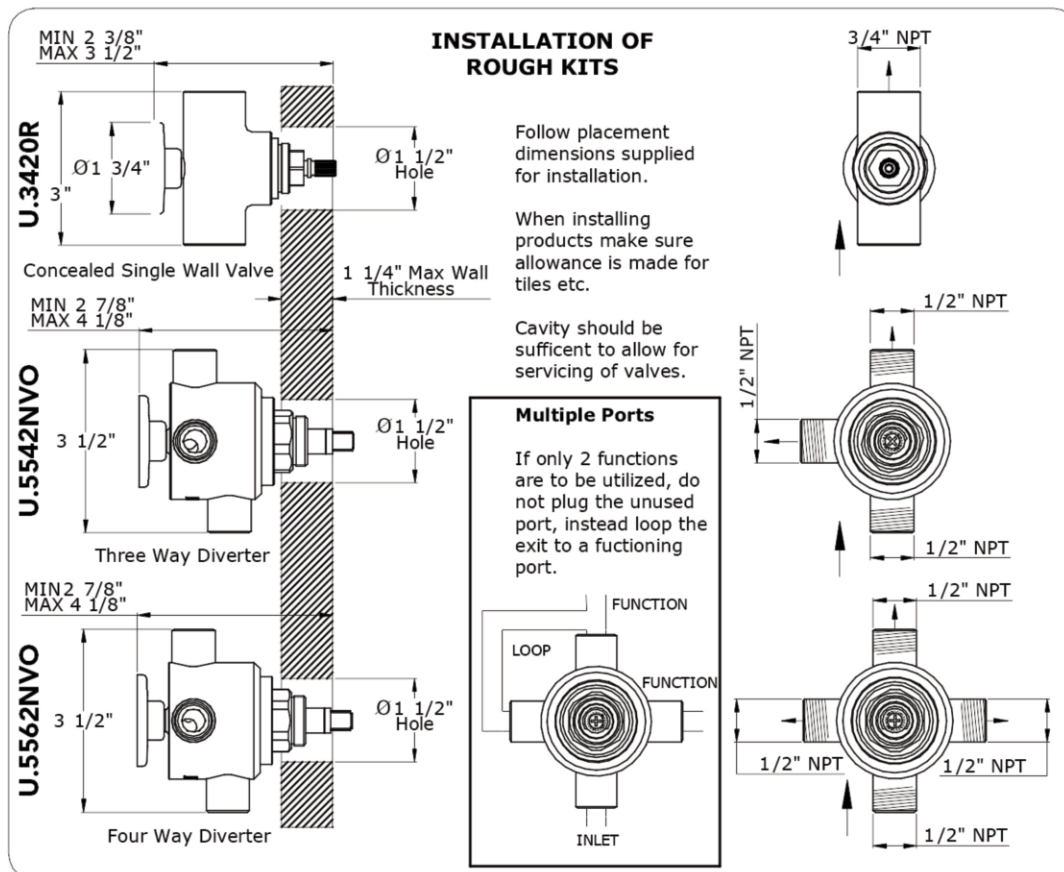

Preparation for Installer

Flush the plumbing system before installing the bathroom product.

Once unpacked remove Trim Kit ready for installation.

Installation Instructions

Special Note for Installing a 'Pair' of Lever 3/4" Wall Valves