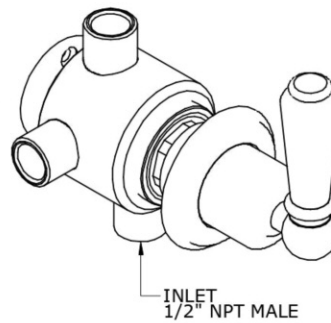

TRIM

U.3240TL
U.3240TLS
U.3241TX

Four Way Diverter

ROUGH

U.5562R-N
(U.5562NBO)

TRIM

U.3240TL
U.3240TLS
U.3241TX

Temp Range:

Min 34°F
Max 185°F

Recommended

Working Pressure:
Min 15 psi
Max 75 psi

Where Rough and Trim Kits are used both must be ordered to complete the installation.