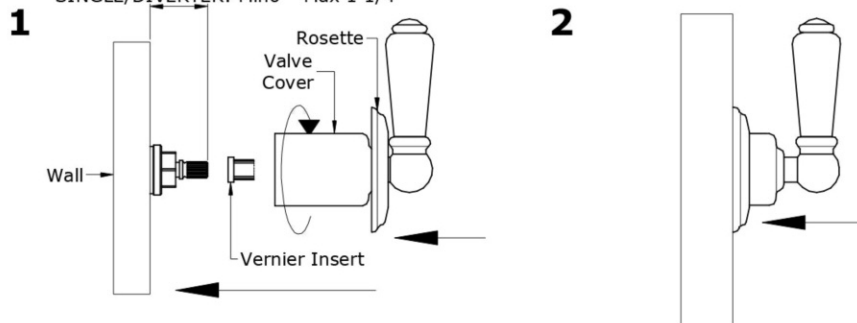

Preparation for Installer

Flush the plumbing system before installing the bathroom product.

Once unpacked remove Trim Kit ready for installation.

Installation Instructions

Special Note for Installing a 'Pair' of Lever 3/4" Wall Valves

INSTALLATION OF TRIM KIT

U.3233 5/8" Extension.

U.3243 1 1/4" Extension.

Required if Rough Kit is outside the above Min - Max figure.

If required screw Extension over Rough Kit before carrying out Trim Kit Installation.