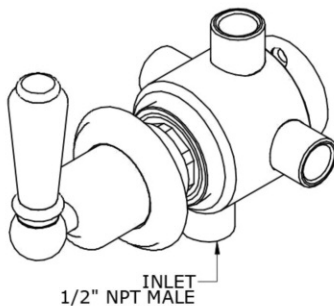

TRIM

U.3240TL
U.3240TLS
U.3241TX

Four Way Diverter

ROUGH

U.5562R-N
(U.5562NBO)

TRIM

U.3240TL
U.3240TLS
U.3241TX

Temp Range:

Min 34°F
Max 185°F

Recommended

Working Pressure:
Min 15 psi
Max 75 psi

Where Rough and Trim Kits are used both must be ordered to complete the installation.