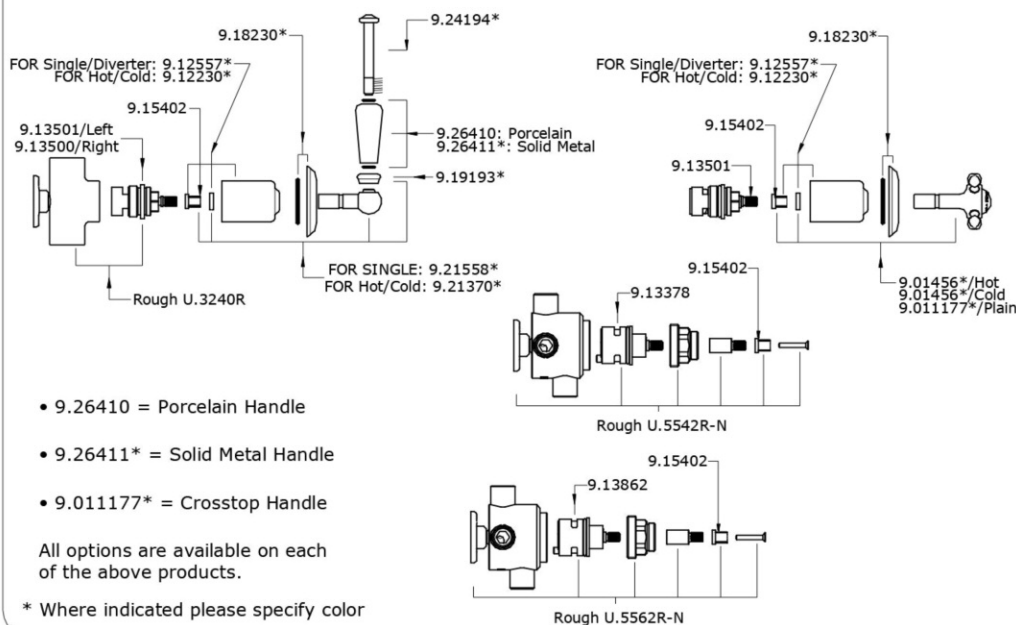

For ideal operation, place the handle vertically when the diverter is fully open on one port.

If required the Vernier Insert can be removed and turned a few splines until correct alignment is achieved.

OPERATION

Ceramic disc valves are fitted as standard to the Wall Valves. Flow from FULLY OFF to FULLY ON is achieved by rotating the handles a quarter turn.

BEFORE USE

- Carefully check the installation for leaks.
- If further building work is to be carried out in the vicinity, cover the fitting to avoid damaging the finish.
- Please ensure that the installation complies with the local plumbing codes.

For full ROHL LLC WARRANTY please contact ROHL or visit www.rohlhome.com

SPARES

LEVER TRIM

CROSSTOP TRIM

SPARE PARTS & SERVICE

ROHL
Authentic Luxury for Kitchen and Bath™
3 Parker
Irvine
CA 92618
(714) 557-1933
www.rohlhome.com