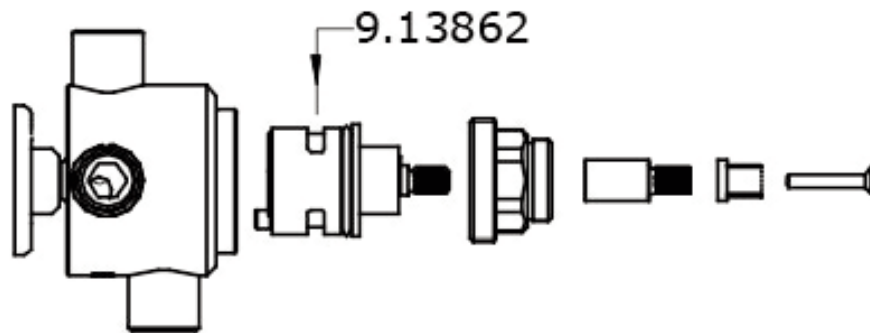

U.5562NBO Spare Parts