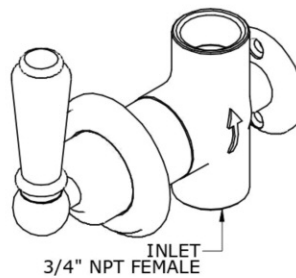

3/4" Wall Valve

PAIR

U.3230L
U.3230LS
U.3231X

SINGLE - ROUGH

U.3240R

SINGLE - TRIM

U.3240TL
U.3240TLS
U.3241TX

Three Way Diverter

ROUGH

U.5542R-N
(U.5542NVO)