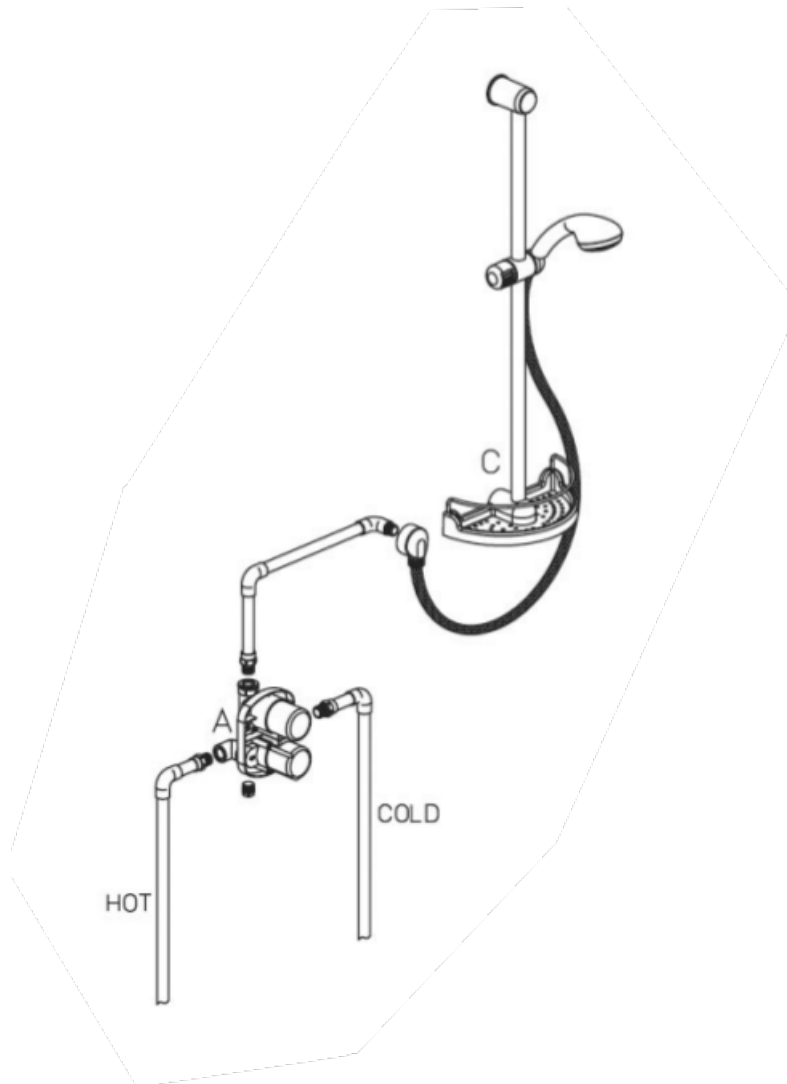

WH-OPTION 1

Water Harmony thermostatic valve with $\frac{3}{4}$ "
ceramic disk volume control
Slide bar kit
Rough included.

Water Harmony Series

Shower Option 1

Traditional Styling

STANDARDS

- Compliant with ASME A112.18.1-B125.1
- Compliant with AB1953
- Compliant with ANSI NSF61 – Annex G
- Certified by CSA International
- Compliant with ANSI A117.1

Finishes

	WH OPTION 1 CR	WH OPTION 1 PW
Polished Chrome	X	
Brushed Nickel		X

Features

	WH OPTION 1 CR	WH OPTION 1 PW
Solid Brass Construction	X	X
Meets NSF 61/9 Annex G Lead Requirements	X	X
ADA Compliant	X	X
Step-By-Step Installation Instructions	X	X
Limited Lifetime Warranty	X	X
2.0 GPM	X	X