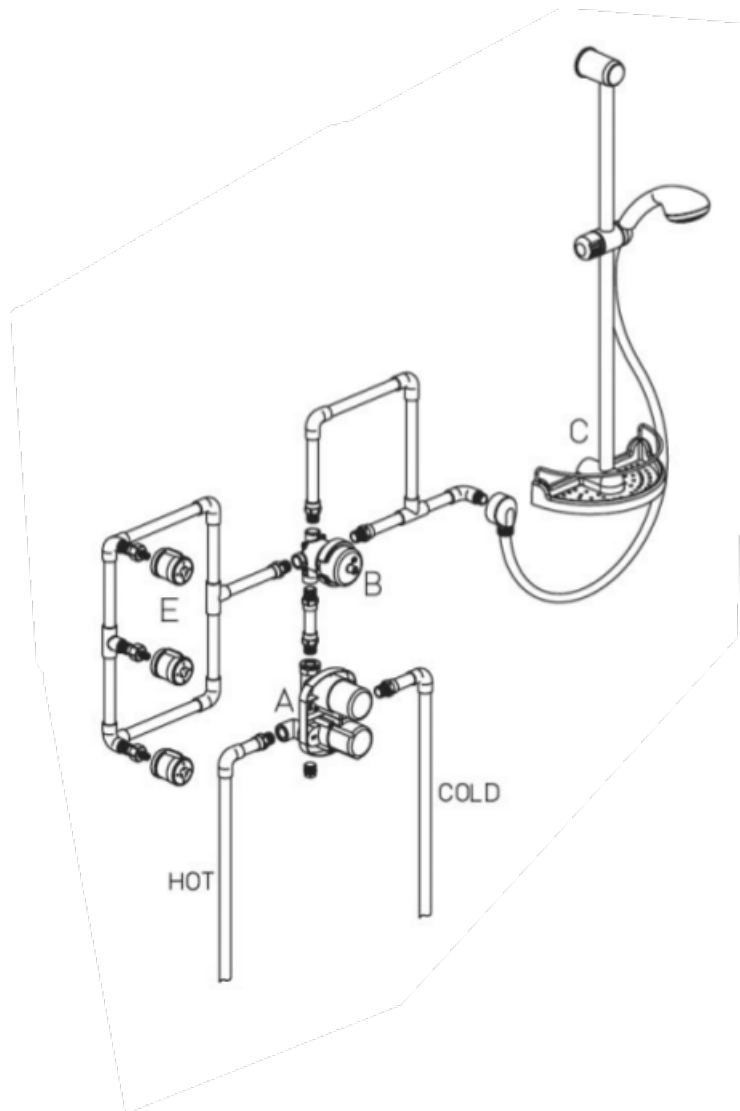

WH-OPTION 6

Water Harmony thermostatic
valve with $\frac{3}{4}$ " ceramic disk
volume control
3-function shower head
Slide bar kit
3-way diverter
3 body jets
Rough included.

Water Harmony Series

Shower Option 6

Traditional Styling

STANDARDS

- Compliant with ASME A112.18.1-B125.1
- Compliant with AB1953
- Compliant with ANSI NSF61 – Annex G
- Certified by CSA International
- Compliant with ANSI A117.1

Finishes

	WH OPTION 6 CR	WH OPTION 6 PW
Polished Chrome	X	
Brushed Nickel		X

Features

	WH OPTION 6 CR	WH OPTION 6 PW
Solid Brass Construction	X	X
Meets NSF 61/9 Annex G Lead Requirements	X	X
ADA Compliant	X	X
Step-By-Step Installation Instructions	X	X
Limited Lifetime Warranty	X	X
2.0 GPM	X	X