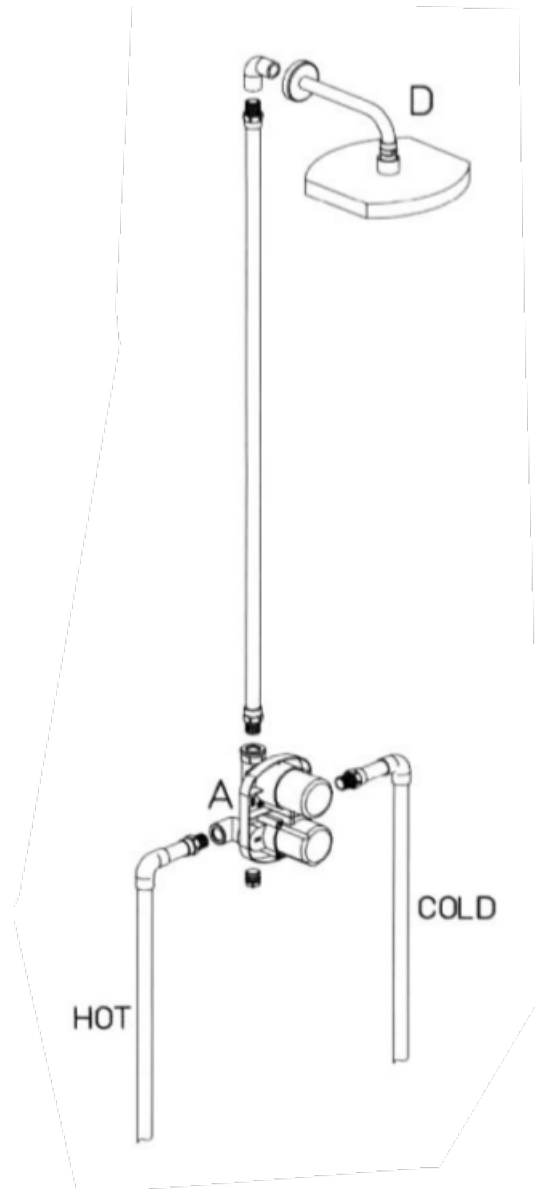

NOVELLO OPTION 1

Novello thermostatic valve with
3/4" ceramic disk volume control
8" rain shower head with 12" arm
Rough included.

SPECIFICATION SUBMITTAL

Novello Series

Shower Option 1

Contemporary Styling

STANDARDS

- Compliant with ASME A112.18.1-B125.1
- Compliant with AB1953
- Compliant with ANSI NSF61 – Annex G
- Certified by CSA International
- Compliant with ANSI A117.1

Finishes

	NOVELLO OPTION 1 CR	NOVELLO OPTION 1 PW
Polished Chrome	X	
Brushed Nickel		X

Features

	NOVELLO OPTION 1 CR	NOVELLO OPTION 1 PW
Solid Brass Construction	X	X
3/4" Ceramic Disk Volume Control	X	X
Meets NSF 61/9 Annex G Lead Requirements	X	X
ADA Compliant	X	X
Step-By-Step Installation Instructions	X	X
Limited Lifetime Warranty	X	X
2.0 GPM	X	X