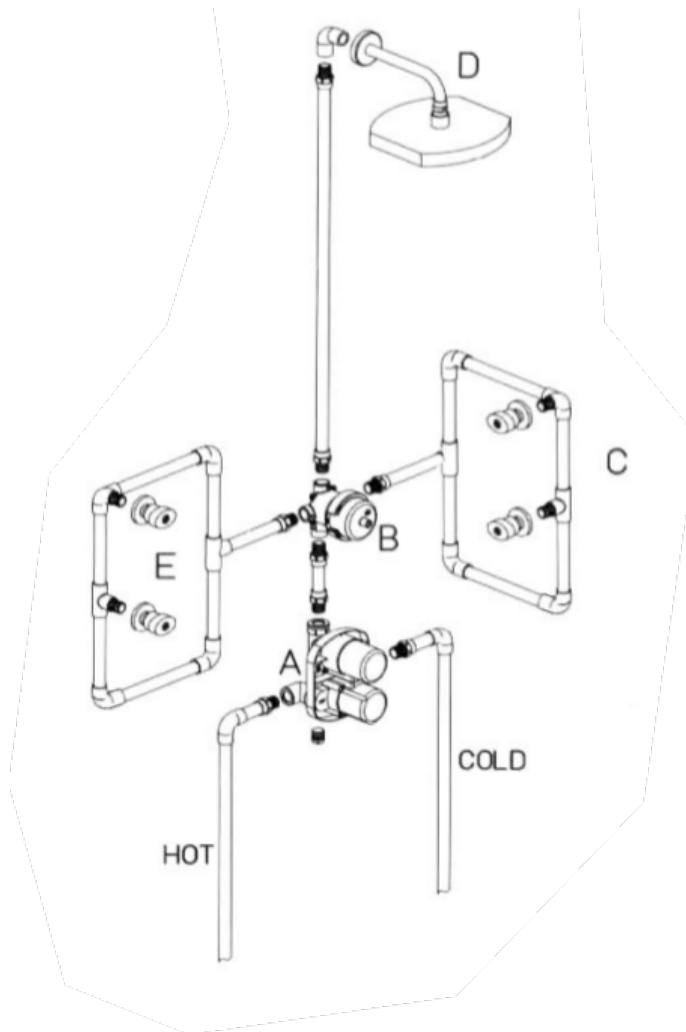

# LADY OPTION 6

Lady thermostatic valve with  $\frac{3}{4}$ "  
ceramic disk volume control  
8" rain shower head with 12" arm  
3-way diverter  
3 body jets