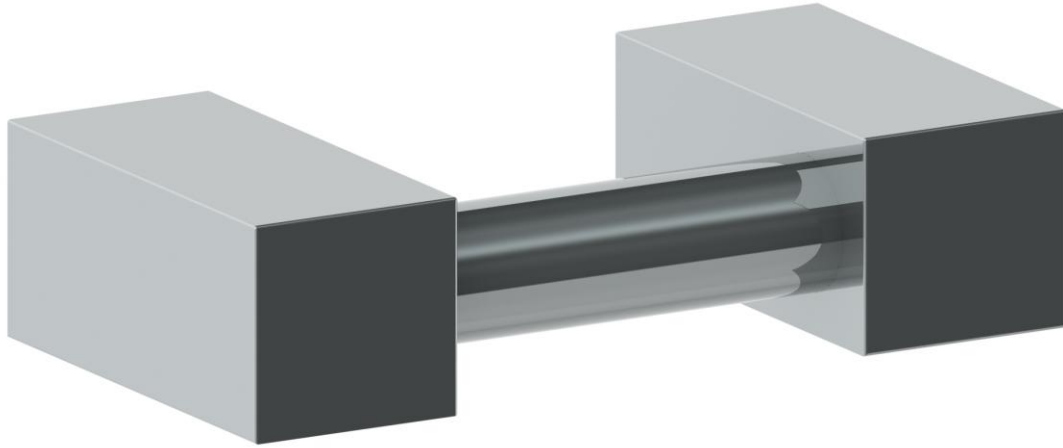

KB-K.3-K.3.5-K.4
Cabinet Pull

Model No.	Dimension of CTC
KB-K.3	3"
KB-K.3.5	3 1/2"
KB-K.4	4"