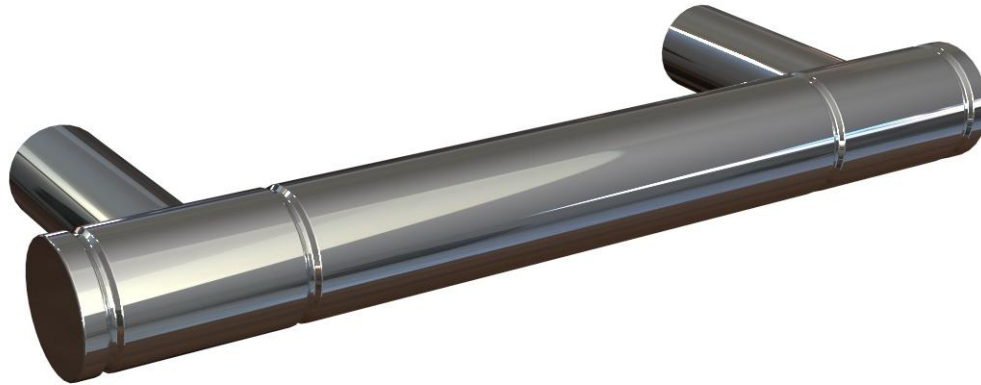

**KB-24.3-24.3.5-24.4**  
Cabinet Pull

Model No.	Dimension of CTC
KB-24.3	3"
KB-24.3.5	3 1/2"
KB-24.4	4"