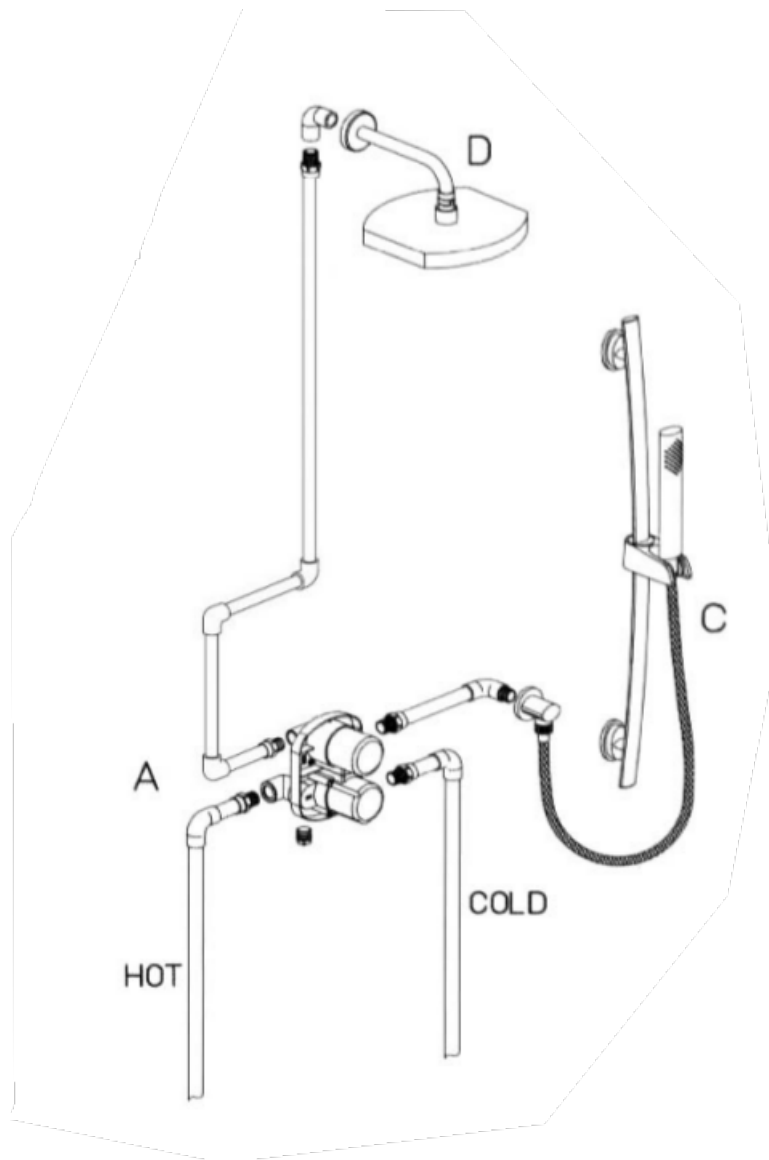

78-791

Elba thermostatic valve with 2-way diverter volume control
8" rain shower head with 12" arm
Slide bar kit.
Rough included.

Elba Series

78-791

Lavatory Faucet,
Contemporary Styling

STANDARDS

- Compliant with ASME A112.18.1-B125.1
- Compliant with AB1953
- Compliant with ANSI NSF61 – Annex G
- Certified by CSA International
- Compliant with ANSI A117.1

Finishes

	78CR791	78PW791
Polished Chrome	X	
Brushed Nickel		X

Features

	78CR791	78PW791
Solid Brass Construction	X	X
Meets NSF 61/9 Annex G Lead Requirements	X	X
ADA Compliant	X	X
Step-By-Step Installation Instructions Limited	X	X
Lifetime Warranty	X	X
2.0 GPM	X	X