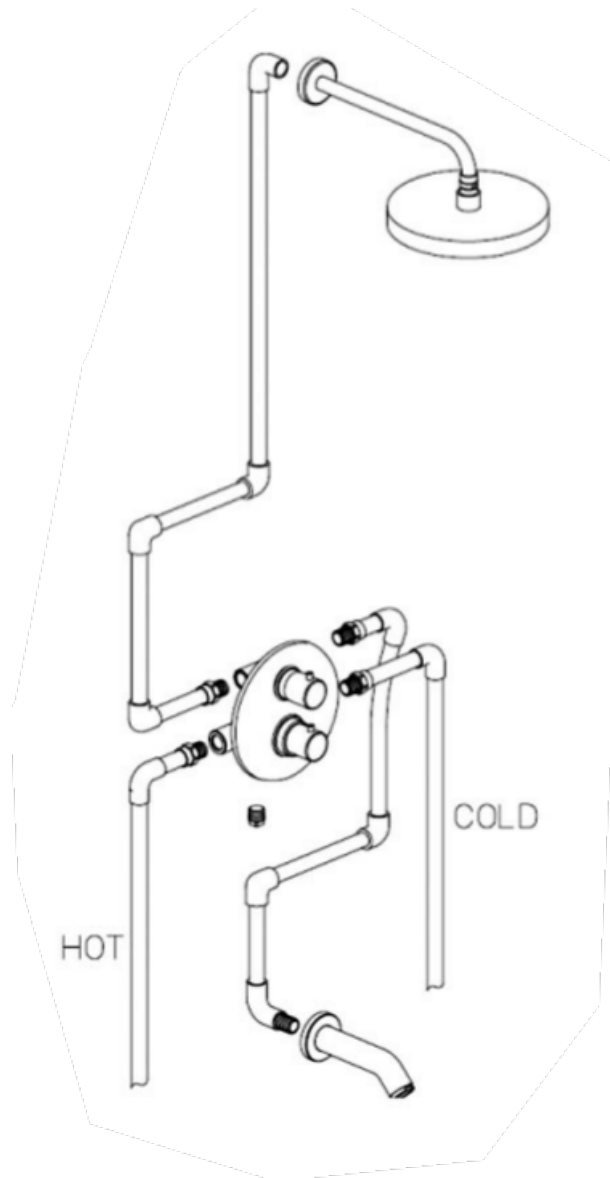

78-691KIT

Elba thermostatic valve with 2-way diverter volume control
8" rain shower head with 12" arm
Tub spout 5 3/4" length
Rough included.

SPECIFICATION SUBMITTAL

Elba Series

78-691KIT

Lavatory Faucet,
Contemporary Styling

STANDARDS

- Compliant with ASME A112.18.1-B125.1
- Compliant with AB1953
- Compliant with ANSI NSF61 – Annex G
- Certified by CSA International
- Compliant with ANSI A117.1

Finishes

	78CR691KIT	78PW691KIT
Polished Chrome	X	
Brushed Nickel		X

Features

	78CR691KIT	78PW691KIT
Solid Brass Construction	X	X
Meets NSF 61/9 Annex G Lead Requirements	X	X
ADA Compliant	X	X
Step-By-Step Installation Instructions Limited	X	X
Lifetime Warranty	X	X
2.0 GPM	X	X