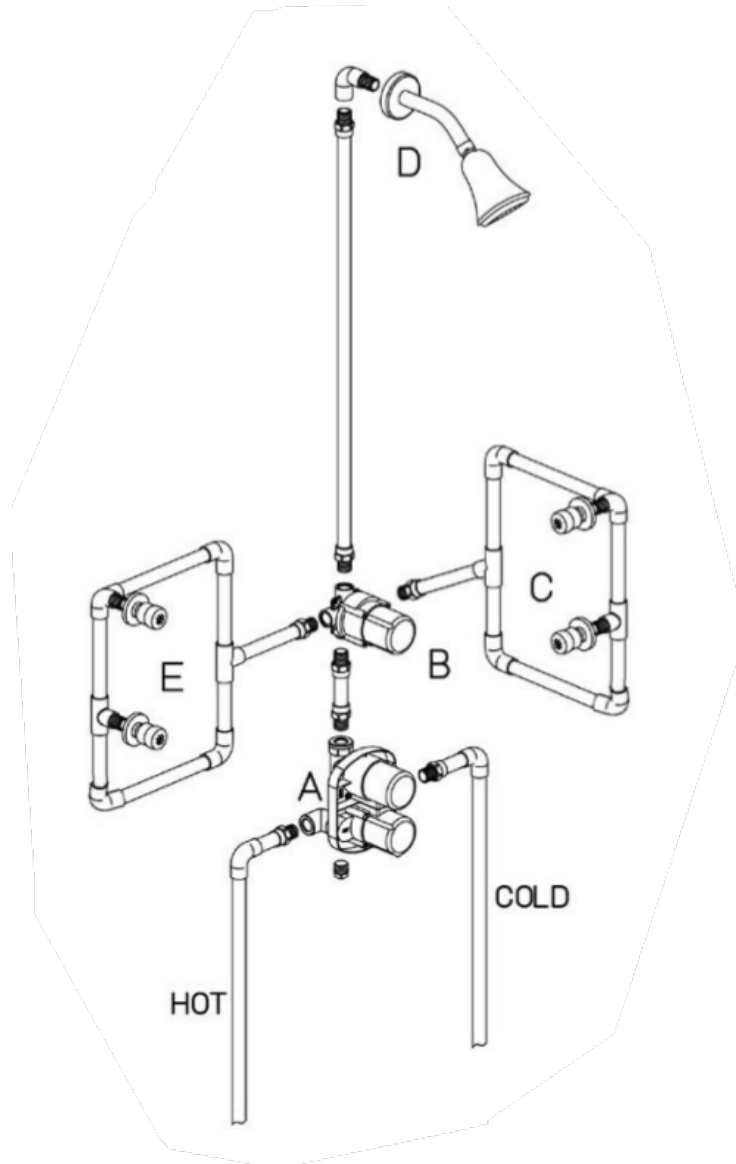

ORNELLAIA OPTION 6

Ornellaia thermostatic valve with $\frac{3}{4}$ " ceramic disk volume control
3-function shower head with arm and a flange
3-way diverter
4 body jets
Rough included.

Ornellaia Series

Shower Option 6

Features

	ORNELLAIA OPTION 6 CR	ORNELLAIA OPTION 6 PW	ORNELLAIA OPTION 6 TU
Solid Brass Construction	X	X	X
Meets NSF 61/9 Annex G Lead Requirements	X	X	X
ADA Compliant	X	X	X
Step-By-Step Installation Instructions	X	X	X
Limited Lifetime Warranty	X	X	X
2.0 GPM	X	X	X