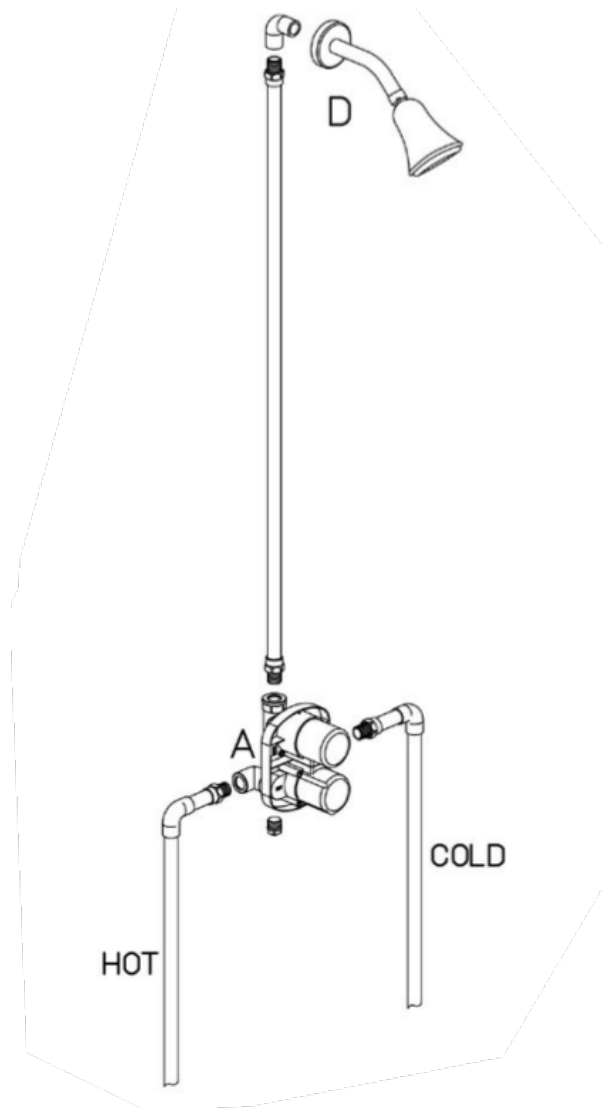

ORNELLAIA OPTION 1

Ornellaia thermostatic valve with $\frac{3}{4}$ " ceramic disk volume control
3-function shower head with arm and a flange
Rough included.

Ornellaia Series

Shower Option 1

Traditional Styling

Features

	ORNELLAIA OPTION 1 CR	ORNELLAIA OPTION 1 PW	ORNELLAIA OPTION 1 TU
Solid Brass Construction	X	X	X
Meets NSF 61/9 Annex G Lead Requirements	X	X	X
ADA Compliant	X	X	X
Step-By-Step Installation Instructions	X	X	X
Limited Lifetime Warranty	X	X	X
2.0 GPM	X	X	X