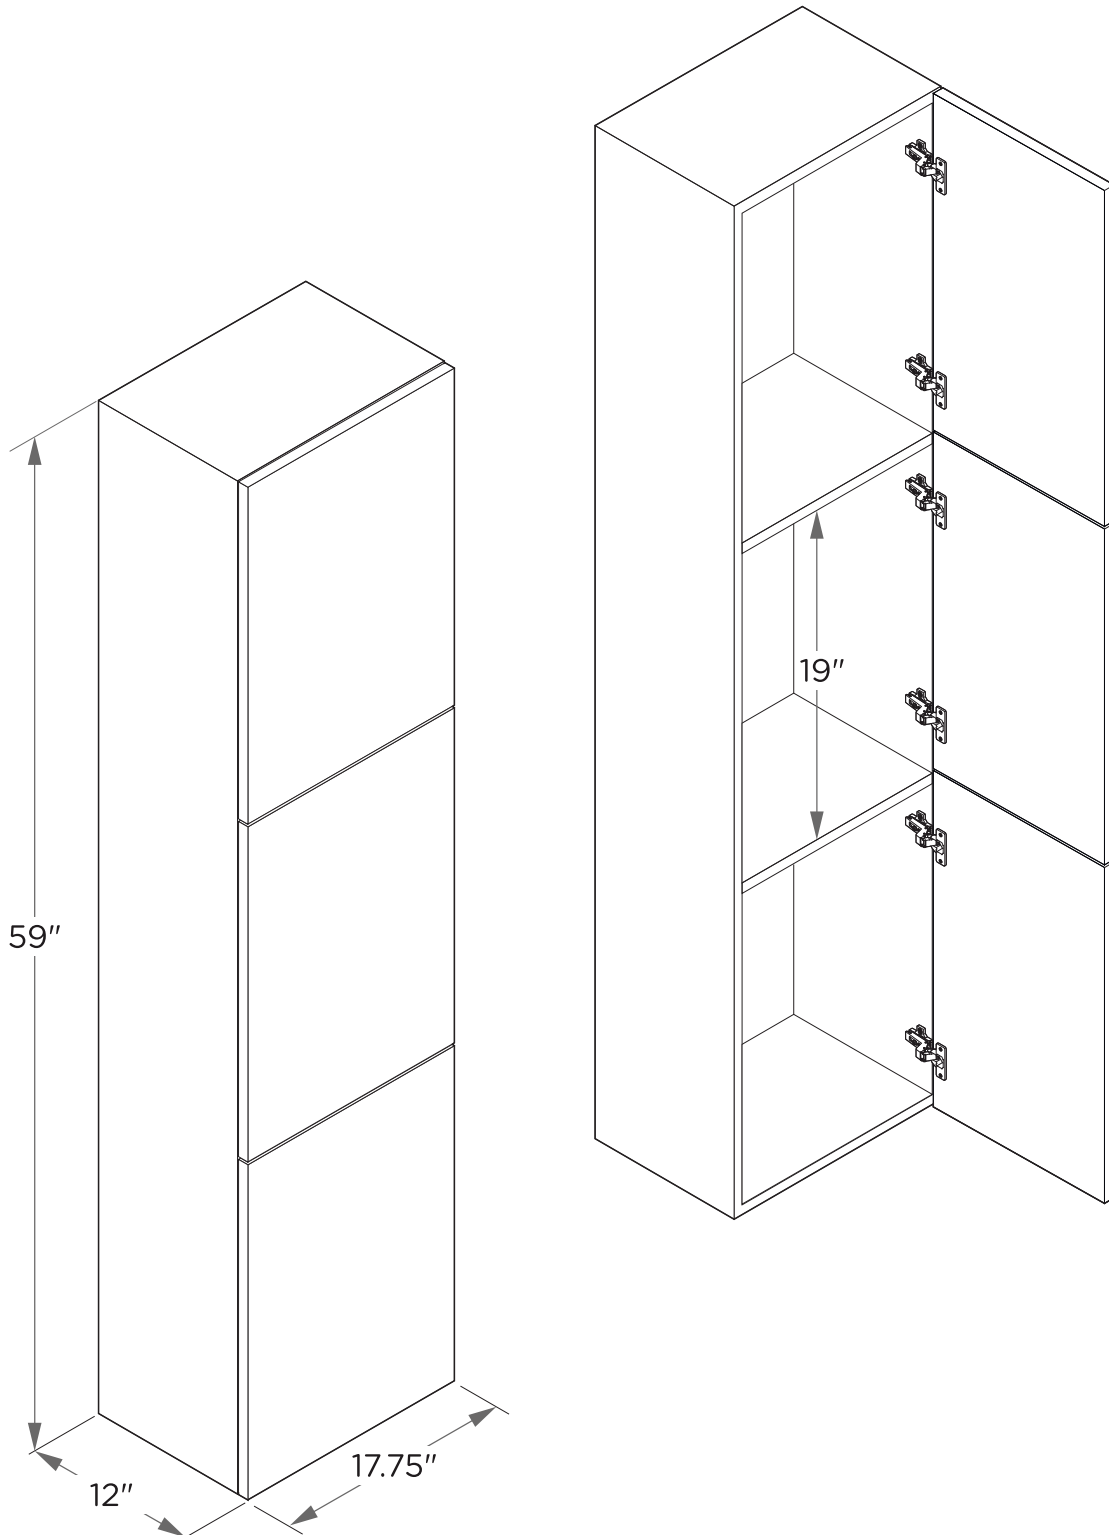

FST8090

Linen Side Cabinet

INSTALLATION GUIDE

FRESCA®

Linen
Side Cabinet
rear view

Linen
Side Cabinet
front view

FST8090

Linen Side Cabinet

INSTALLATION GUIDE

FRESCA®

DIMENSIONS

NOTE: ALL DIMENSIONS & SPECIFICATIONS ARE APPROXIMATE AND SUBJECT TO CHANGE WITHOUT NOTICE.

SIDE CABINET INSTALLATION

TOOLS FOR ASSEMBLY

INSTALLATION HARDWARE

1