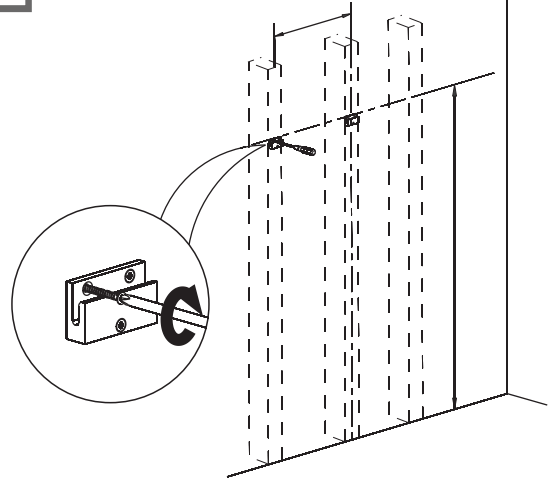

FST8090

Linen Side Cabinet

INSTALLATION GUIDE

FRESCA®

Linen
Side Cabinet
rear view

Linen
Side Cabinet
front view

FST8090

Linen Side Cabinet

INSTALLATION GUIDE

FRESCA®

DIMENSIONS

NOTE: ALL DIMENSIONS & SPECIFICATIONS ARE APPROXIMATE AND SUBJECT TO CHANGE WITHOUT NOTICE.

SIDE CABINET INSTALLATION

TOOLS FOR ASSEMBLY

INSTALLATION HARDWARE

1

3

NOTE: Consult an expert for the proper screws/bolts to use when attaching to various constructions. Screws provided do not attach to all wall construction types. Anchors are not required if brackets are installed in the stud.