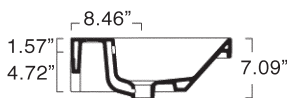

FEATURES

- Single washbasin made of pressure-cast fireclay.
- Cata-glaze, lifetime treatment. A total bacteria-proof barrier.
- Install wall-hung, semi-inset, sit-on or on pedestal.
- 0 or up to 3 faucet holes. Must specify number of holes and hole position.

OPTIONS

- 5P75PR Front Towel Rail constructed of aluminum with chrome finish (shown right).
- 1COPR Pedestal pressure-cast fireclay. W7.87" x H27.56"

SIZE: W29.53" x D18.9" x H7.09"

SHIP WEIGHT: 44.2 lbs.

To Be Specified:

	Model No.	Color
☐	175PR4800	White

*for cabinet: with compact siphon
*pedestal

PROIEZIONI