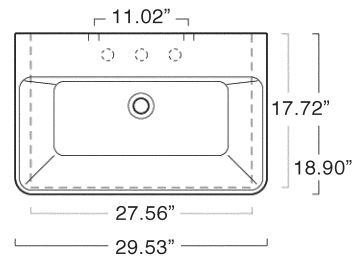

FEATURES

- Single washbasin made of pressure-cast fireclay.
- Cata-glaze, lifetime treatment. A total bacteria-proof barrier.
- Install wall-hung, semi-inset, sit-on or on pedestal.
- 0 or up to 3 faucet holes. Must specify number of holes and hole position.

OPTIONS

- 5P75PR Front Towel Rail constructed of aluminum with chrome finish (shown right).
- 1COPR Pedestal pressure-cast fireclay. W7.87" x H27.56"

SIZE: W29.53" x D18.9" x H7.09"

SHIP WEIGHT: 44.2 lbs.

To Be Specified:

	Model No.	Color
☐	175PR4800	White

*for cabinet: with compact siphon
*pedestal

PROIEZIONI