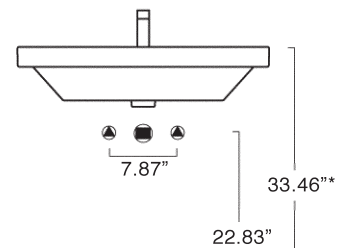

FEATURES

- Single washbasin made of pressure-cast fireclay.
- Cata-glaze, lifetime treatment. A total bacteria-proof barrier.
- Install wall-hung, semi-inset, sit-on or on pedestal.
- 0 or up to 3 faucet holes. Must specify number of holes and hole position.

OPTIONS

- 5P75PR Front Towel Rail constructed of aluminum with chrome finish (shown right).
- 1COPR Pedestal pressure-cast fireclay. W7.87" x H27.56"

SIZE: W29.53" x D18.9" x H7.09"

SHIP WEIGHT: 44.2 lbs.

To Be Specified:

	Model No.	Color
☐	175PR4800	White

*for cabinet: with compact siphon
*pedestal

PROIEZIONI