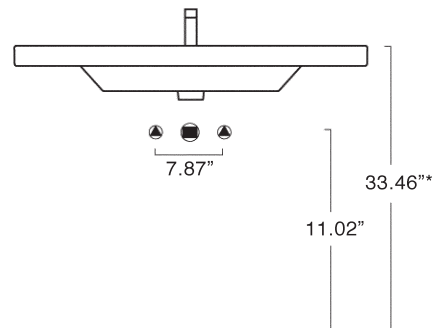

FEATURES

- Single washbasin made of pressure-cast fireclay.
- Cata-glaze, lifetime treatment. A total bacteria-proof barrier.
- Install wall-hung, semi-inset, sit-on or on pedestal.
- 0 or up to 3 faucet holes. Must specify number of holes and hole position.

OPTIONS

- 5P90PR Front Towel Rail constructed of aluminum with chrome finish (shown right).
- 1COPR Pedestal pressure-cast fireclay. W7.87" x H27.56"

SIZE: W41.34" x D18.9" x H7.09"

SHIP WEIGHT: 53 lbs.

To Be Specified:

	Model No.	Color
☐	1105PR00	White

*for cabinet: with compact siphon
*pedestal

PROIEZIONI