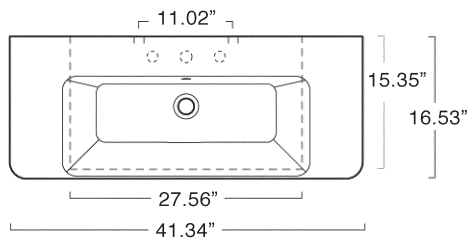

FEATURES

- Single washbasin made of pressure-cast fireclay.
- Cata-glaze, lifetime treatment. A total bacteria-proof barrier.
- Install wall-hung, semi-inset, sit-on or on pedestal.
- 0 or up to 3 faucet holes. Must specify number of holes and hole position.

OPTIONS

- 5P90PR Front Towel Rail constructed of aluminum with chrome finish (shown right).
- 1COPR Pedestal pressure-cast fireclay. W7.87" x H27.56"

SIZE: W41.34" x D18.9" x H7.09"

SHIP WEIGHT: 53 lbs.

To Be Specified:

	Model No.	Color
☐	1105PR00	White

*for cabinet: with compact siphon
*pedestal

PROIEZIONI