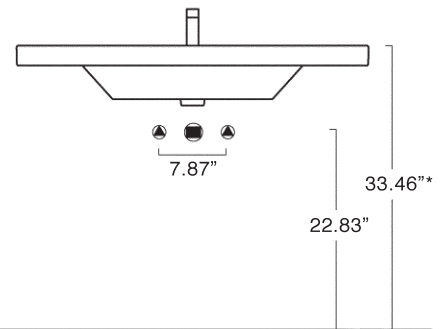

FEATURES

- Single washbasin made of pressure-cast fireclay.
- Cata-glaze, lifetime treatment. A total bacteria-proof barrier.
- Install wall-hung, semi-inset, sit-on or on pedestal.
- 0 or up to 3 faucet holes. Must specify number of holes and hole position.

OPTIONS

- 5P90PR Front Towel Rail constructed of aluminum with chrome finish (shown right).
- 1COPR Pedestal pressure-cast fireclay. W7.87" x H27.56"

SIZE: W41.34" x D18.9" x H7.09"

SHIP WEIGHT: 53 lbs.

To Be Specified:

	Model No.	Color
☐	1105PR4800	White

*for cabinet: with compact siphon
*pedestal

PROIEZIONI