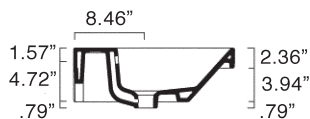

FEATURES

- Single washbasin made of pressure-cast fireclay.
- Cata-glaze, lifetime treatment. A total bacteria-proof barrier.
- Install wall-hung, semi-inset, sit-on or on pedestal.
- 0 or up to 3 faucet holes. Must specify number of holes and hole position.

OPTIONS

- 5P90PR Front Towel Rail constructed of aluminum with chrome finish (shown right).
- 1COPR Pedestal pressure-cast fireclay. W7.87" x H27.56"

SIZE: W41.34" x D18.9" x H7.09"

SHIP WEIGHT: 53 lbs.

To Be Specified:

	Model No.	Color
☐	1105PR4800	White

*for cabinet: with compact siphon
*pedestal

PROIEZIONI