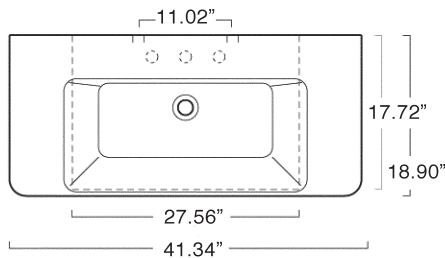

FEATURES

- Single washbasin made of pressure-cast fireclay.
- Cata-glaze, lifetime treatment. A total bacteria-proof barrier.
- Install wall-hung, semi-inset, sit-on or on pedestal.
- 0 or up to 3 faucet holes. Must specify number of holes and hole position.

OPTIONS

- 5P90PR Front Towel Rail constructed of aluminum with chrome finish (shown right).
- 1COPR Pedestal pressure-cast fireclay. W7.87" x H27.56"

SIZE: W41.34" x D18.9" x H7.09"

SHIP WEIGHT: 53 lbs.

To Be Specified:

	Model No.	Color
☐	1105PR4800	White

*for cabinet: with compact siphon
*pedestal

PROIEZIONI