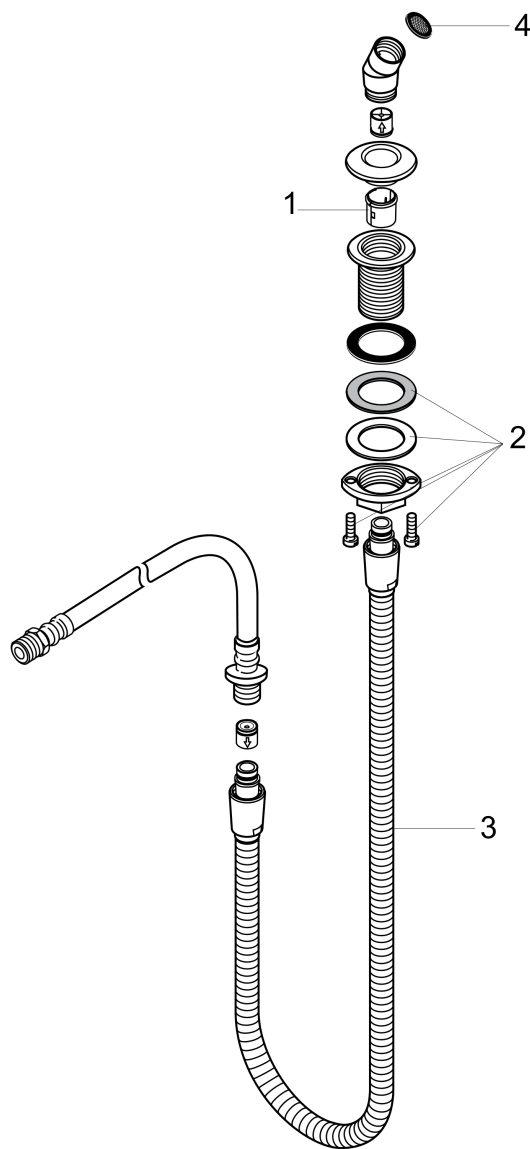

Metal Hose Pull-Out Set for Handshower

Finishes : **chrome**   Part no. : **06438000**

Exploded drawing

Year of production: >10/06

Metal Hose Pull-Out Set for Handshower

Finishes : **chrome**   Part no. : **06438000**

Spare parts list

Year of production: >10/06

Pos.	Description	Part no.	Price	PU
1	insert for shower holder	96942000	-	1
2	fixing set (Ø 32)	13961000	-	1
3	shower hose	97161000	-	1
4	filter packing	94246000	-	1
a	shower holder	28071000	-	1
b	escutcheon Ø 52 mm	97159000	-	1