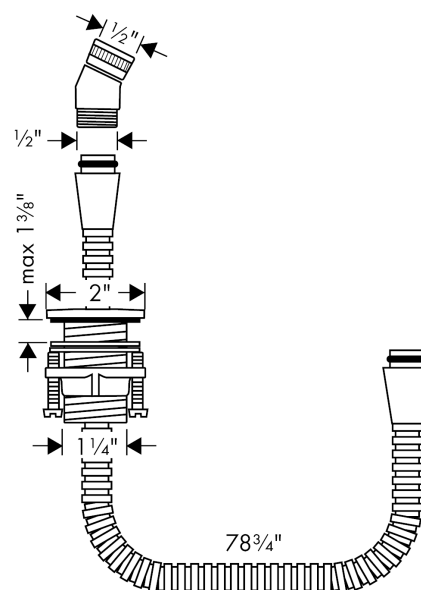

### Spare parts list

Year of production: >10/06

Pos.	Description	Part no.	Price	PU
1	insert for shower holder	96942000	-	1
2	fixing set (Ø 32)	13961000	-	1
3	shower hose	97161000	-	1
4	filter packing	94246000	-	1
a	shower holder	28071000	-	1
b	escutcheon Ø 52 mm	97159000	-	1

### Features

- 1/2" NPT

## Scale drawing

**Metal Hose Pull-Out Set for Handshower**  
Finishes : **brushed nickel**    Part no. : **06438820**

## Exploded drawing

Year of production: >10/06