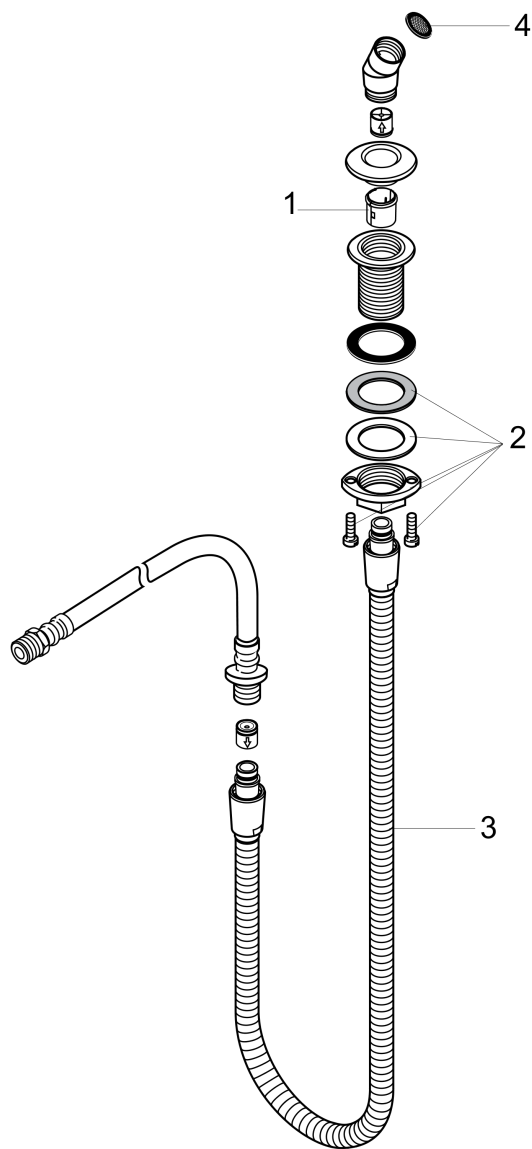

## Scale drawing

**Metal Hose Pull-Out Set for Handshower**  
Finishes : **brushed nickel**    Part no. : **06438820**

## Exploded drawing

Year of production: >10/06

## Metal Hose Pull-Out Set for Handshower

Finishes : **brushed nickel**    Part no. : **06438820**

### Spare parts list

Year of production: >10/06

Pos.	Description	Part no.	Price	PU
1	insert for shower holder	96942000	-	1
2	fixing set (Ø 32)	13961000	-	1
3	shower hose	97161000	-	1
4	filter packing	94246000	-	1
a	shower holder	28071820	-	1
b	escutcheon Ø 52 mm	97159820	-	1