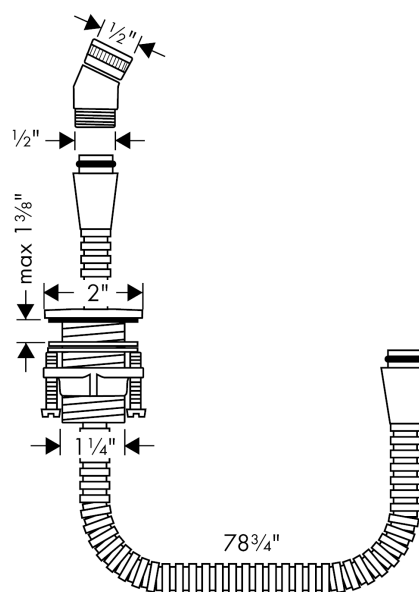

## Metal Hose Pull-Out Set for Handshower

Finishes : **chrome**    Part no. : **06438000**

#### Features

- 1/2" NPT

### Scale drawing