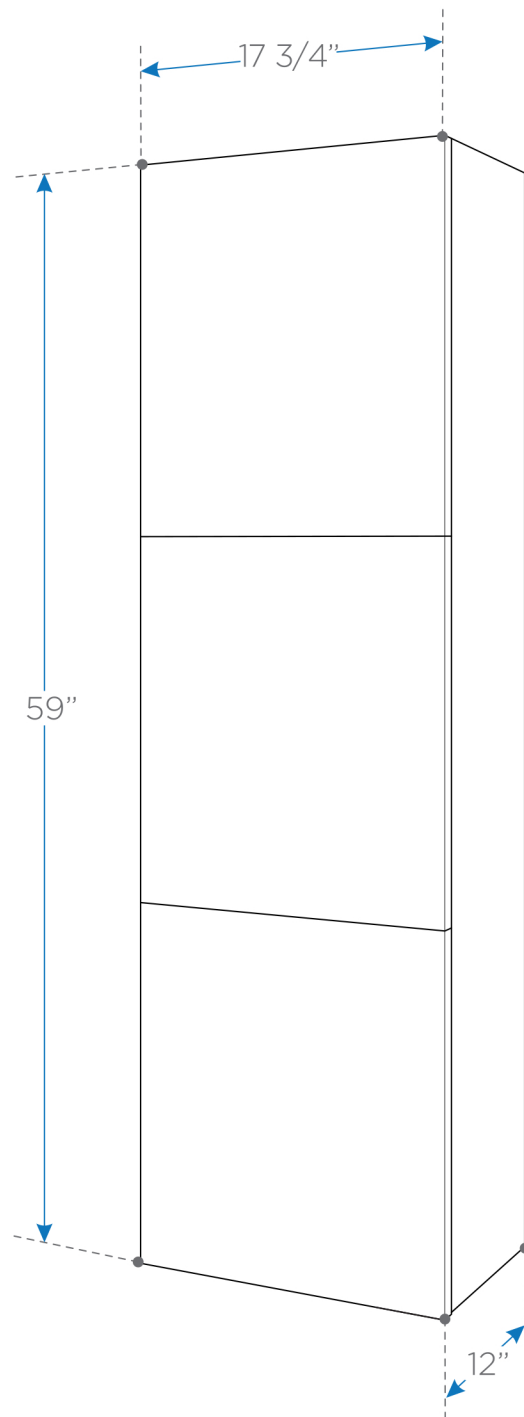

# FST8090

Bathroom Linen Side Cabinet  
w/ 3 Large Storage Areas

**BOX DIMENSIONS: L20" W14" H61" G.W.87LB**