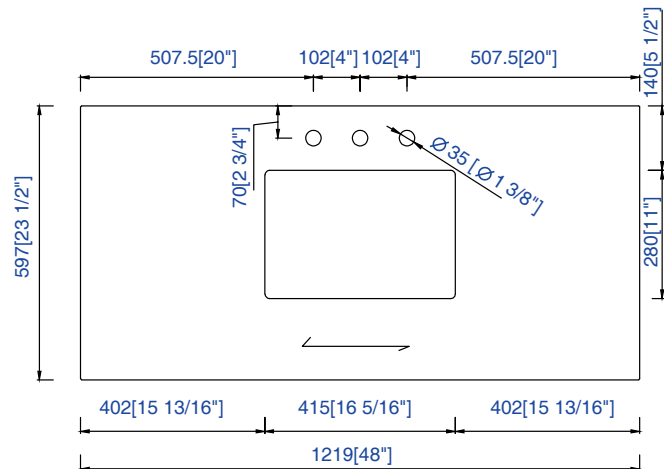

1219mm

Item Number:

420-V48-DKA

JAMES MARTIN

VANITIES

Palm Beach 1219mm Cabinet

Diagrams with Dimensions  
page 03 of 03

NOTE ONE: Countertops are not shown in these diagrams. (Cabinet Only)

NOTE TWO: Wood Backsplash (Shown) is designed for the molding detail to align with sinks in James Martin's Optional Countertops. Customers' own countertops and sinks may align differently.

Please consult our website for Countertop Diagrams: [www.jamesmartinvanities.com](http://www.jamesmartinvanities.com)

# 48" Vanity Top Spec Sheet

James Martin Vanities Company always recommends you consult and/or hire a professional contractor when installing your vanity cabinet and top.

3cm/1.18"  
Countertop

James Martin - Natural Stone Countertop Measurement Specification

James Martin - Natural Stone & Solid Surface Countertop Measurement Specification

James Martin - Quartz Countertop Measurement Specification