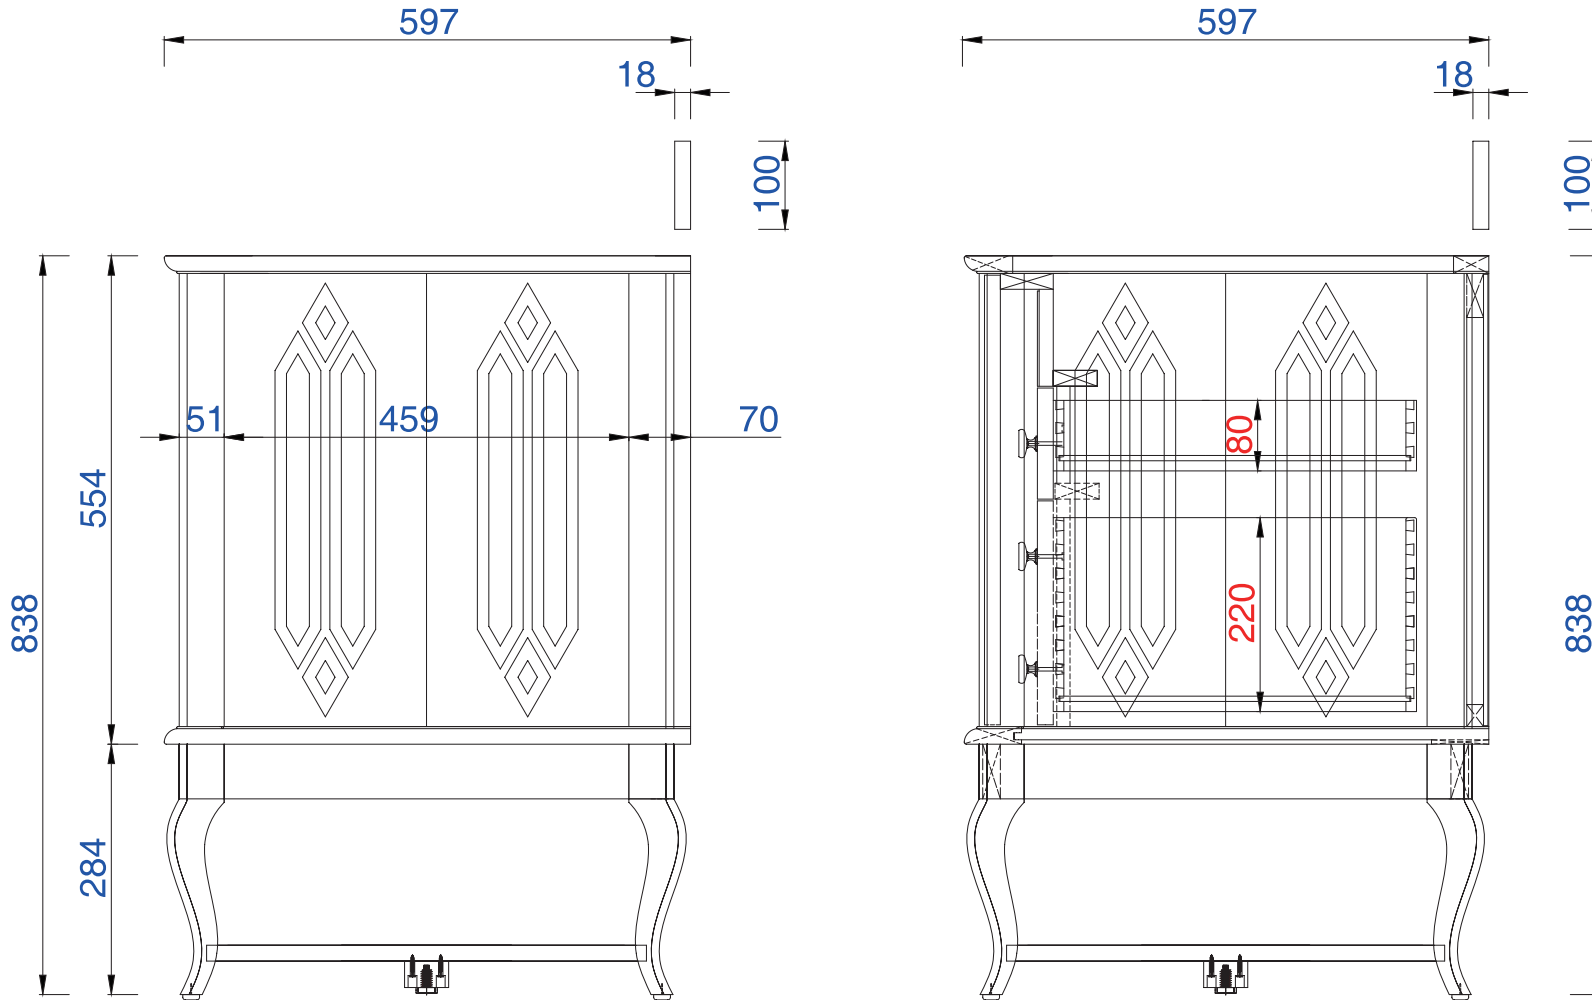

Customers' own countertops and sinks may align differently.

Please consult our website for Countertop Diagrams: [www.jamesmartinvanities.com](http://www.jamesmartinvanities.com)

1219mm

Item Number:  
420-V48-DKA

JAMES MARTIN

VANITIES  
1215

Palm Beach 1219mm Cabinet

Diagrams with Dimensions  
page 02 of 03

NOTE ONE: Countertops are not shown in these diagrams. (Cabinet Only)  
Please consult our website for Countertop Diagrams: [www.jamesmartinvanities.com](http://www.jamesmartinvanities.com)

1219mm

Item Number:

420-V48-DKA

JAMES MARTIN

VANITIES

Palm Beach 1219mm Cabinet

Diagrams with Dimensions  
page 03 of 03

NOTE ONE: Countertops are not shown in these diagrams. (Cabinet Only)

NOTE TWO: Wood Backsplash (Shown) is designed for the molding detail to align with sinks in James Martin's Optional Countertops. Customers' own countertops and sinks may align differently.

Please consult our website for Countertop Diagrams: [www.jamesmartinvanities.com](http://www.jamesmartinvanities.com)