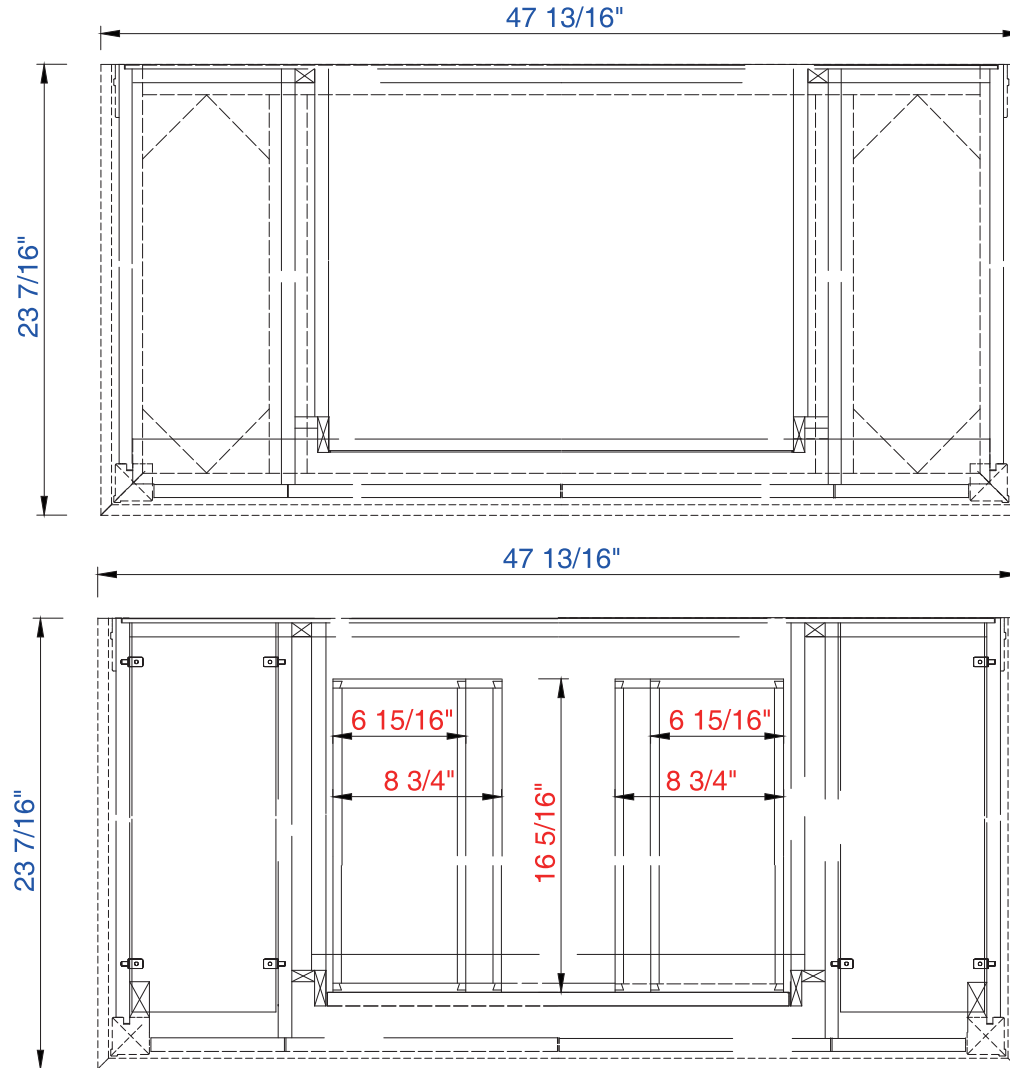

48"

Item Number:

420-V48-DKA

JAMES MARTIN

VANITIES

Palm Beach 48" Cabinet

Diagrams with Dimensions  
page 01 of 03

NOTE ONE: Countertops are not shown in these diagrams. (Cabinet Only)

NOTE TWO: Wood Backsplash (Shown) is designed for the molding detail to align with sinks in James Martin's Optional Countertops. Customers' own countertops and sinks may align differently.

Please consult our website for Countertop Diagrams: [www.jamesmartinvanities.com](http://www.jamesmartinvanities.com)

48"

Item Number:

420-V48-DKA

JAMES MARTIN

VANITIES

Palm Beach 48" Cabinet

Diagrams with Dimensions  
page 02 of 03

NOTE ONE: Countertops are not shown in these diagrams. (Cabinet Only)  
Please consult our website for Countertop Diagrams: [www.jamesmartinvanities.com](http://www.jamesmartinvanities.com)

48"

Item Number:

420-V48-DKA

JAMES MARTIN

VANITIES

Palm Beach 48" Cabinet

Diagrams with Dimensions  
page 03 of 03

NOTE ONE: Countertops are not shown in these diagrams. (Cabinet Only)