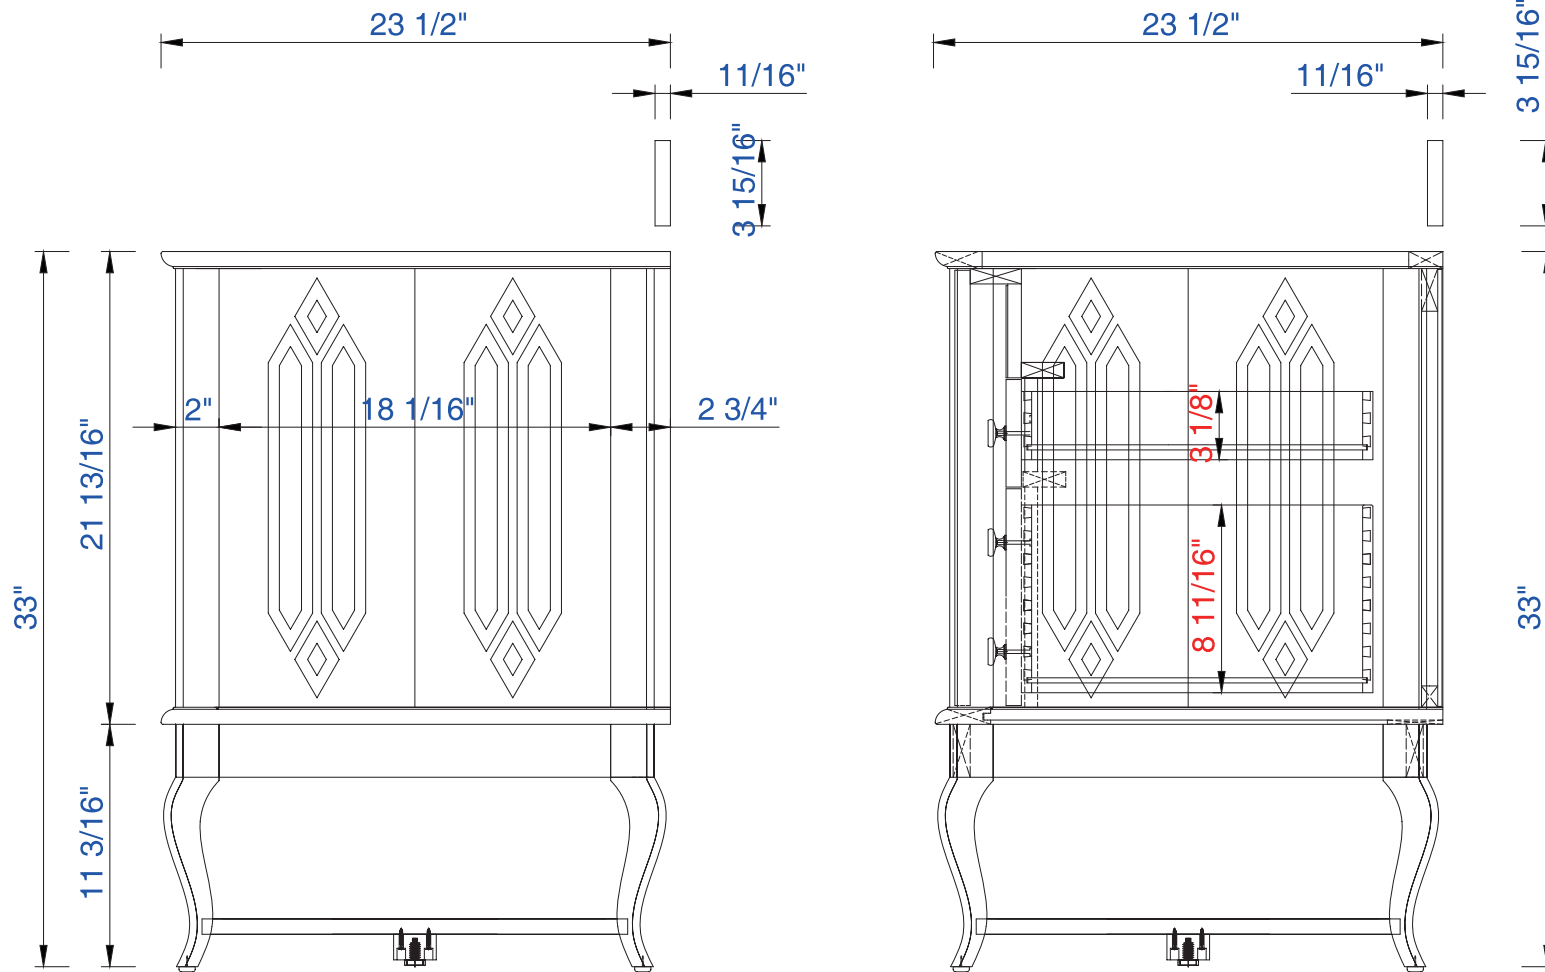

48"

Item Number:

420-V48-DKA

JAMES MARTIN

VANITIES

Palm Beach 48" Cabinet

Diagrams with Dimensions  
page 02 of 03

NOTE ONE: Countertops are not shown in these diagrams. (Cabinet Only)  
Please consult our website for Countertop Diagrams: [www.jamesmartinvanities.com](http://www.jamesmartinvanities.com)

48"

Item Number:

420-V48-DKA

JAMES MARTIN

VANITIES

Palm Beach 48" Cabinet

Diagrams with Dimensions  
page 03 of 03

NOTE ONE: Countertops are not shown in these diagrams. (Cabinet Only)

NOTE TWO: Wood Backsplash (Shown) is designed for the molding detail to align with sinks in James Martin's Optional Countertops. Customers' own countertops and sinks may align differently.

Please consult our website for Countertop Diagrams: [www.jamesmartinvanities.com](http://www.jamesmartinvanities.com)

1219mm

Item Number:  
420-V48-DKA

JAMES MARTIN

VANITIES

Palm Beach 1219mm Cabinet

Diagrams with Dimensions  
page 01 of 03

NOTE ONE: Countertops are not shown in these diagrams. (Cabinet Only)

NOTE TWO: Wood Backsplash (Shown) is designed for the molding detail to align with sinks in James Martin's Optional Countertops.