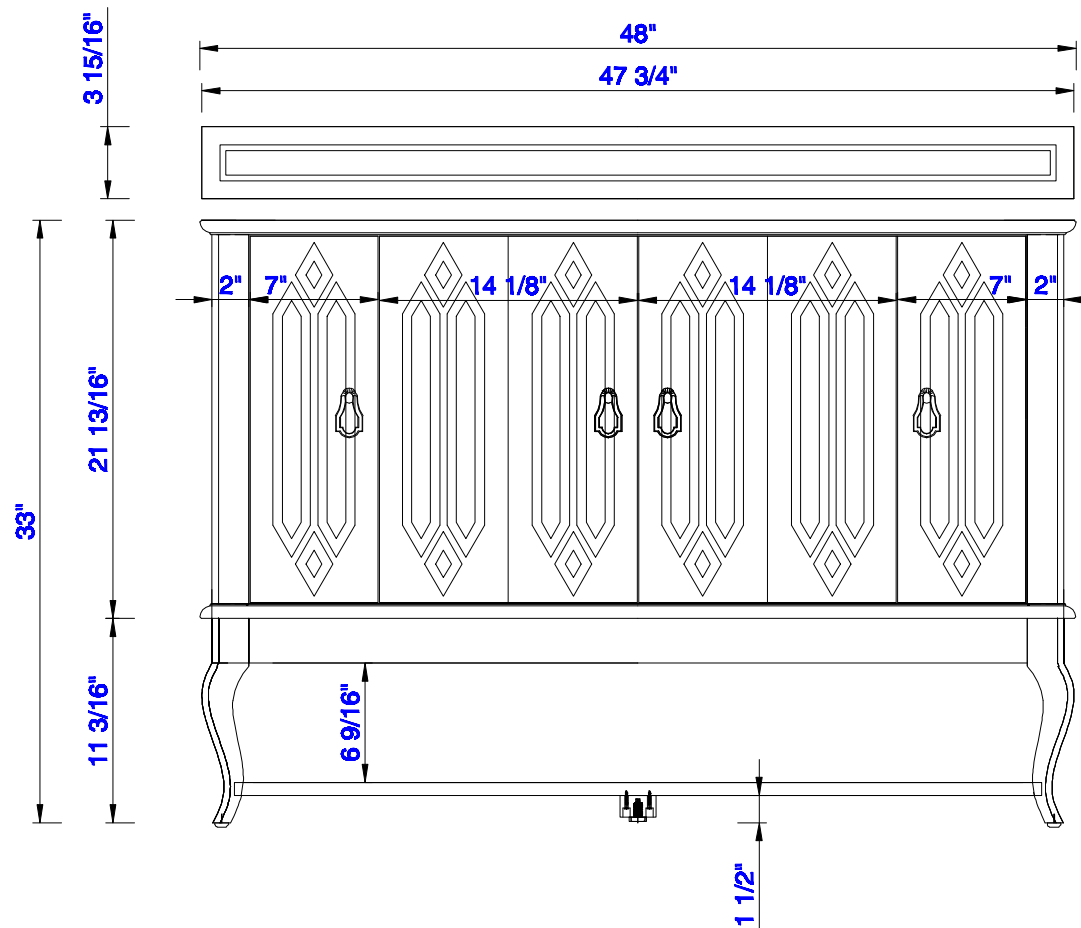

48"

Item Number:

420-V48-DKA

JAMES MARTIN

VANITIES

Palm Beach 48" Cabinet

Diagrams with Dimensions  
page 01 of 03

NOTE ONE: Countertops are not shown in these diagrams. (Cabinet Only)

NOTE TWO: Wood Backsplash (Shown) is designed for the molding detail to align with sinks in James Martin's Optional Countertops. Customers' own countertops and sinks may align differently.

Please consult our website for Countertop Diagrams: [www.jamesmartinvanities.com](http://www.jamesmartinvanities.com)

48"

Item Number:

420-V48-DKA

JAMES MARTIN

VANITIES

Palm Beach 48" Cabinet

Diagrams with Dimensions  
page 02 of 03

NOTE ONE: Countertops are not shown in these diagrams. (Cabinet Only)  
Please consult our website for Countertop Diagrams: [www.jamesmartinvanities.com](http://www.jamesmartinvanities.com)

48"

Item Number:

420-V48-DKA

JAMES MARTIN

VANITIES

Palm Beach 48" Cabinet

Diagrams with Dimensions  
page 03 of 03

NOTE ONE: Countertops are not shown in these diagrams. (Cabinet Only)