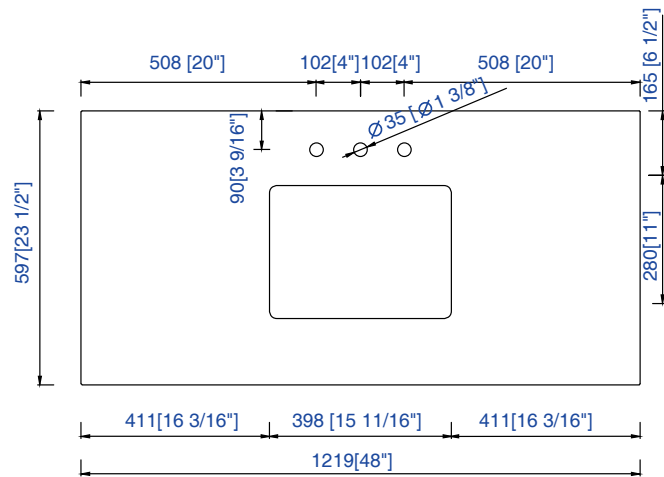

JAMES MARTIN

VANITIES  
1215

Palm Beach 1219mm Cabinet

Diagrams with Dimensions  
page 02 of 03

NOTE ONE: Countertops are not shown in these diagrams. (Cabinet Only)  
Please consult our website for Countertop Diagrams: [www.jamesmartinvanities.com](http://www.jamesmartinvanities.com)

1219mm

Item Number:

420-V48-DKA

JAMES MARTIN

VANITIES

Palm Beach 1219mm Cabinet

Diagrams with Dimensions  
page 03 of 03

NOTE ONE: Countertops are not shown in these diagrams. (Cabinet Only)

NOTE TWO: Wood Backsplash (Shown) is designed for the molding detail to align with sinks in James Martin's Optional Countertops. Customers' own countertops and sinks may align differently.

Please consult our website for Countertop Diagrams: [www.jamesmartinvanities.com](http://www.jamesmartinvanities.com)

# 48" Vanity Top Spec Sheet

James Martin Vanities Company always recommends you consult and/or hire a professional contractor when installing your vanity cabinet and top.

3cm/1.18"  
Countertop

James Martin - Natural Stone Countertop Measurement Specification