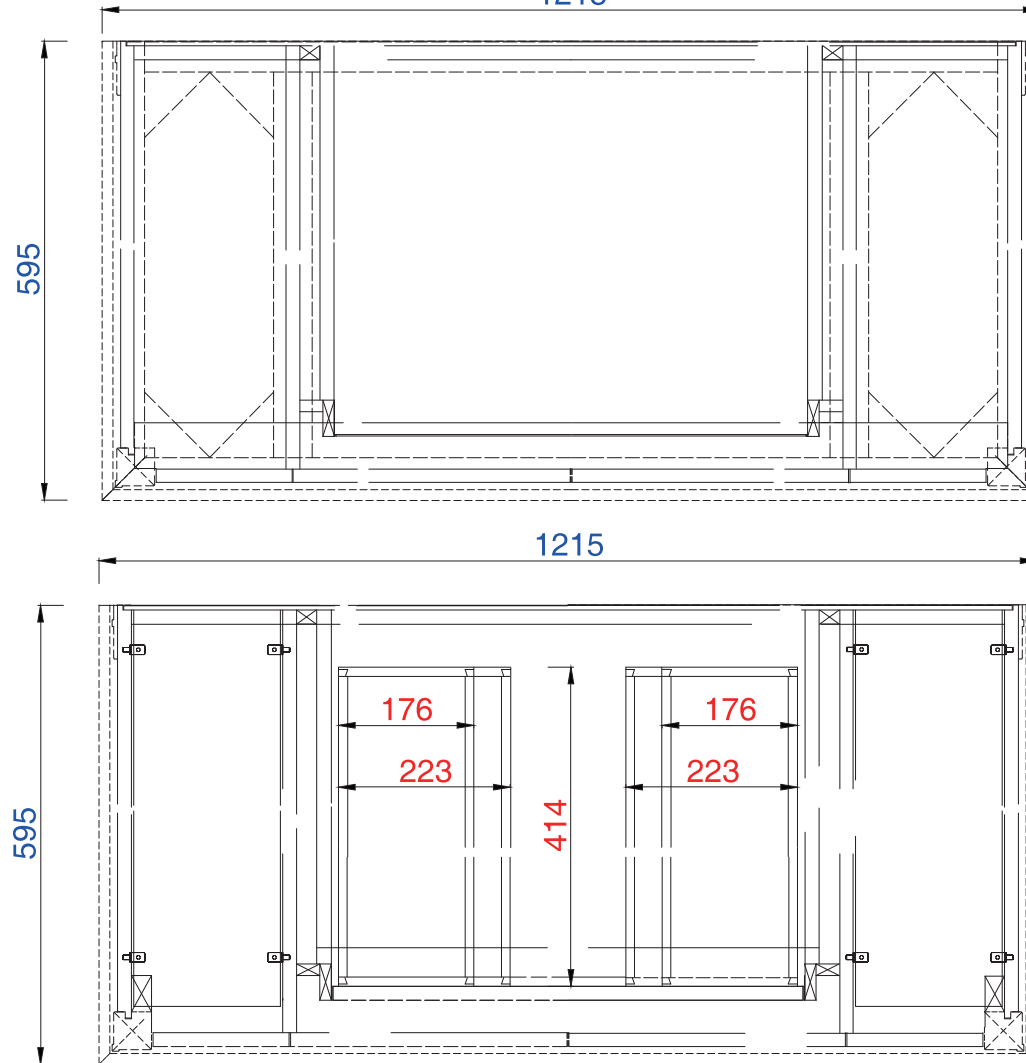

1219mm

Item Number:  
420-V48-DKA

JAMES MARTIN

VANITIES

Palm Beach 1219mm Cabinet

Diagrams with Dimensions  
page 01 of 03

NOTE ONE: Countertops are not shown in these diagrams. (Cabinet Only)

NOTE TWO: Wood Backsplash (Shown) is designed for the molding detail to align with sinks in James Martin's Optional Countertops.

Customers' own countertops and sinks may align differently.

Please consult our website for Countertop Diagrams: [www.jamesmartinvanities.com](http://www.jamesmartinvanities.com)

1219mm

Item Number:  
420-V48-DKA

JAMES MARTIN

VANITIES  
1215

Palm Beach 1219mm Cabinet

Diagrams with Dimensions  
page 02 of 03

NOTE ONE: Countertops are not shown in these diagrams. (Cabinet Only)  
Please consult our website for Countertop Diagrams: [www.jamesmartinvanities.com](http://www.jamesmartinvanities.com)

1219mm

Item Number:

420-V48-DKA

JAMES MARTIN

VANITIES

Palm Beach 1219mm Cabinet

Diagrams with Dimensions  
page 03 of 03

NOTE ONE: Countertops are not shown in these diagrams. (Cabinet Only)