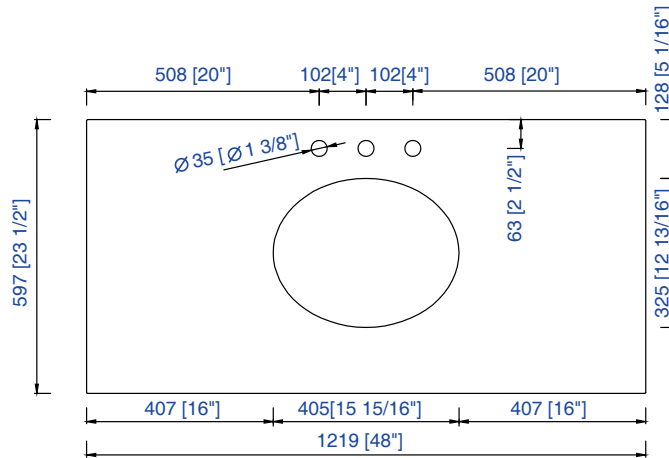

JAMES MARTIN

VANITIES  
1215

Palm Beach 1219mm Cabinet

Diagrams with Dimensions  
page 02 of 03

NOTE ONE: Countertops are not shown in these diagrams. (Cabinet Only)  
Please consult our website for Countertop Diagrams: [www.jamesmartinvanities.com](http://www.jamesmartinvanities.com)

1219mm

Item Number:

420-V48-DKA

JAMES MARTIN

VANITIES

Palm Beach 1219mm Cabinet

Diagrams with Dimensions  
page 03 of 03

NOTE ONE: Countertops are not shown in these diagrams. (Cabinet Only)

NOTE TWO: Wood Backsplash (Shown) is designed for the molding detail to align with sinks in James Martin's Optional Countertops. Customers' own countertops and sinks may align differently.

Please consult our website for Countertop Diagrams: [www.jamesmartinvanities.com](http://www.jamesmartinvanities.com)

# 48" Vanity Top Spec Sheet

James Martin Vanities Company always recommends you consult and/or hire a professional contractor when installing your vanity cabinet and top.

3cm/1.18"  
Countertop

James Martin - Natural Stone Countertop Measurement Specification