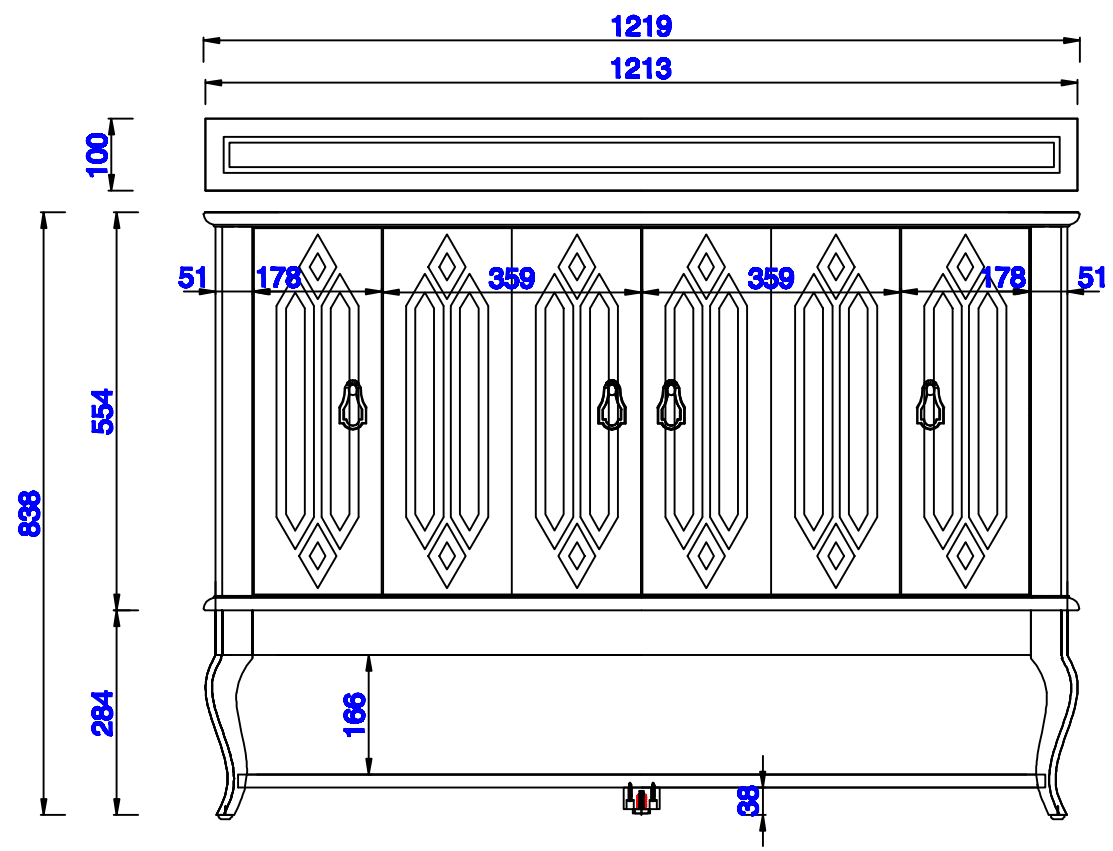

NOTE TWO: Wood Backsplash (Shown) is designed for the molding detail to align with sinks in James Martin's Optional Countertops. Customers' own countertops and sinks may align differently.

Please consult our website for Countertop Diagrams: [www.jamesmartinvanities.com](http://www.jamesmartinvanities.com)

1219mm

Item Number:  
420-V48-DKA

JAMES MARTIN

VANITIES

Palm Beach 1219mm Cabinet

Diagrams with Dimensions  
page 01 of 03

NOTE ONE: Countertops are not shown in these diagrams. (Cabinet Only)

NOTE TWO: Wood Backsplash (Shown) is designed for the molding detail to align with sinks in James Martin's Optional Countertops.

Customers' own countertops and sinks may align differently.

Please consult our website for Countertop Diagrams: [www.jamesmartinvanities.com](http://www.jamesmartinvanities.com)

1219mm

Item Number:  
420-V48-DKA