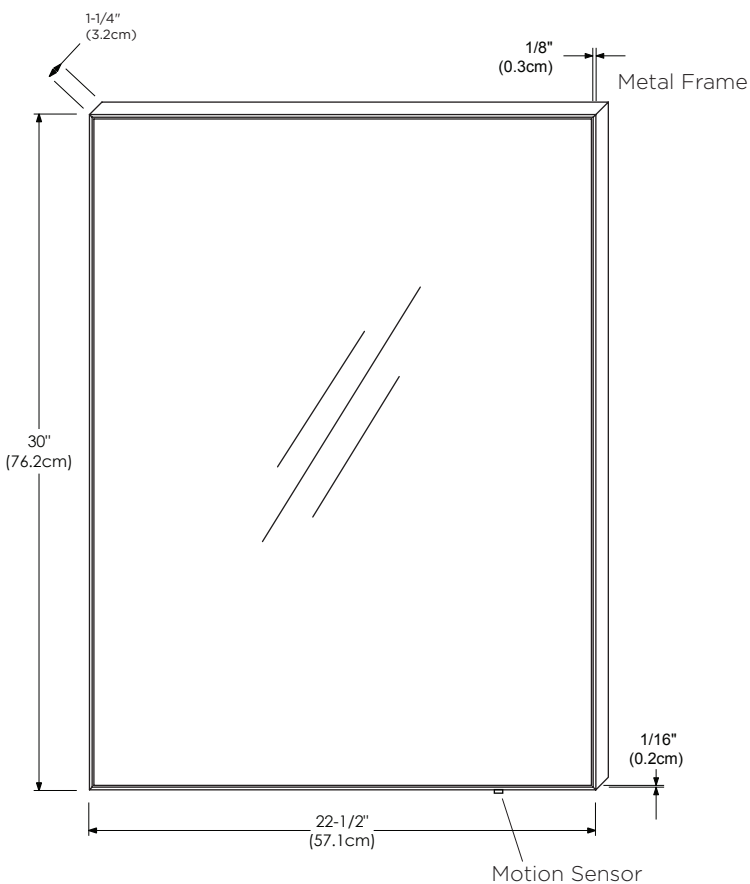

CONTEMPORARY STYLE LED MIRROR

RONBOW

MODEL: 600823-COLOR

SPECIFICATION SHEET

ACCESSORIES

LED Mirror

LED radiates from four sides of mirror (1008 lumens, 10 W)

Motion sensor on bottom controls LED light on/off

Aluminum Frame

Swipe hand under motion sensor to activate LED

5500k color temperature

Available finishes:

POLISHED NICKEL BN

FRONT