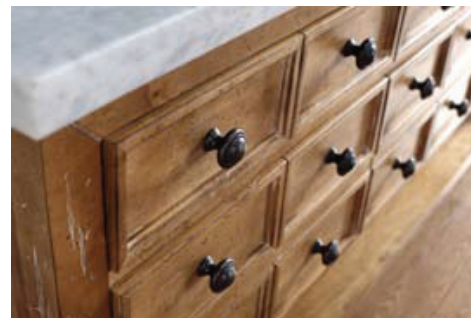

Carrara White Marble

Tropic Brown Granite

Galala Beige Marble

Absolute Black Granite - Rustic

Santa Cecilia Granite

Absolute Black Granite - Polished

500-M26-HON  
Malibu 26" Mirror

Shown with:  
4cm Carrara White Marble Top  
Six Stone Colors available