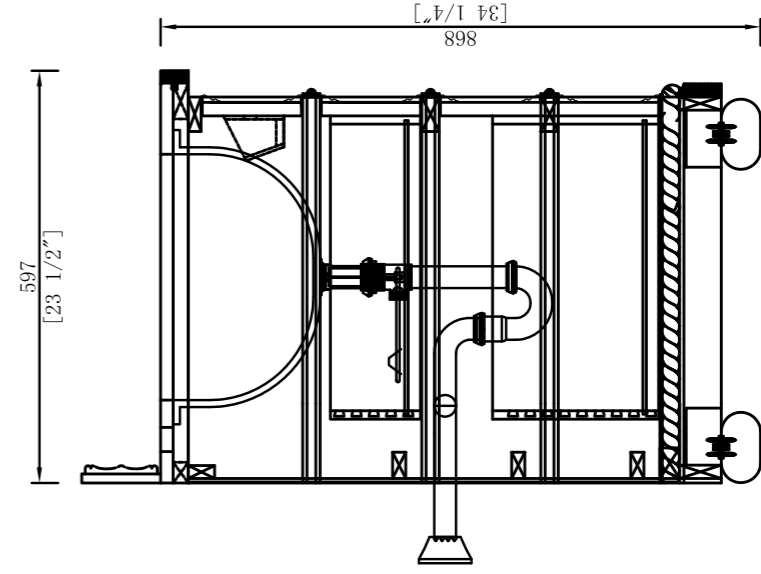

REGENT 60" DOUBLE VANITY

200-V60D-ENB

PAGE 1 of 2

JAMES MARTIN
FURNITURE

REGENT 60" DOUBLE VANITY

200-V60D-ENB

PAGE 2 of 2

JAMES MARTIN
FURNITURE