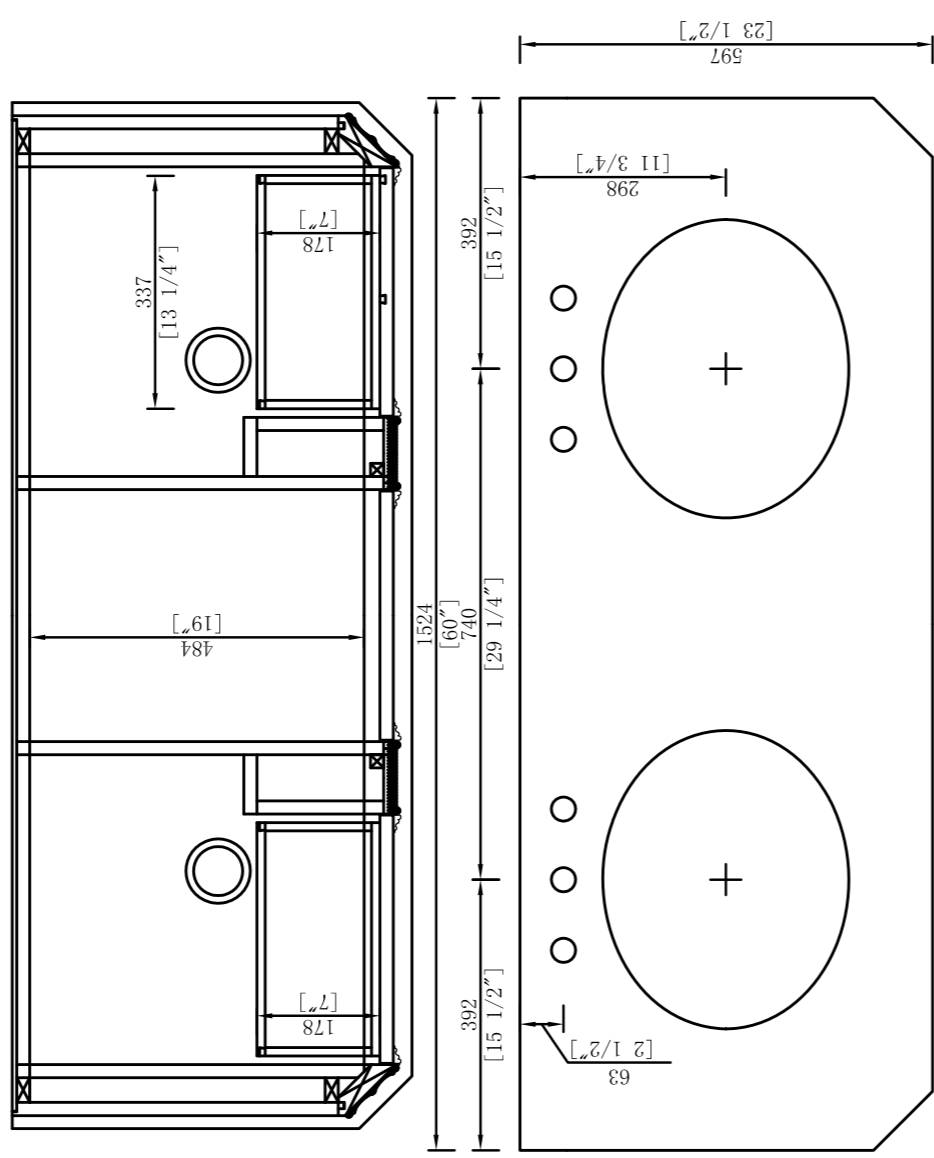

REGENT 60" DOUBLE VANITY

200-V60D-ENB

PAGE 1 of 2

JAMES MARTIN
FURNITURE

REGENT 60" DOUBLE VANITY

200-V60D-ENB

PAGE 2 of 2

JAMES MARTIN
FURNITURE