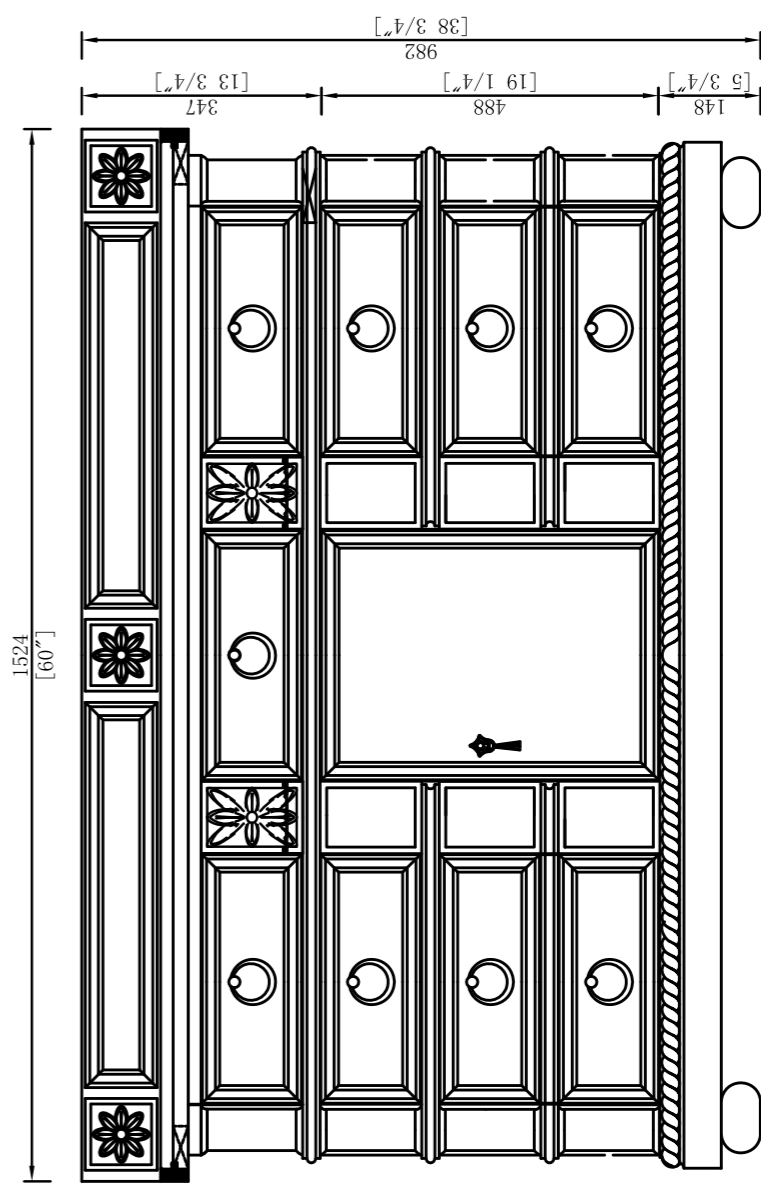

REGENT 60" DOUBLE VANITY

200-V60D-ENB

PAGE 1 of 2

JAMES MARTIN
FURNITURE

REGENT 60" DOUBLE VANITY

200-V60D-ENB

PAGE 2 of 2

JAMES MARTIN
FURNITURE