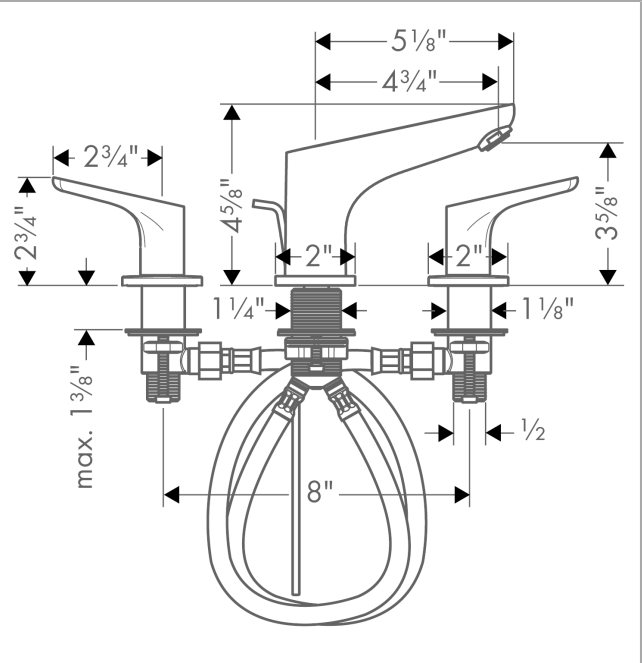

Scale drawing