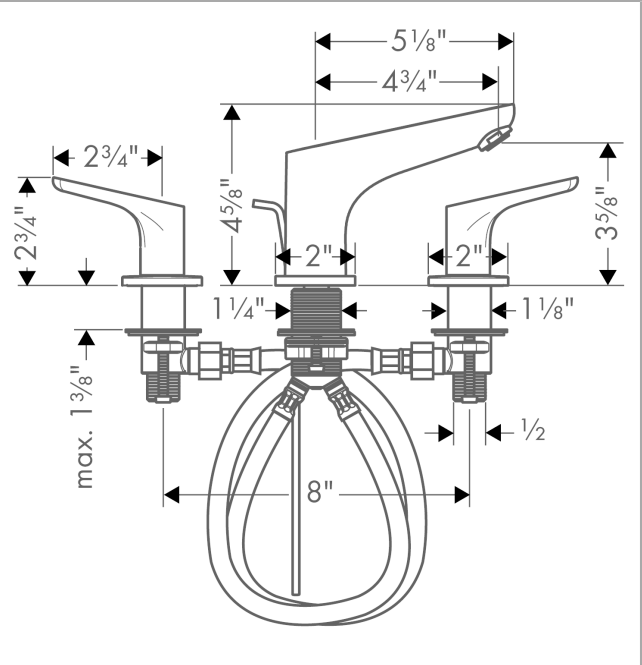

Year of production: >01/12

Pos.	Description	Part no.	Price	PU
1	aerator M24x1 (5 l/min)	88744000	-	1
2	escutcheon for spout	97505000	-	1
3	O-ring 11x2	98127000	-	1
4	fixing set (Ø 32)	13961000	-	1
5	connection hose 17½" M10x1 3/8"	94071001	-	1
6	shut off unit right closing	94009000	-	1
7	shut off unit left closing	94008000	-	1
8	handle	95930001	-	1
9	pull rod	96657000	-	1
a	pop up waste	88509000	-	1

Focus

Focus 100 Widespread Faucet

Finishes : **brushed nickel** Part no. : **04369820**

Description

Features

- Solid brass
- Aerated spray
- Flow: 1.2 GPM
- 90° ceramic valves
- Includes pop-up assembly
- California Low Lead / Section 116875 CHSC

Item details

List Price \$ 470.00

Technology

Compliance

Product image

Scale drawing

Focus

Focus 100 Widespread Faucet

Pos.	Description	Part no.	Price	PU
1	aerator M24x1 (5 l/min)	88744820	-	1
2	escutcheon for spout	97505820	-	1
3	O-ring 11x2	98127000	-	1
4	fixing set (Ø 32)	13961000	-	1
5	connection hose 17½" M10x1 3/8"	94071001	-	1
6	shut off unit right closing	94009000	-	1
7	shut off unit left closing	94008000	-	1
8	handle	95930821	-	1
9	pull rod	96657820	-	1
a	pop up waste	88509820	-	1