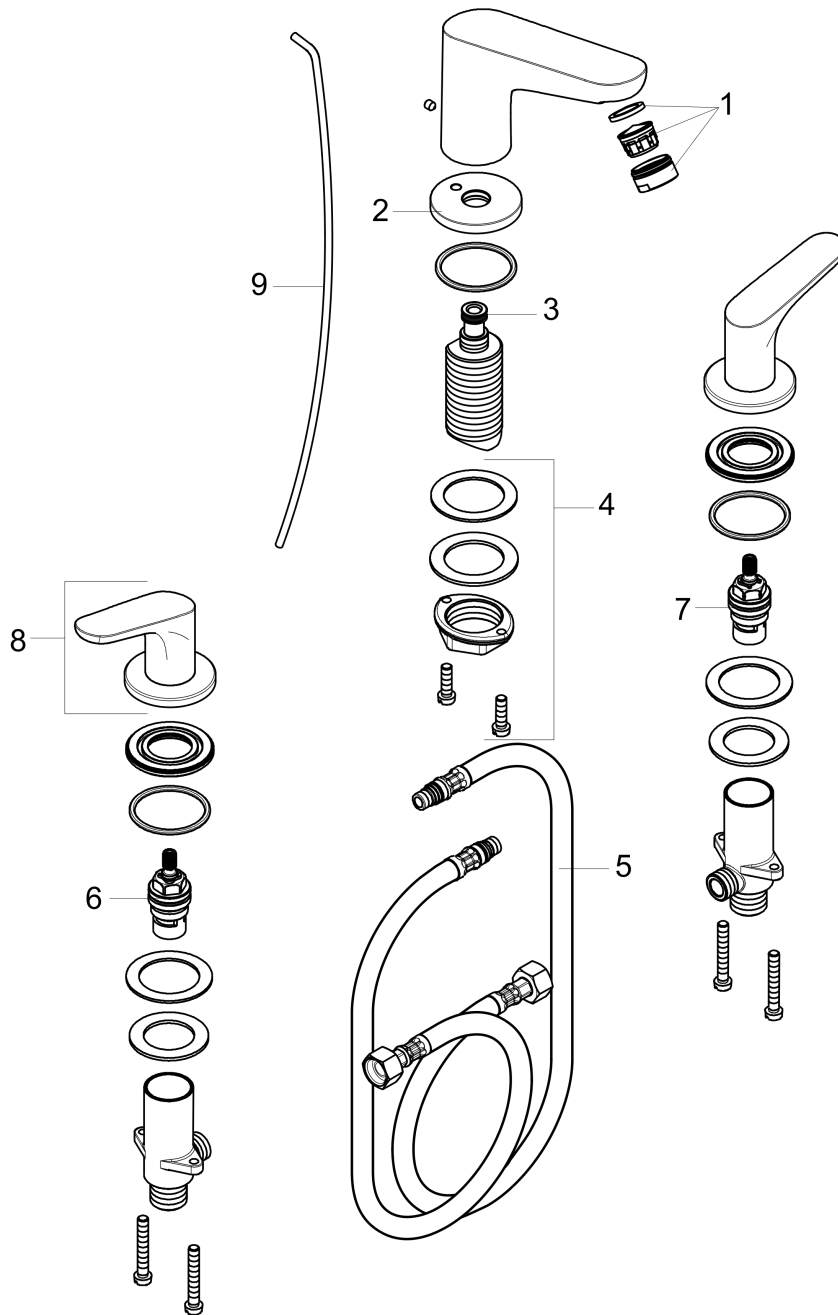

Focus

Focus 100 Widespread Faucet

Finishes : **chrome** Part no. : **04369000**

Exploded drawing

Year of production: >01/12

Focus

Focus 100 Widespread Faucet

Finishes : **chrome** Part no. : **04369000**

Spare parts list

Year of production: >01/12

Pos.	Description	Part no.	Price	PU
1	aerator M24x1 (5 l/min)	88744000	-	1
2	escutcheon for spout	97505000	-	1
3	O-ring 11x2	98127000	-	1
4	fixing set (Ø 32)	13961000	-	1
5	connection hose 17½" M10x1 3/8"	94071001	-	1
6	shut off unit right closing	94009000	-	1
7	shut off unit left closing	94008000	-	1
8	handle	95930001	-	1
9	pull rod	96657000	-	1
a	pop up waste	88509000	-	1