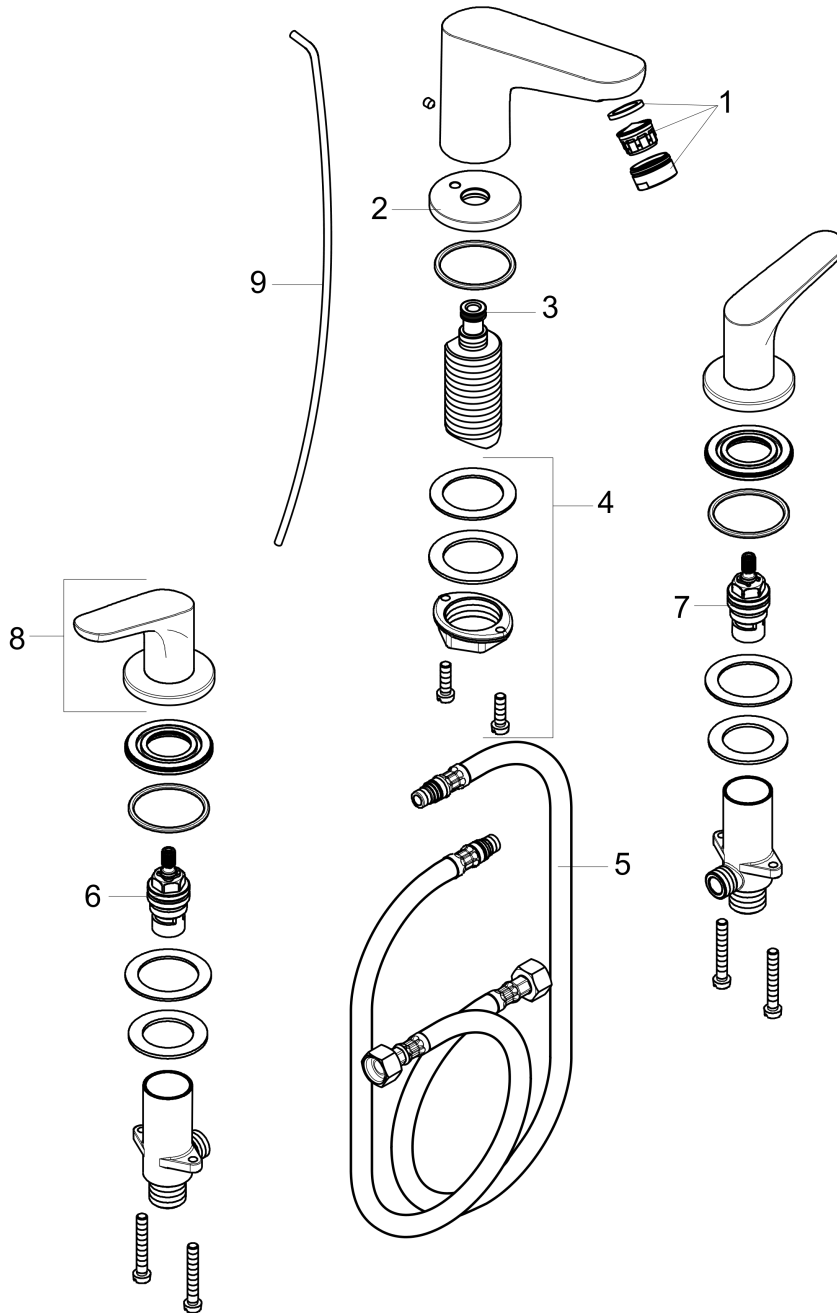

Year of production: >01/12

Pos.	Description	Part no.	Price	PU
1	aerator M24x1 (5 l/min)	88744000	-	1
2	escutcheon for spout	97505000	-	1
3	O-ring 11x2	98127000	-	1
4	fixing set (Ø 32)	13961000	-	1
5	connection hose 17½" M10x1 3/8"	94071001	-	1
6	shut off unit right closing	94009000	-	1
7	shut off unit left closing	94008000	-	1
8	handle	95930001	-	1
9	pull rod	96657000	-	1
a	pop up waste	88509000	-	1

Focus

Focus 100 Widespread Faucet

Finishes : **brushed nickel** Part no. : **04369820**

Description

Features

- Solid brass
- Aerated spray
- Flow: 1.2 GPM
- 90° ceramic valves
- Includes pop-up assembly
- California Low Lead / Section 116875 CHSC

Finishes : **brushed nickel** Part no. : **04369820**

Exploded drawing

Year of production: >01/12

Focus

Focus 100 Widespread Faucet

Finishes : **brushed nickel** Part no. : **04369820**

Spare parts list

Year of production: >01/12

Pos.	Description	Part no.	Price	PU
1	aerator M24x1 (5 l/min)	88744820	-	1
2	escutcheon for spout	97505820	-	1
3	O-ring 11x2	98127000	-	1
4	fixing set (Ø 32)	13961000	-	1
5	connection hose 17½" M10x1 3/8"	94071001	-	1
6	shut off unit right closing	94009000	-	1
7	shut off unit left closing	94008000	-	1
8	handle	95930821	-	1
9	pull rod	96657820	-	1
a	pop up waste	88509820	-	1