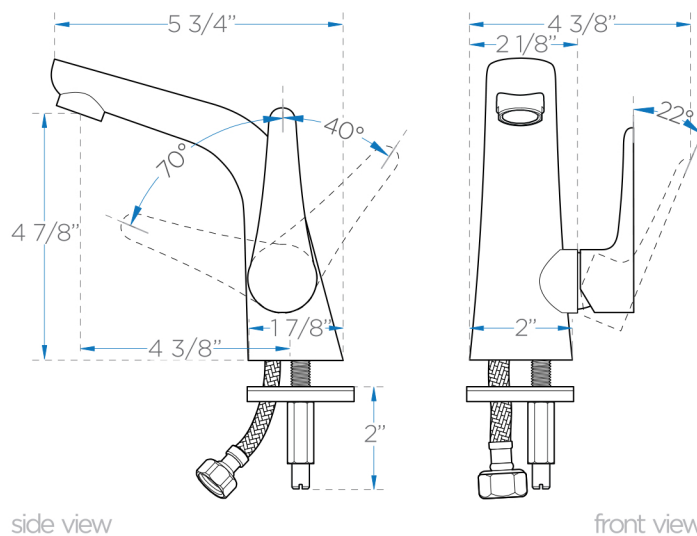

CESANO

FFT3701CH

Single Hole Mount Bathroom Vanity Faucet

FEATURES:

- Chrome Finish
- 1/2" - 14 NPS Connection
- Solid Brass Body
- Single Hole Faucet Mount
- Kerox Mixing Valve w/ Water Saving Control

BOX DIMENSIONS: L9 5/8" W9" H6 1/2" G.W.4LB