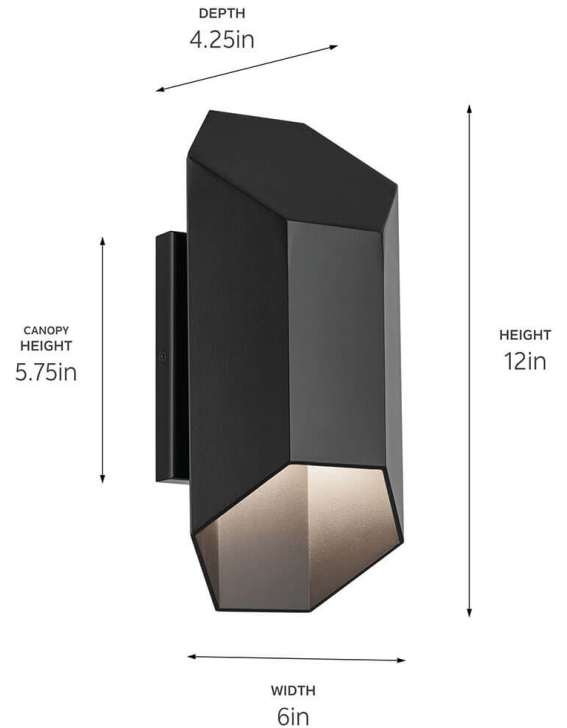

SPECIFICATIONS

Certifications/Qualifications

ADA Compliant	No
Prop65	No
Dark Sky Compliant	Yes
Location Rating	Wet
	kichler.com/warranty

Dimensions

Height	12"
Width	6"
Height From Center Of Wall Opening (Spec Sheet)	6"
Extension	4.25"
Weight	2.16 LBS
Canopy Height	1"
Canopy Width	4.5"
Canopy Depth	5.75"

Electrical

Input Voltage	120 V

Light Source

Light Source	Integrated LED
Lamp Included	Integrated
# Of Bulbs/LED Modules	1
Max Or Nominal Watt	8 W
Max Wattage/Range	8
Dimmable	Yes
Dimmable Notes	This LED Is Compatible With Most Standard Incandescent Dimmers, LED Dimmers, And Electronic Low Voltage Dimmers. For More Information, Go To Kichler.com/dimming.

Photometrics

Color Rendering Index	90
Color Temperature Range	3000 K
Delivered Lumens	400
Delivered Efficacy (Lumens/Watt)	39.9

Mounting/Installation

Interior/Exterior	Exterior Product
Mounting Weight	2.16 LBS
Lead Wire Length	6
Wire Connectors	Wire Nuts

FIXTURE ATTRIBUTES

Housing/Glass

Primary Material	Aluminum
Shade Included	Yes
Shade Description	Metal Hexagon Shade
Shade Dimensions	6 SQ X 12

Product/Ordering Information

SKU	49607BKLED
Finish	Black
UPC	783927043861

Finishes

- Black
- Textured Architectural Bronze

ALSO IN THIS FAMILY