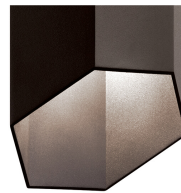

**SPECIFICATIONS**

**Certifications/Qualifications**

ADA Compliant	No
Prop65	No
Dark Sky Compliant	Yes
Location Rating	Wet
	<a href="http://kichler.com/warranty">kichler.com/warranty</a>

**Dimensions**

Height	12"
Width	6"
Height From Center Of Wall Opening (Spec Sheet)	6"
Extension	4.25"
Weight	2.16 LBS
Canopy Height	1"
Canopy Width	4.5"
Canopy Depth	5.75"

**FIXTURE ATTRIBUTES**

**Housing/Glass**

Primary Material	Aluminum
Shade Included	Yes
Shade Description	Metal Hexagon Shade
Shade Dimensions	6 SQ X 12

**Product/Ordering Information**

SKU	49607BKLED
Finish	Black
UPC	783927043861

**Finishes**

- Black
- Textured Architectural Bronze

**ALSO IN THIS FAMILY**

49608AZTLED

49608BKLED