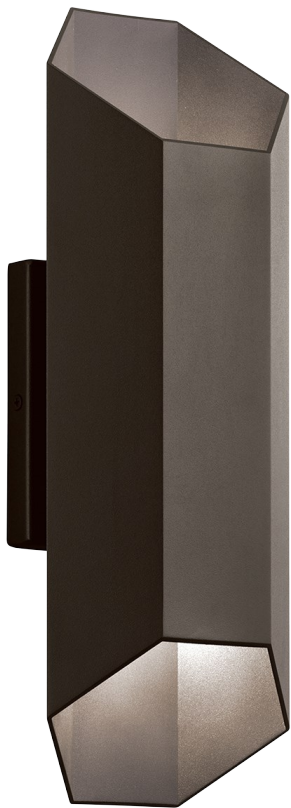

Estella Collection

Estella 2 Light LED Outdoor Wall Light in AZT AZT

49608AZTLED (Textured Architectural Bronze)

Dimensions

Height	16.50"
Width	6.00"

Project Name: _____
 Location: _____
 Type: _____
 Qty: _____
 Comments: _____

Ordering Information

Product ID	49608AZTLED
Finish	Textured Architectural Bronze
Collection	Estella Collection

Dimensions

Extension	4.25"
Height from center of Wall opening	8.25"
Base Backplate	4.50 X 5.75
Weight	3.26 LBS

Photometrics

Kelvin Temperature	3000K
Color Rendering Index	90

Specifications

Material	Aluminum
Glass Description	Clear Tempered Glass With Inside Etch

Electrical

Dimmable	Yes
Dimmable Notes	This LED is compatible with most standard incandescent dimmers, LED dimmers, and electronic low voltage dimmers. For more information, go to Kichler.com/dimming .
Voltage	120V
Input Voltage	Single(120)

Estella Collection
Estella 2 Light LED Outdoor Wall Light in AZT
AZT

49608AZTLED (Textured Architectural Bronze)

Project Name: _____
Location: _____
Type: _____
Qty: _____
Comments: _____
