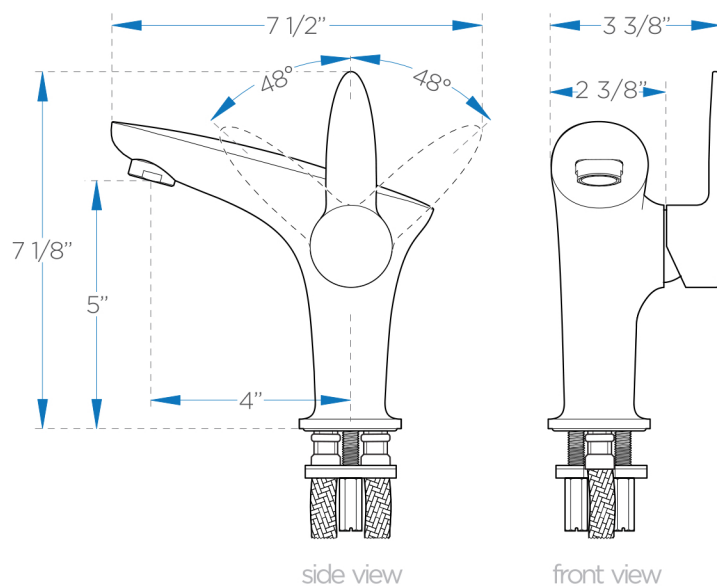

RIENZA

FFT3201CH

Single Hole Mount Bathroom Vanity Faucet

FEATURES:

- Chrome Finish
- Solid Brass Body
- 1/2" - 14 NPS Connection
- Single Hole Faucet Mount
- Kerox Mixing Valve
w/ Water Saving Control

BOX DIMENSIONS: L9 5/8" W9" H6 1/2" G.W.6 1/2LB