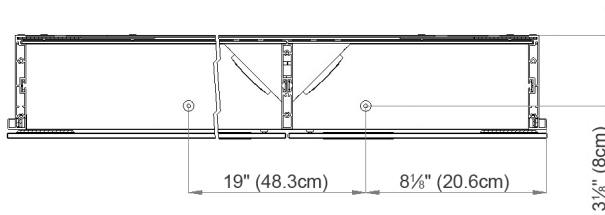

**LED**

**SIDLER**  
*is Leidenschaft*

Mirror Cabinet  
*Armoire de toilette*

LED 2/35 1/4"/L AS  
SIDLER No.: 1.709.010

SIDLER International Ltd.  
Made in Switzerland  
Vancouver, BC  
www.sidler-international.com

Recessed Application

Electrical connection  
*Raccord électrique*

Socket  
*Prise de courant*

Fastening hole below  
*Trous de fixation en bas*

Fastening hole above  
*Trous de fixation en au-dessus*

Aluminium case  
2 LED strip 26W  
dimmbable  
2 sockets  
6 adjustable glass trays  
1 cosmetic box, 1 cosmetic mirror

*Boîtier en aluminium*  
*2 LED bande 26W*  
*graduable*  
*2 prises*  
*6 étagères en verre réglables*  
*1 boîte cosmétique, 1 miroir à loupe*

Electrical installation shall be performed  
by a qualified licensed electrician

*Des installations électriques doivent être faites*  
*par un électricien qualifié avec une licence*

Rough opening: 30 3/4 x 34 1/2

Surface Mount

The dimensions in centimetres/inches go with the reservation of the factory tolerance, later modifications if necessary as well as further possibilities of installation. The responsibility for consequences of incorrect and incomplete dimensions is out of question.