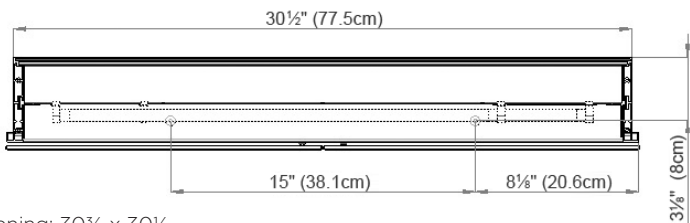

LED

SIDLER
is Leidenschaft

Mirror Cabinet
Armoire de toilette

LED 2/31 1/4"
SIDLER No.: 1.708.000

SIDLER International Ltd.
Made in Switzerland
Vancouver, BC
www.sidler-international.com

Recessed Application

Electrical connection
Raccord électrique

Socket
Prise de courant

Fastening hole below
Trous de fixation en bas

Fastening hole above
Trous de fixation en au-dessus

Rough opening: 30 3/4 x 30 1/2

Aluminium case
2 LED strip 23W
dimnable
2 sockets
6 adjustable glass trays
1 cosmetic box, 1 cosmetic mirror

Boîtier en aluminium
2 LED bande 23W
graduable
2 prises
6 étagères en verre réglables
1 boîte cosmétique, 1 miroir à loupe

Electrical installation shall be performed
by a qualified licensed electrician