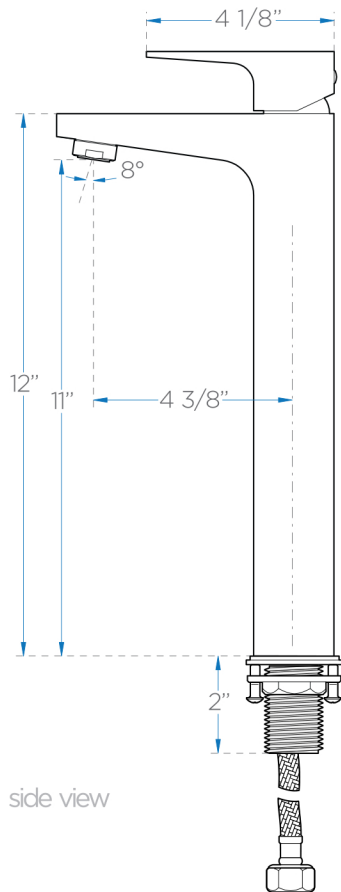

VELINO

FFT3002CH

Single Hole Vessel Mount Bathroom Vanity Faucet

FEATURES:

- Chrome Finish
- Solid Brass Body
- 1/2" - 14 NPS Connection
- Single Hole / Vessel Faucet Mount
- Kerox Mixing Valve
w/ Water Saving Control

BOX DIMENSIONS: L18" W12 1/2" H6 1/8" G.W.6 1/2LB