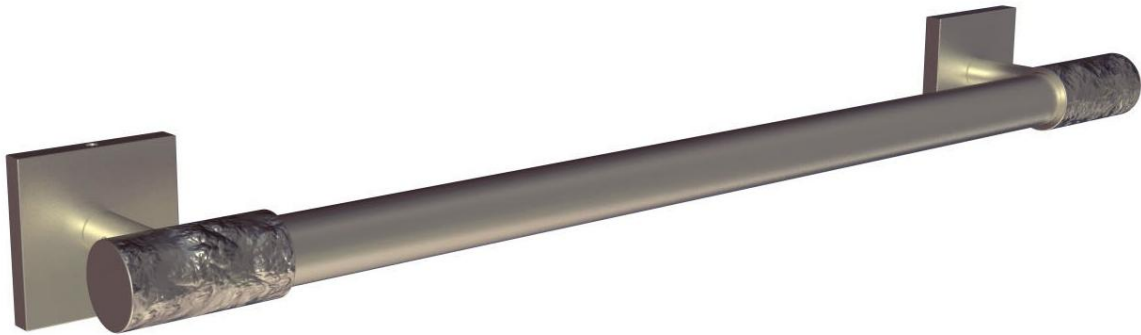

27-0.1
Towel Bar

Model No.	Dimension of L
27-0.1	18"
27-0.1A	24"
27-0.1B	30"