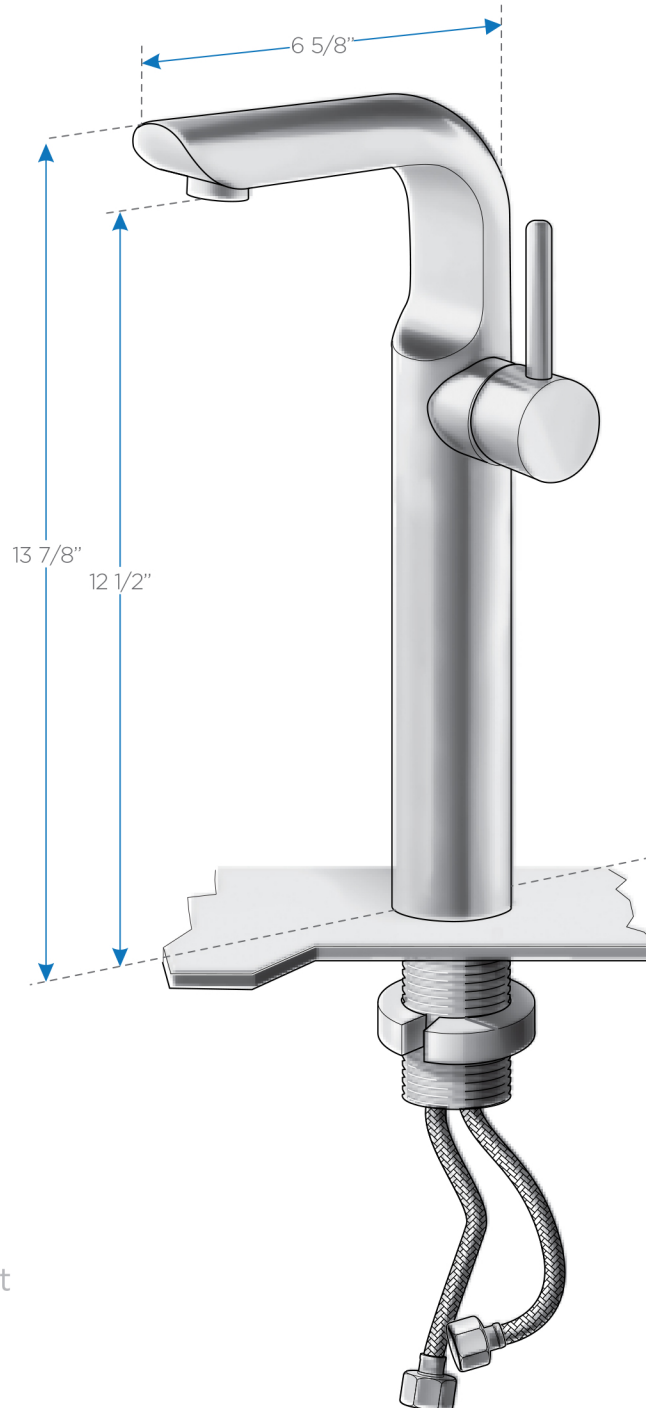

MAZARO

FFT2602CH

Single Hole Vessel Mount

Bathroom Vanity Faucet

FEATURES:

- Chrome Finish
- Solid Brass Body
- 1/2" - 14 NPS Connection
- Single Hole / Vessel Faucet Mount
- Kerox Mixing Valve
w/ Water Saving Control

BOX DIMENSIONS: L18" W12 1/2" H6 1/8" G.W.6 1/2LB

FRESCA®

All dimensions and specifications are approximate and subject to change without notice.