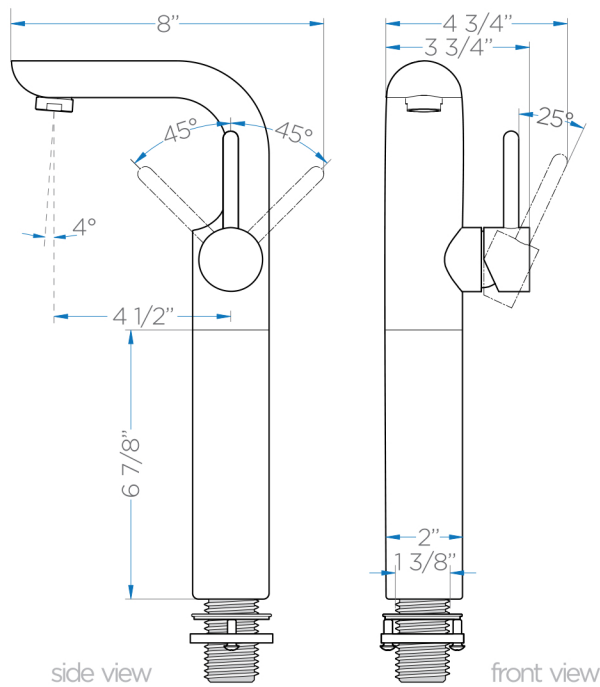

MAZARO

FFT2602CH

Single Hole Vessel Mount

Bathroom Vanity Faucet

FEATURES:

- Chrome Finish
- Solid Brass Body
- 1/2" - 14 NPS Connection
- Single Hole / Vessel Faucet Mount
- Kerox Mixing Valve
w/ Water Saving Control

BOX DIMENSIONS: L18" W12 1/2" H6 1/8" G.W.6 1/2LB

FRESCA®

All dimensions and specifications are approximate and subject to change without notice.