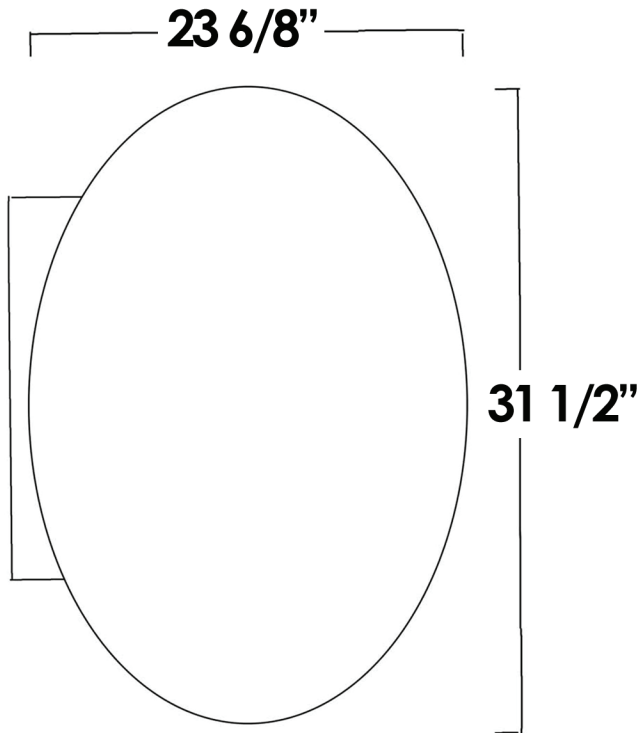

WHOLI

Depth:
5 1/2"

LIVE WITH STYLE!