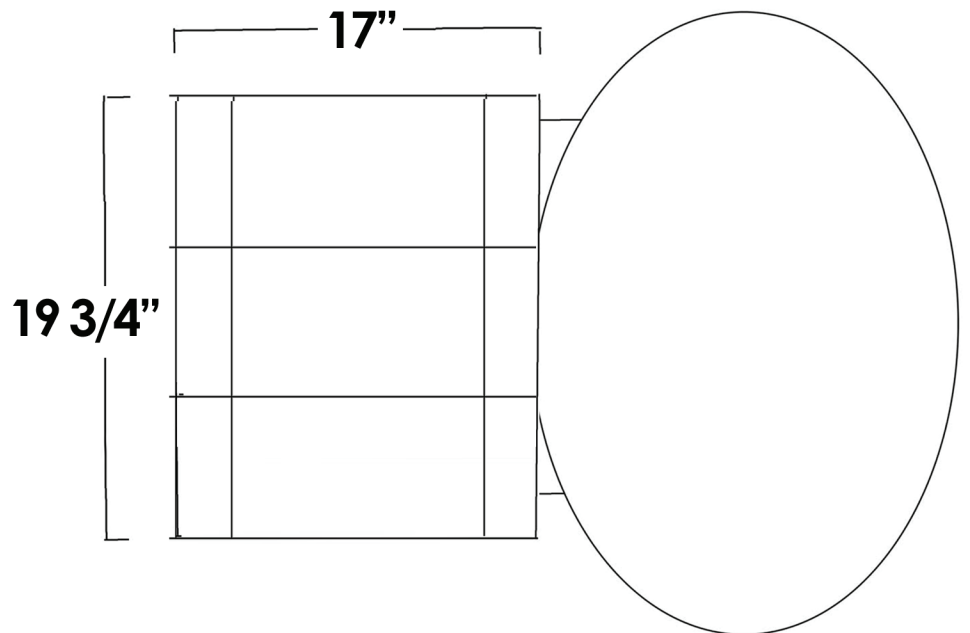

WHOLI

Depth:
5 1/2"

LIVE WITH STYLE!