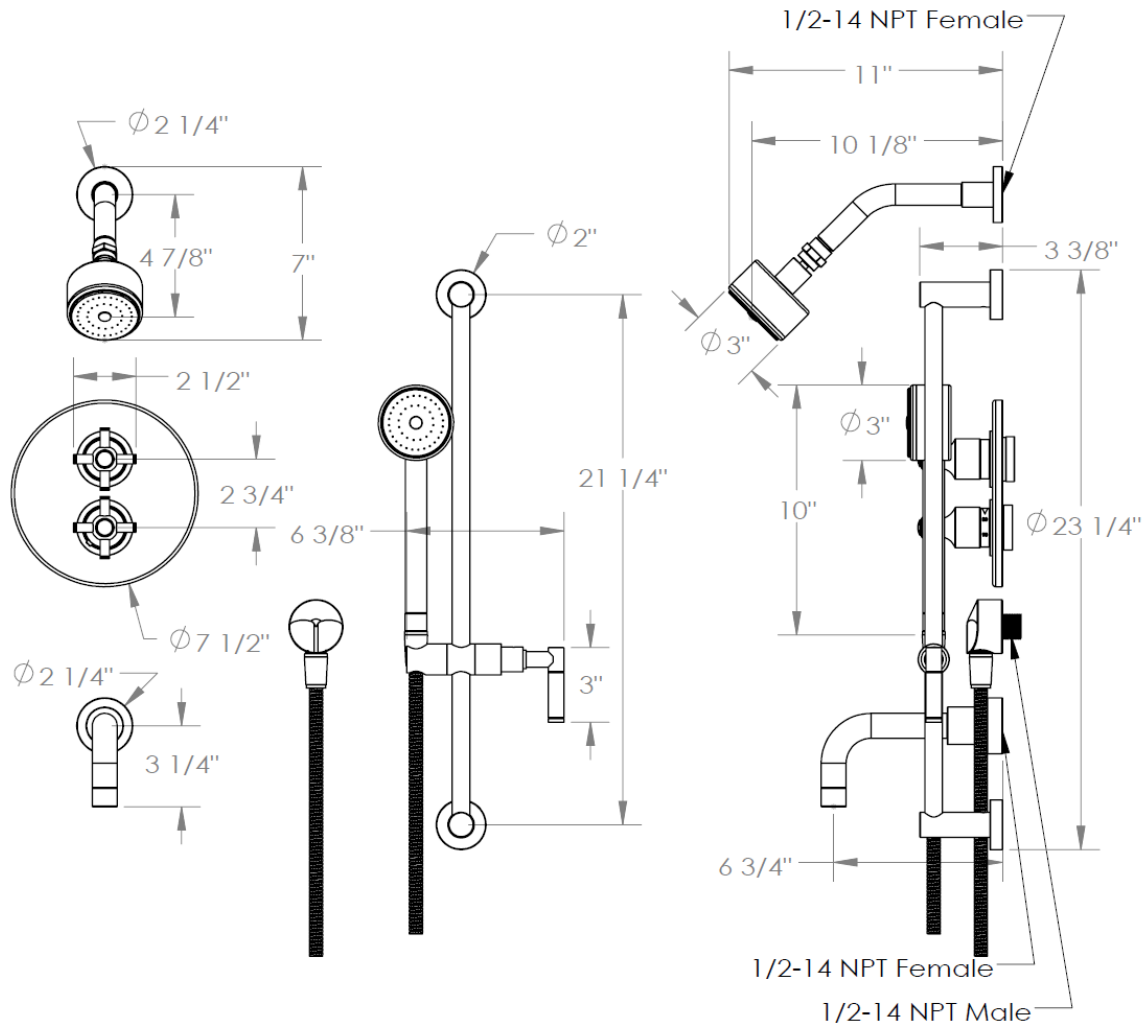

24-3.9-L5

Thermostatic Tub/ Shower/ Hand Shower Kit

Includes: SS-LFT50 Shower Arm and Flange, PB-6524 Positioning Bar, SH-LFT30 Handshower, ELB-8001 Wall Elbow, SH-SQ050 Shower Head, TBSPT-24 Wall Mount Tub Spout, SS-THVD3 Thermostatic Valve

Meets the applicable requirements of ASME A112.18.1-2005/CSA B125.1-05, entitled "Plumbing Supply Fittings"

WATERMARK DESIGNS 1/20/2015

350 Dewitt Ave Brooklyn NY 11207 USA T 718 257 2800 F 718 257 2144 info@watermark-designs.com