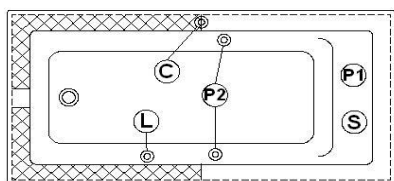

Options and installation

accessories and decorative lines positions are approximative

Additional(s) note(s) :

Keypad supplied but not installed when ordered with tile flanges or remote control.

Legend			
(S)	Blower	(L)	Chromotherapy light
(P1)	Pump	(P2)	Grab bar
(C)	Keypad	(X)	Recommended faucets drilling location*
Deck cut-out line			-----

Available models	
Model	Availability
Soaker alone	✓
Comfort Air™	✓
AeroMassage™	✓
Super AeroMassage™	✓
Dynamic Turbo™ (not available in the U.S.)	✓
Dynamic Turbo™ + AeroMassage™	✓
Dynamic Turbo™ + Super AeroMassage™	✓

Available recommended options
Front skirt : JA60
Recommended drain : WOCO14 (chrome finish)
Tile flanges : available
Remote control** : available
**Floating

*It is possible to install the faucets elsewhere on the product. The installer must verify that there are no piping or wires before drilling.

IMPORTANT NOTE : Specifications, dimensions and models are subject to change.

Visit our website <http://www.oceania-attitude.com> to access up-to-date dimensions and informations. In all cases, information on the website is the most up-to-date.

Dimensions may vary slightly. To ensure proper fit, measurements must be taken on the product directly.

Head office

591, avenue des Entreprises
Thetford Mines, Quebec
CANADA G6H 4B2

Phone numbers

No-charge : 1-877-332-4224
Fax : 1-866-460-4334

Internet

Web : <http://www.oceania-attitude.com>
Email : info@oceaniabaths.com