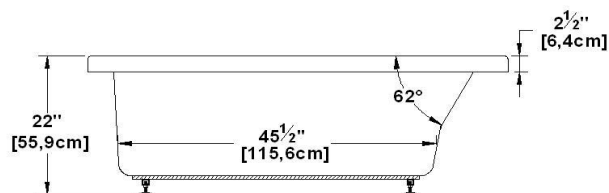

Unity 30

Product code : **UN30**

Draft revision : **20170320140000**

External dimensions : **60" x 30" x 22" [152,4 cm x 76,2 cm x 55,9 cm]**

Series : **deck mount**

Seats : **1**

Lumbar support : **yes**

Arm rests : **no**

Low-profile available : **yes**

Draft and specs

Specifications	
Capacity :	45 IMP Gal. / 58,7 US Gal. / 204,6 liters
AeroMassage™ :	34 Easy Clean™ air jets
Super AeroMassage™ :	AeroMassage™ + 12 Easy Clean™ air jets
Dynamic Turbo™ :	4 Confort Pulse jets / 4 Confort Swirl jets
Comfort Air™ :	34 Easy Clean™ air jets
Characteristics :	n/a

Remarks
*all measures have a precision of ± 1/4" (0,63cm)
*internal dimensions taken at 4" (10cm) from bath bottom
*capacity is measured by filling the soaker to 1-1/2" under the overflow