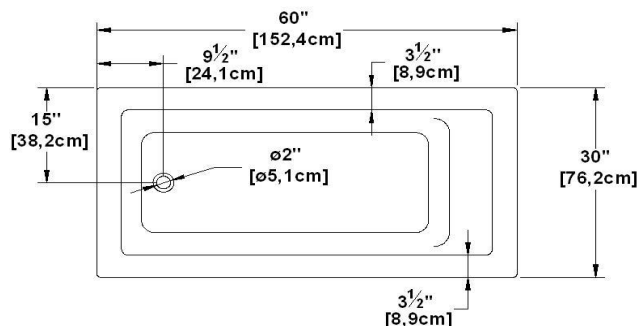

Unity 30

Product code : **UN30**

Draft revision : **20170320140000**

External dimensions : **60" x 30" x 22" [152,4 cm x 76,2 cm x 55,9 cm]**

Series : **deck mount**

Seats : **1**

Lumbar support : **yes**

Arm rests : **no**

Low-profile available : **yes**

Draft and specs

Specifications	
Capacity :	45 IMP Gal. / 58,7 US Gal. / 204,6 liters
AeroMassage™ :	34 Easy Clean™ air jets
Super AeroMassage™ :	AeroMassage™ + 12 Easy Clean™ air jets
Dynamic Turbo™ :	4 Confort Pulse jets / 4 Confort Swirl jets
Comfort Air™ :	34 Easy Clean™ air jets
Characteristics :	n/a

Remarks
*all measures have a precision of ± 1/4" (0,63cm)
*internal dimensions taken at 4" (10cm) from bath bottom
*capacity is measured by filling the soaker to 1-1/2" under the overflow