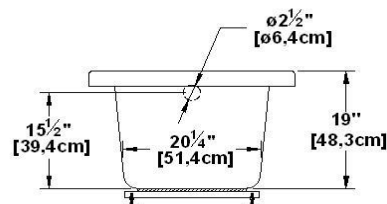

Unity 30

Product code : **UN30**

Draft revision : **20170320140000**

External dimensions : **60" x 30" x 22" [152,4 cm x 76,2 cm x 55,9 cm]**

Series : **deck mount**

Seats : **1**

Lumbar support : **yes**

Arm rests : **no**

Low-profile available : **yes**

Draft and specs

Specifications	
Capacity :	45 IMP Gal. / 58,7 US Gal. / 204,6 liters
AeroMassage™ :	34 Easy Clean™ air jets
Super AeroMassage™ :	AeroMassage™ + 12 Easy Clean™ air jets
Dynamic Turbo™ :	4 Confort Pulse jets / 4 Confort Swirl jets
Comfort Air™ :	34 Easy Clean™ air jets
Characteristics :	n/a

Remarks
*all measures have a precision of ± 1/4" (0,63cm)
*internal dimensions taken at 4" (10cm) from bath bottom
*capacity is measured by filling the soaker to 1-1/2" under the overflow