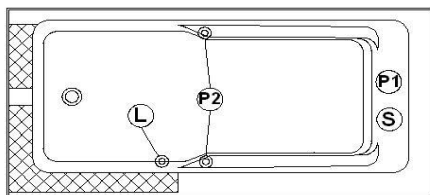

accessories and decorative lines positions are approximative

Additional(s) note(s) :

Integrated acrylic tile flanges. If system, delivered with keypad not installed.

Available models	
Model	Availability
Soaker alone	✓
Comfort Air™	✓
AeroMassage™	✓
Super AeroMassage™	✓
Dynamic Turbo™ (not available in the U.S.)	✓
Dynamic Turbo™ + AeroMassage™	✓
Dynamic Turbo™ + Super AeroMassage™	✓

Available recommended options	
Front skirt :	JA66
Recommended drain :	WOCO14 (chrome finish)
Tile flanges :	integrated
Remote control** :	available
**Floating	

*It is possible to install the faucets elsewhere on the product. The installer must verify that there are no piping or wires before drilling.

IMPORTANT NOTE : Specifications, dimensions and models are subject to change.

Visit our website <http://www.oceania-attitude.com> to access up-to-date dimensions and informations. In all cases, information on the website is the most up-to-date. Dimensions may vary slightly. To ensure proper fit, measurements must be taken on the product directly.

Head office

591, avenue des Entreprises
Thetford Mines, Quebec
CANADA G6H 4B2

Phone numbers

No-charge : 1-877-332-4224
Fax : 1-866-460-4334

Internet

Web : <http://www.oceania-attitude.com>
Email : info@oceaniabaths.com