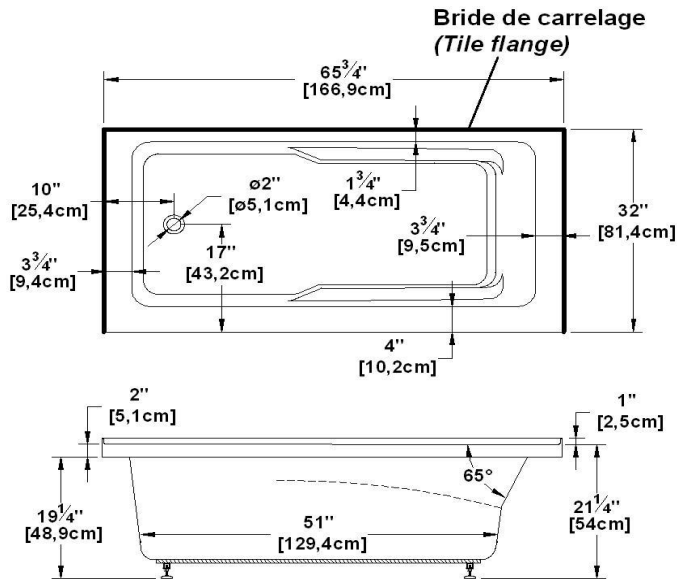

Remarks	
*all measures have a precision of ± 1/4" (0,63cm)	
*internal dimensions taken at 4" (10cm) from bath bottom	
*capacity is measured by filling the soaker to 1-1/2" under the overflow	

WARNING : If this bath is multiple ordered nested, its height will be about 1-1/2" (1 inch and a half) lower and will not have adjustable feet.

Internet

Web : <http://www.oceania-attitude.com>
Email : info@oceaniabaths.com

Sublime 6632 (left hand drain)

Product code : **SU6632L**

Draft revision : **20170320140000**

External dimensions : **66" x 32" x 21,5" [167,6 cm x 81,3 cm x 54,6 cm]**

Series : **deck mount**

Seats : **1**

Lowbar support : **yes**

Arm rests : **yes**

Low-profile available : **no**

Draft and specs

Specifications	
Capacity :	46 IMP Gal. / 60,0 US Gal. / 209,1 liters
AeroMassage™ :	40 Easy Clean™ air jets
Super AeroMassage™ :	AeroMassage™ + 12 Easy Clean™ air jets
Dynamic Turbo™ :	4 Confort Pulse jets / 4 Confort Swirl jets
Comfort Air™ :	40 Easy Clean™ air jets
Characteristics :	Integrated tile flanges on 3 sides