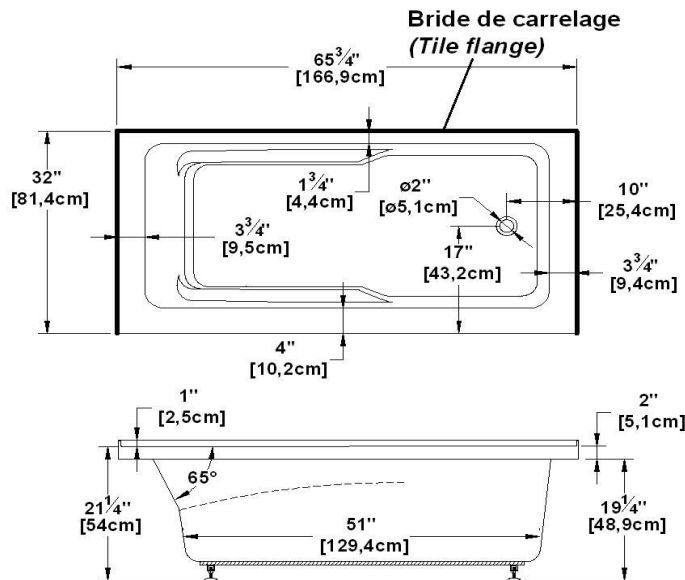

Sublime 6632 (right hand drain)

Product code : **SU6632R**

Draft revision : **20170320140000**

External dimensions : **66" x 32" x 21,5" [167,6 cm x 81,3 cm x 54,6 cm]**

Series : **deck mount**

Seats : **1**

Lowbar support : **yes**

Arm rests : **yes**

Low-profile available : **no**

Draft and specs