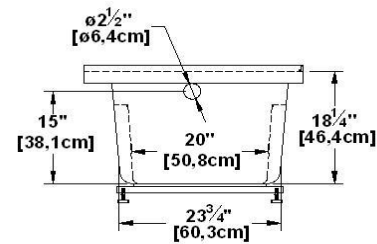

Remarks	
*all measures have a precision of ± 1/4" (0,63cm)	
*internal dimensions taken at 4" (10cm) from bath bottom	
*capacity is measured by filling the soaker to 1-1/2" under the overflow	

WARNING : If this bath is multiple ordered nested, its height will be about 1-1/2" (1 inch and a half) lower and will not have adjustable feet.

Internet

Web : <http://www.oceania-attitude.com>
Email : info@oceaniabaths.com

Sublime 6632 (left hand drain)

Product code : **SU6632L**

Draft revision : **20170320140000**

External dimensions : **66" x 32" x 21,5" [167,6 cm x 81,3 cm x 54,6 cm]**

Series : **deck mount**

Seats : **1**

Lowbar support : **yes**

Arm rests : **yes**

Low-profile available : **no**

Draft and specs

Specifications	
Capacity :	46 IMP Gal. / 60,0 US Gal. / 209,1 liters
AeroMassage™ :	40 Easy Clean™ air jets
Super AeroMassage™ :	AeroMassage™ + 12 Easy Clean™ air jets
Dynamic Turbo™ :	4 Confort Pulse jets / 4 Confort Swirl jets
Comfort Air™ :	40 Easy Clean™ air jets
Characteristics :	Integrated tile flanges on 3 sides