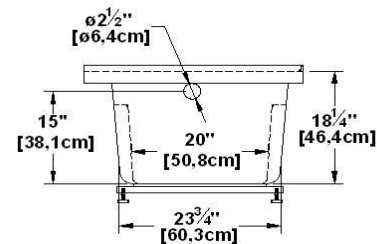

Sublime 6632 (right hand drain)

Product code : **SU6632R**

Draft revision : **20170320140000**

External dimensions : **66" x 32" x 21,5" [167,6 cm x 81,3 cm x 54,6 cm]**

Series : **deck mount**

Seats : **1**

Remarks	
*all measures have a precision of ± 1/4" (0,63cm)	
*internal dimensions taken at 4" (10cm) from bath bottom	
*capacity is measured by filling the soaker to 1-1/2" under the overflow	

WARNING : If this bath is multiple ordered nested, its height will be about 1-1/2" (1 inch and a half) lower and will not have adjustable feet.

Internet

Web : <http://www.oceania-attitude.com>
Email : info@oceaniabaths.com

Sublime 6632 (left hand drain)

Product code : **SU6632L**

Draft revision : **20170320140000**

External dimensions : **66" x 32" x 21,5" [167,6 cm x 81,3 cm x 54,6 cm]**