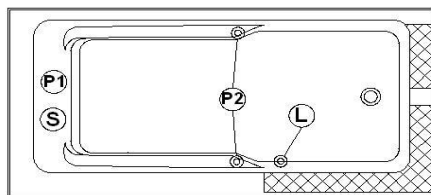

Options and installation

accessories and decorative lines positions are approximative

Additional(s) note(s) :

Integrated acrylic tile flanges. If system, delivered with keypad not installed.

Legend			
(S)	Blower	(L)	Chromotherapy light
(P1)	Pump	(P2)	Grab bar
(C)	Keypad		
Recommended faucets drilling location*			
Deck cut-out line			-----

Available models	
Model	Availability
Soaker alone	✓
Comfort Air™	✓
AeroMassage™	✓
Super AeroMassage™	✓
Dynamic Turbo™ (not available in the U.S.)	✓
Dynamic Turbo™ + AeroMassage™	✓
Dynamic Turbo™ + Super AeroMassage™	✓

Available recommended options	
Front skirt :	JA66
Recommended drain :	WOCO14 (chrome finish)
Tile flanges :	integrated
Remote control** :	available
**Floating	

*It is possible to install the faucets elsewhere on the product. The installer must verify that there are no piping or wires before drilling.

IMPORTANT NOTE : Specifications, dimensions and models are subject to change.

Visit our website <http://www.oceania-attitude.com> to access up-to-date dimensions and informations. In all cases, information on the website is the most up-to-date.

Dimensions may vary slightly. To ensure proper fit, measurements must be taken on the product directly.

Head office

591, avenue des Entreprises
Thetford Mines, Quebec
CANADA G6H 4B2

Phone numbers

No-charge : 1-877-332-4224
Fax : 1-866-460-4334

Internet

Web : <http://www.oceania-attitude.com>
Email : info@oceaniabaths.com